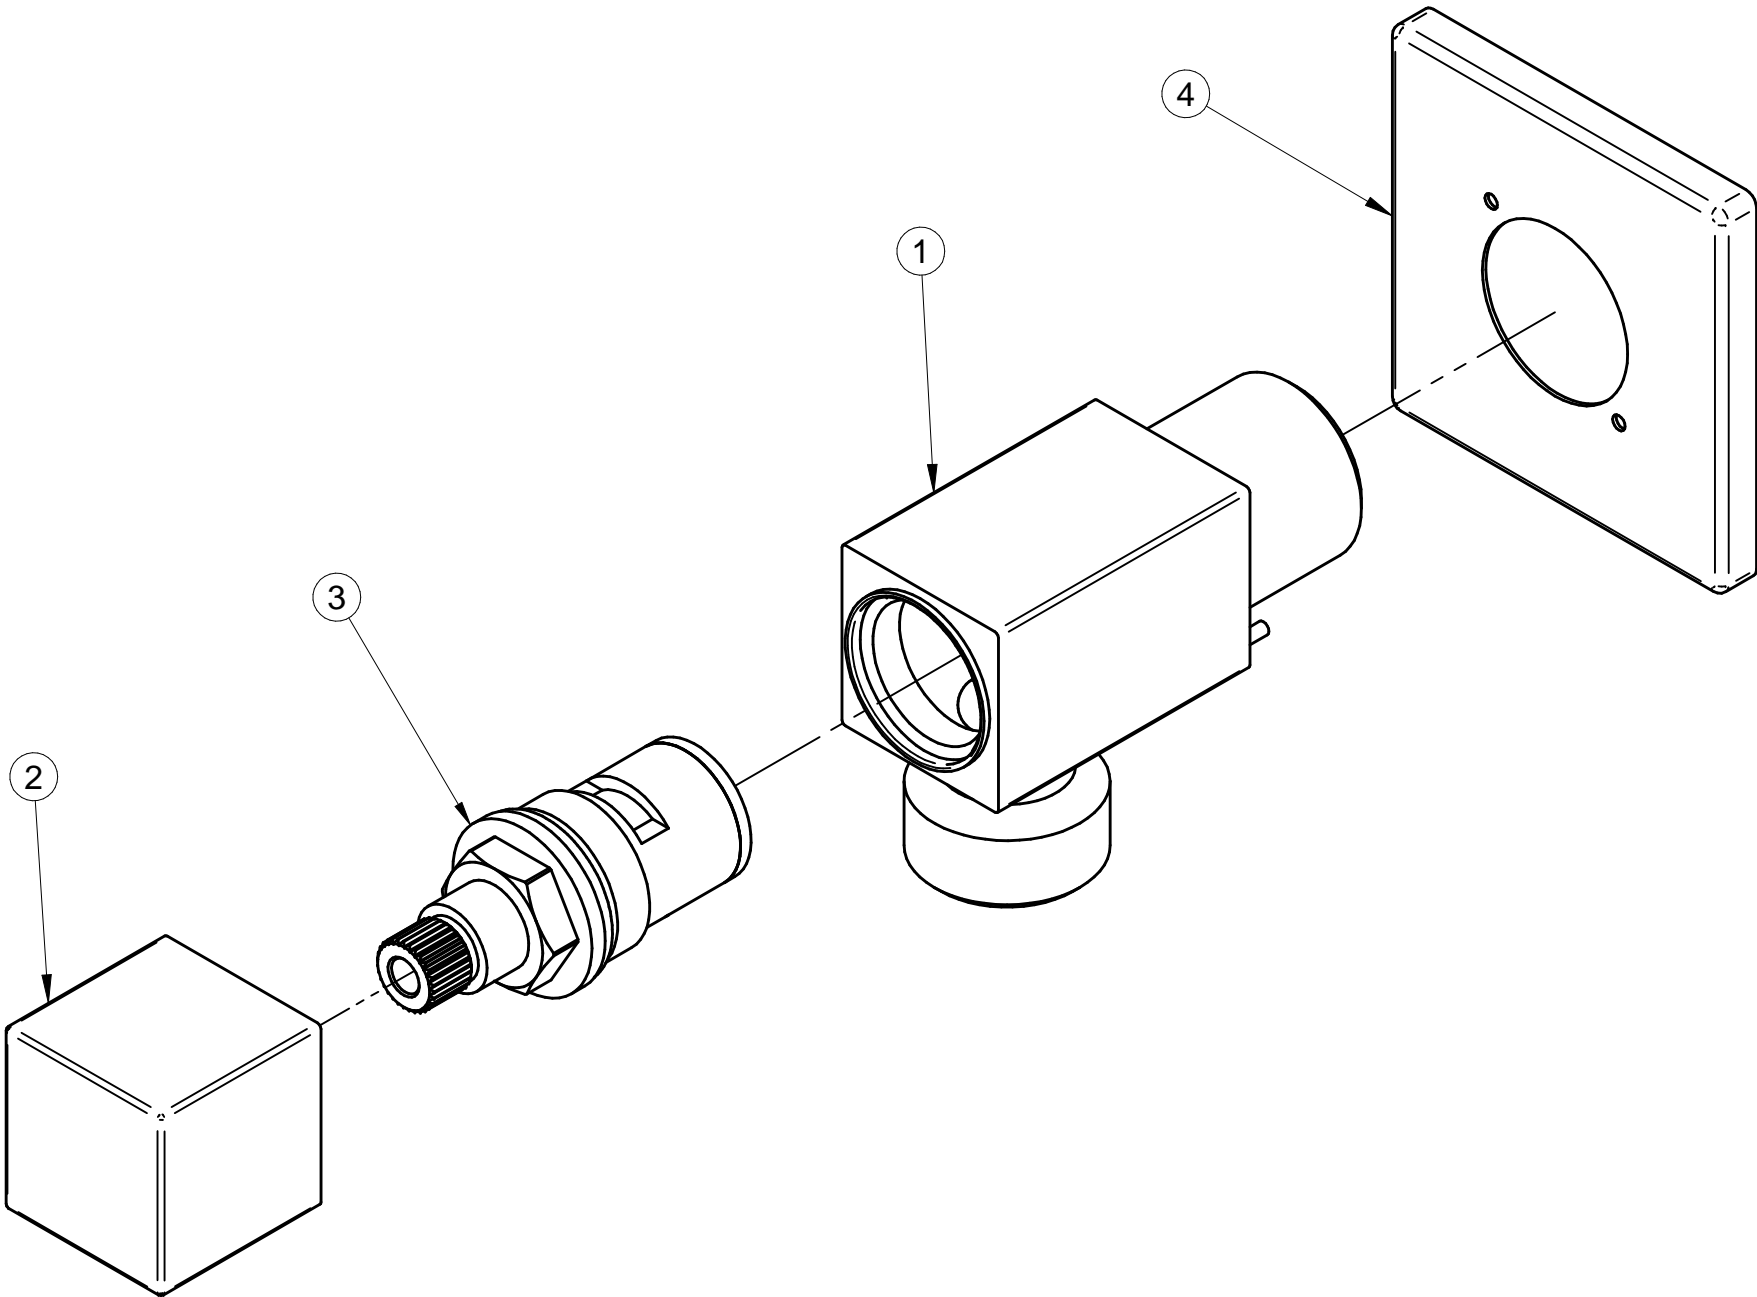

5134700

Angle valve Series

SOLID EDGE RESELLER COPY

GRAFF[®]
CUTTING EDGE DESIGN