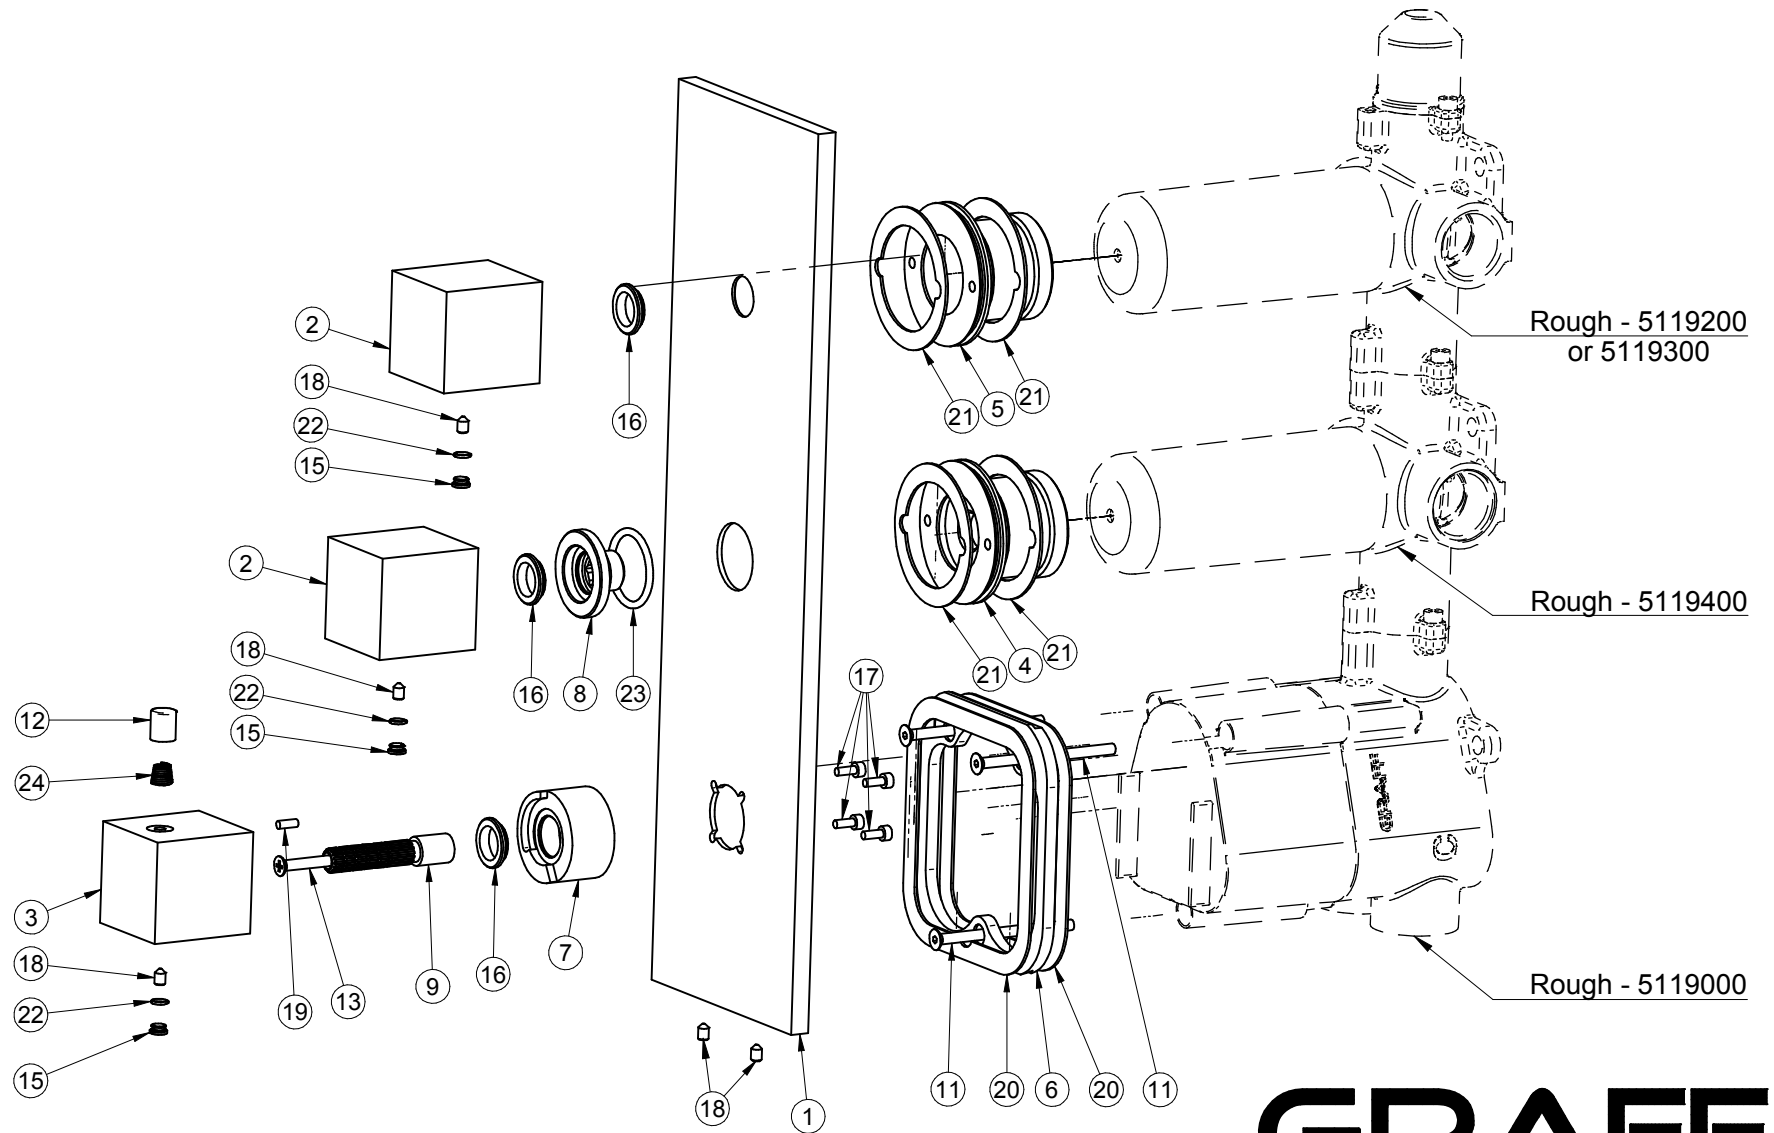

5148500

Termostat -trim Series

GRAFF[®]
CUTTING EDGE DESIGN