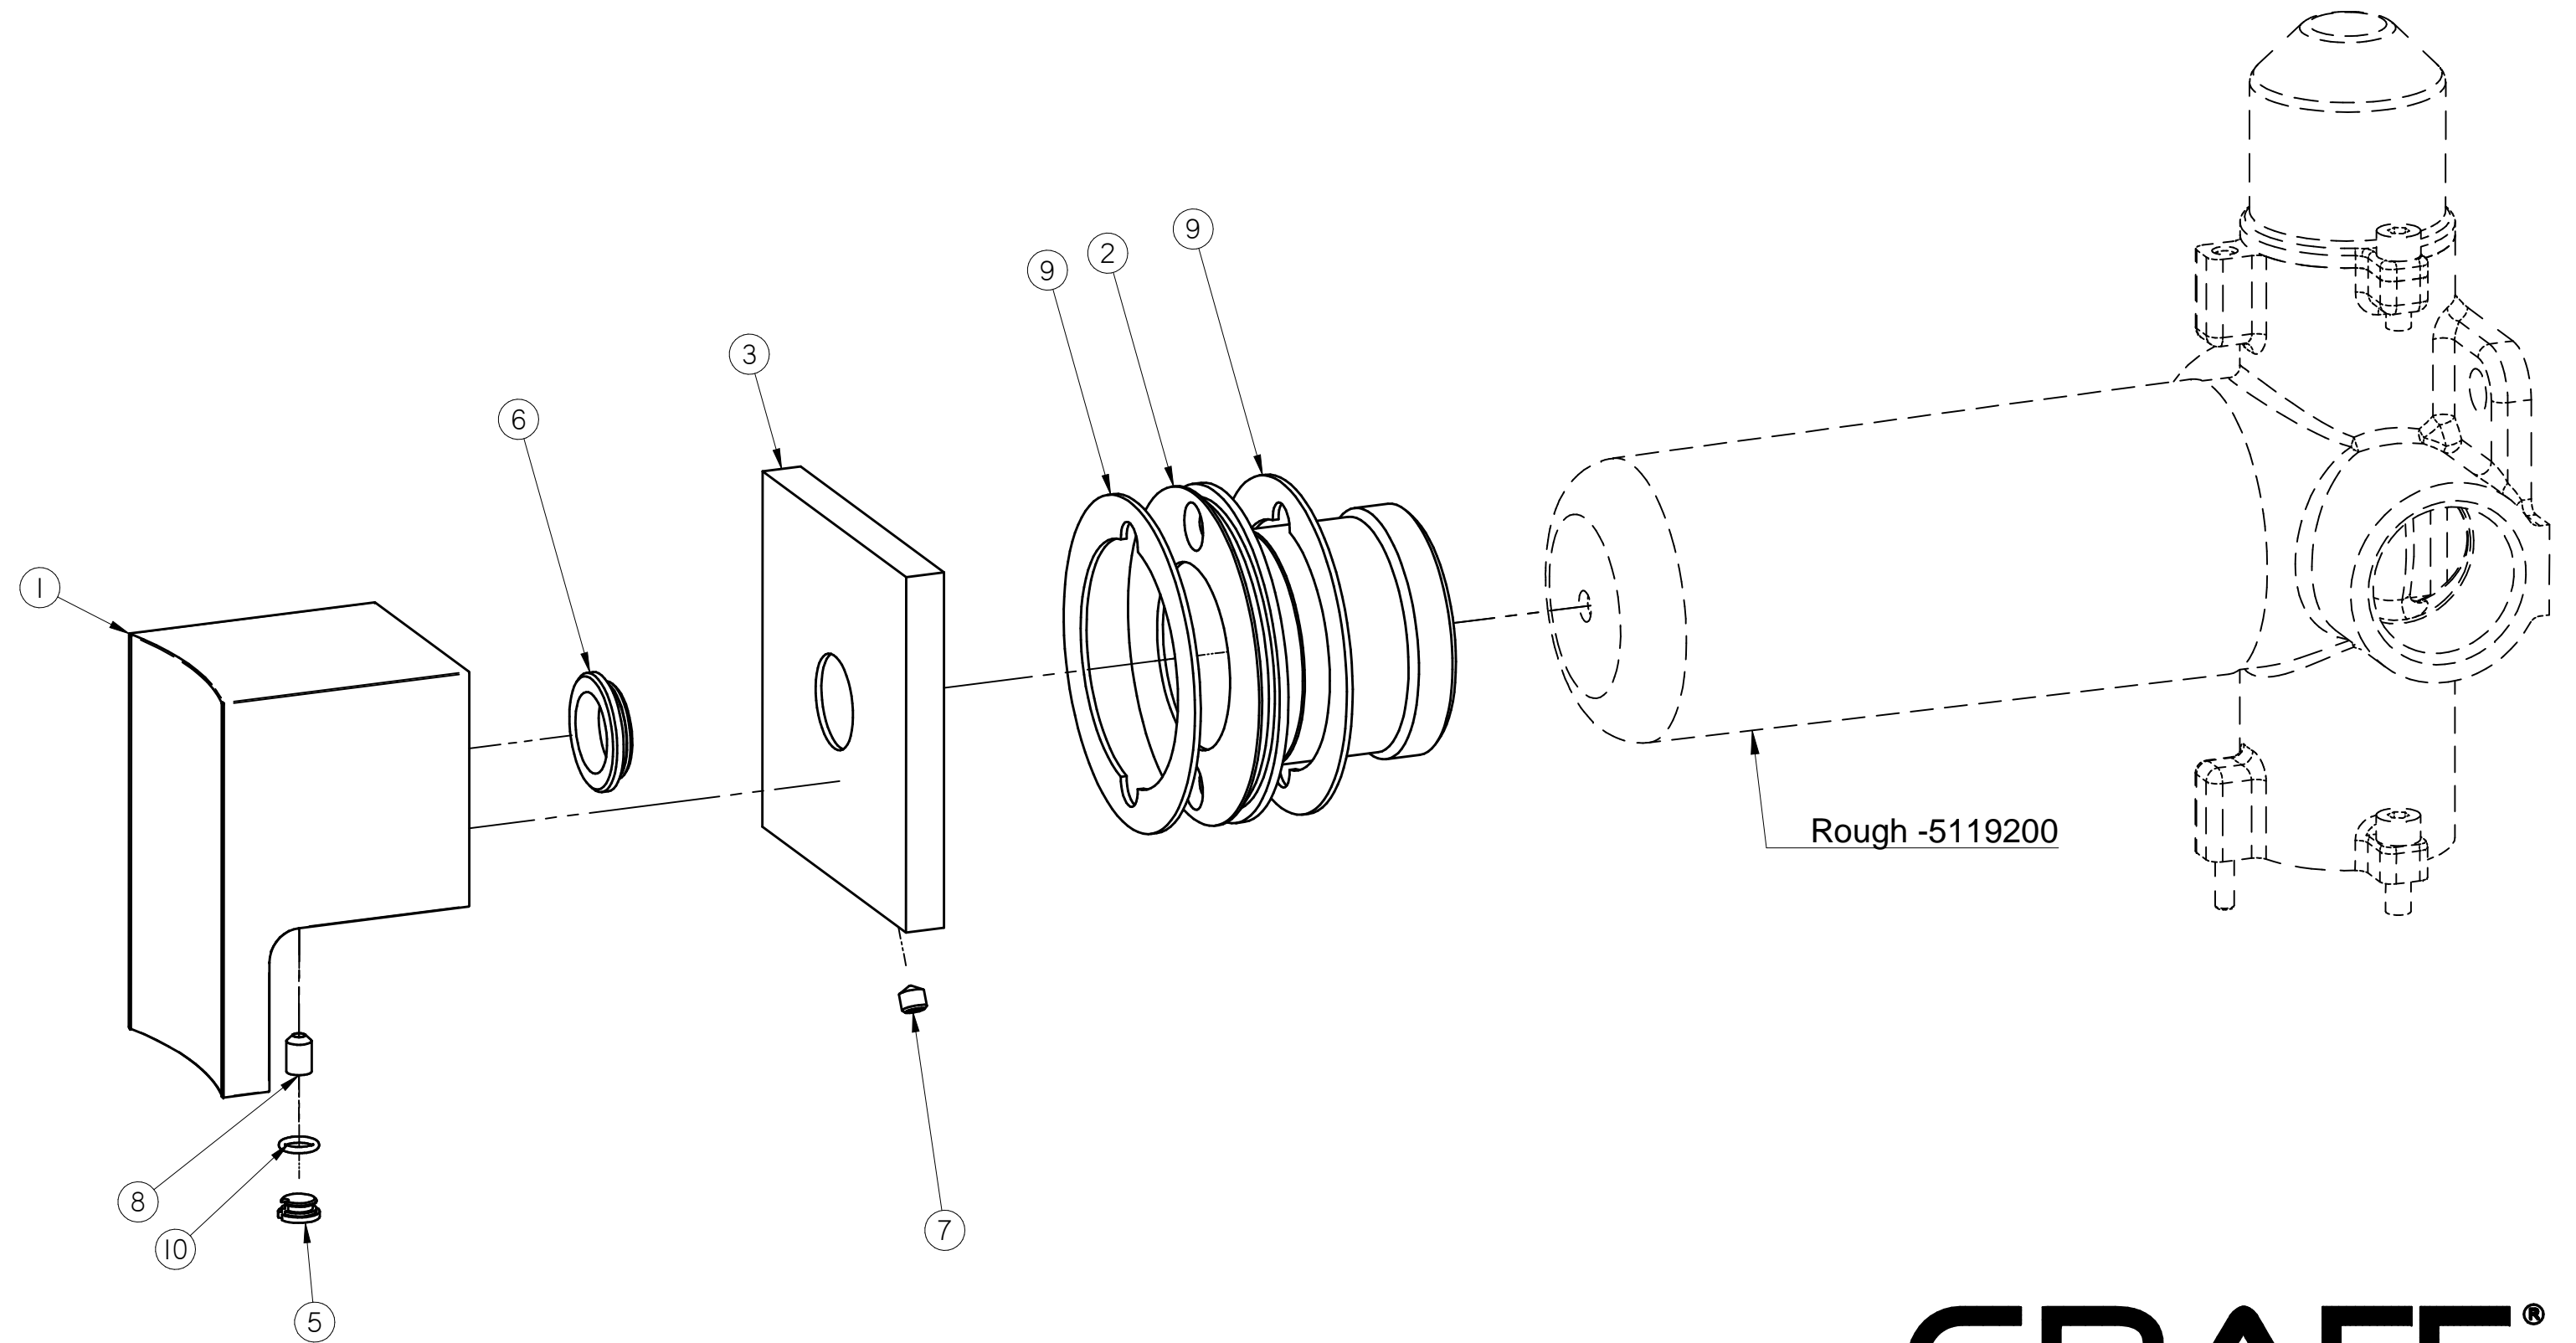

5170200

Luna / Targa / Sade Series

GRAFF[®]
CUTTING EDGE DESIGN