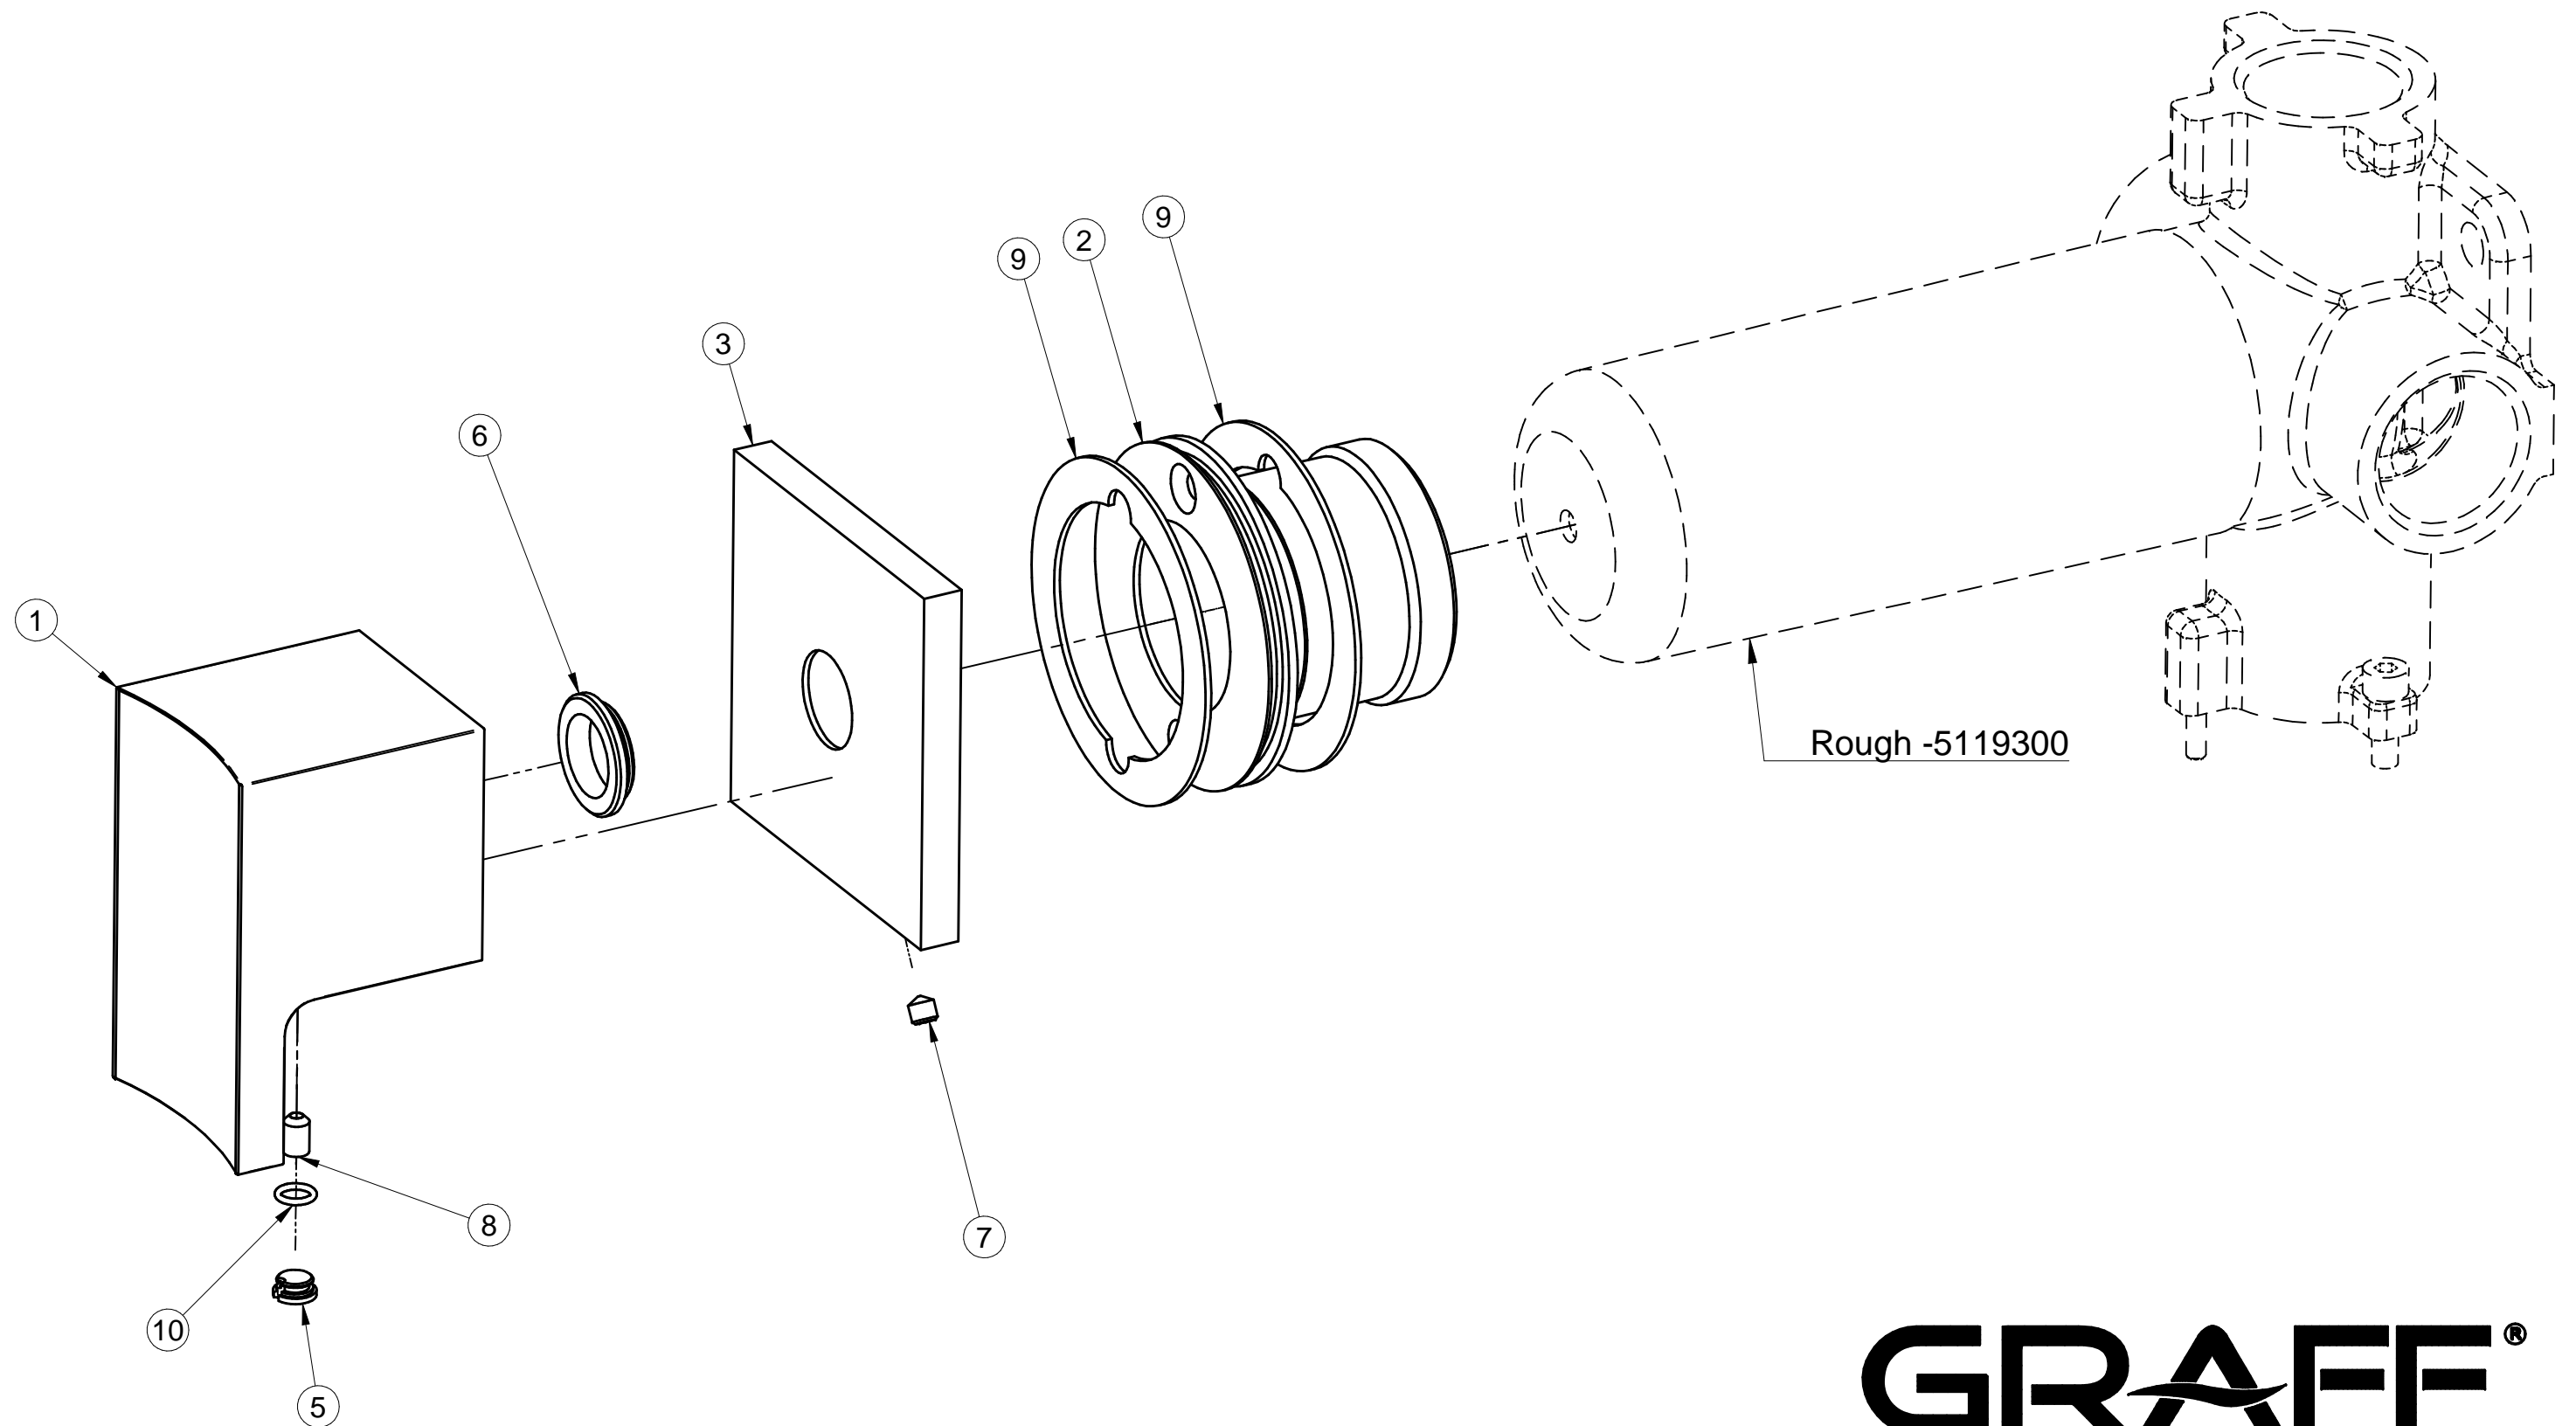

5170300

Luna / Targa / Sade Series

Rough -5119300

GRAFF[®]
CUTTING EDGE DESIGN