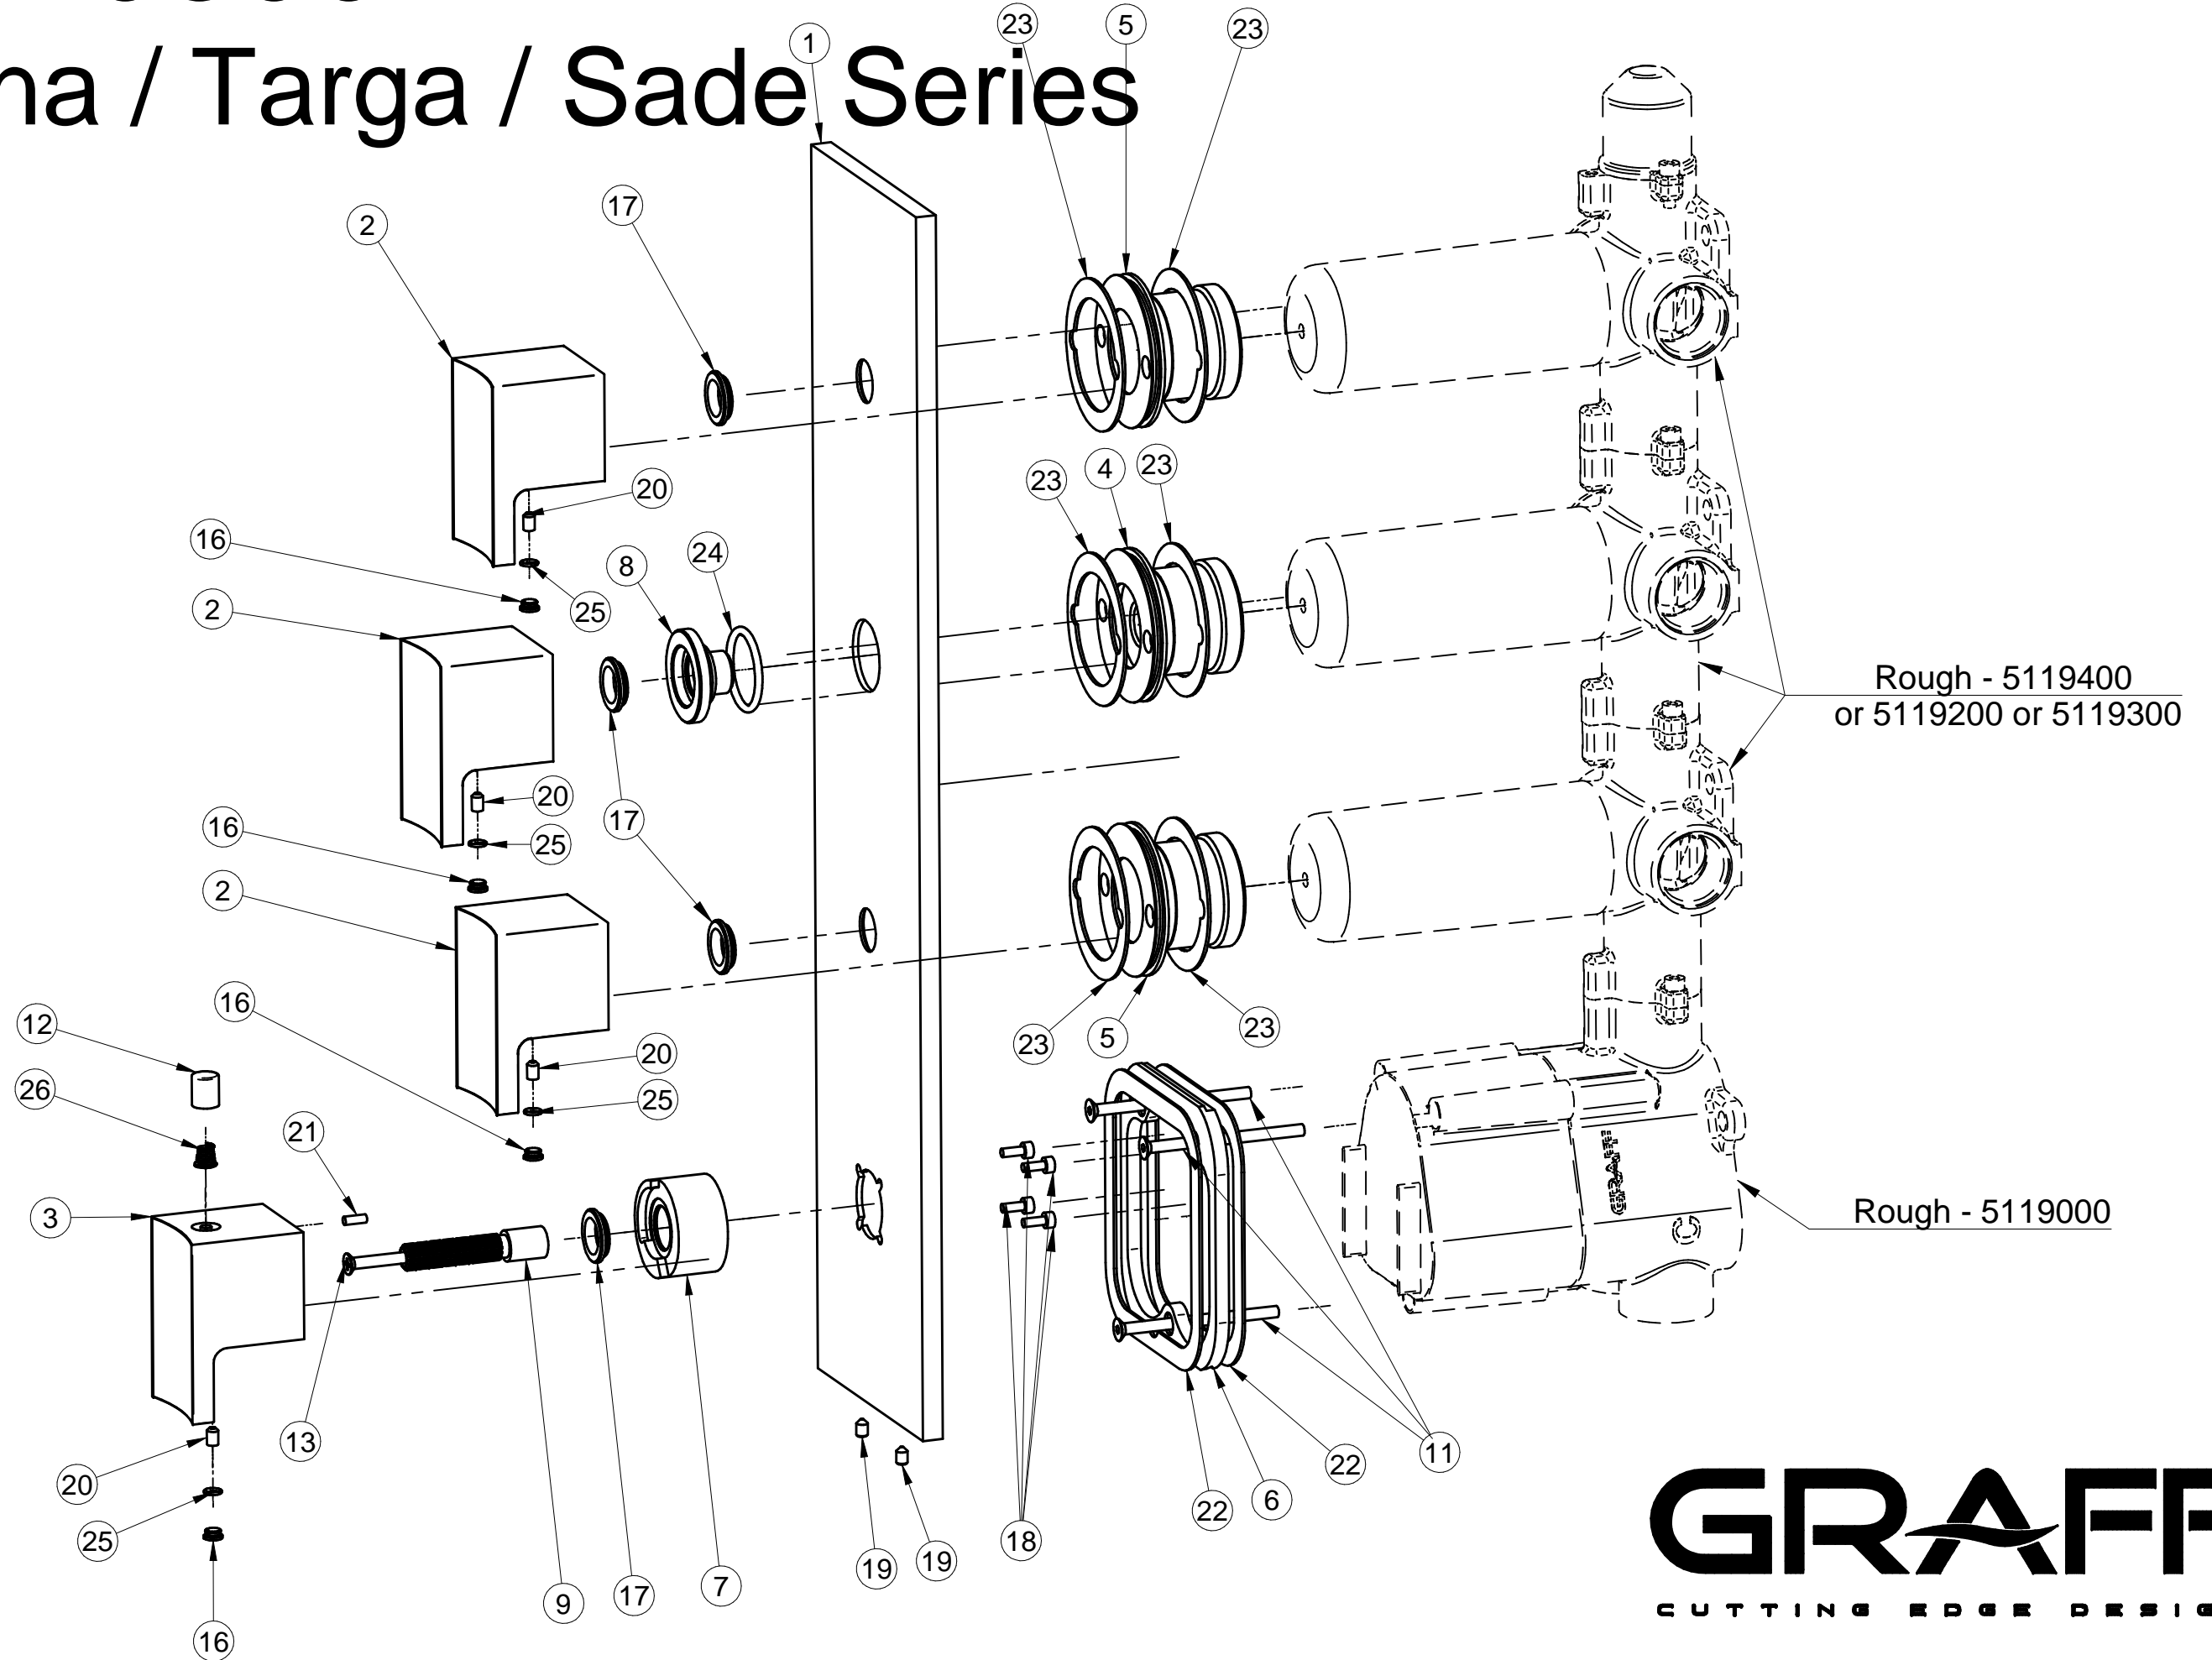

5170800

Luna / Targa / Sade Series

GRAFF[®]
CUTTING EDGE DESIGN