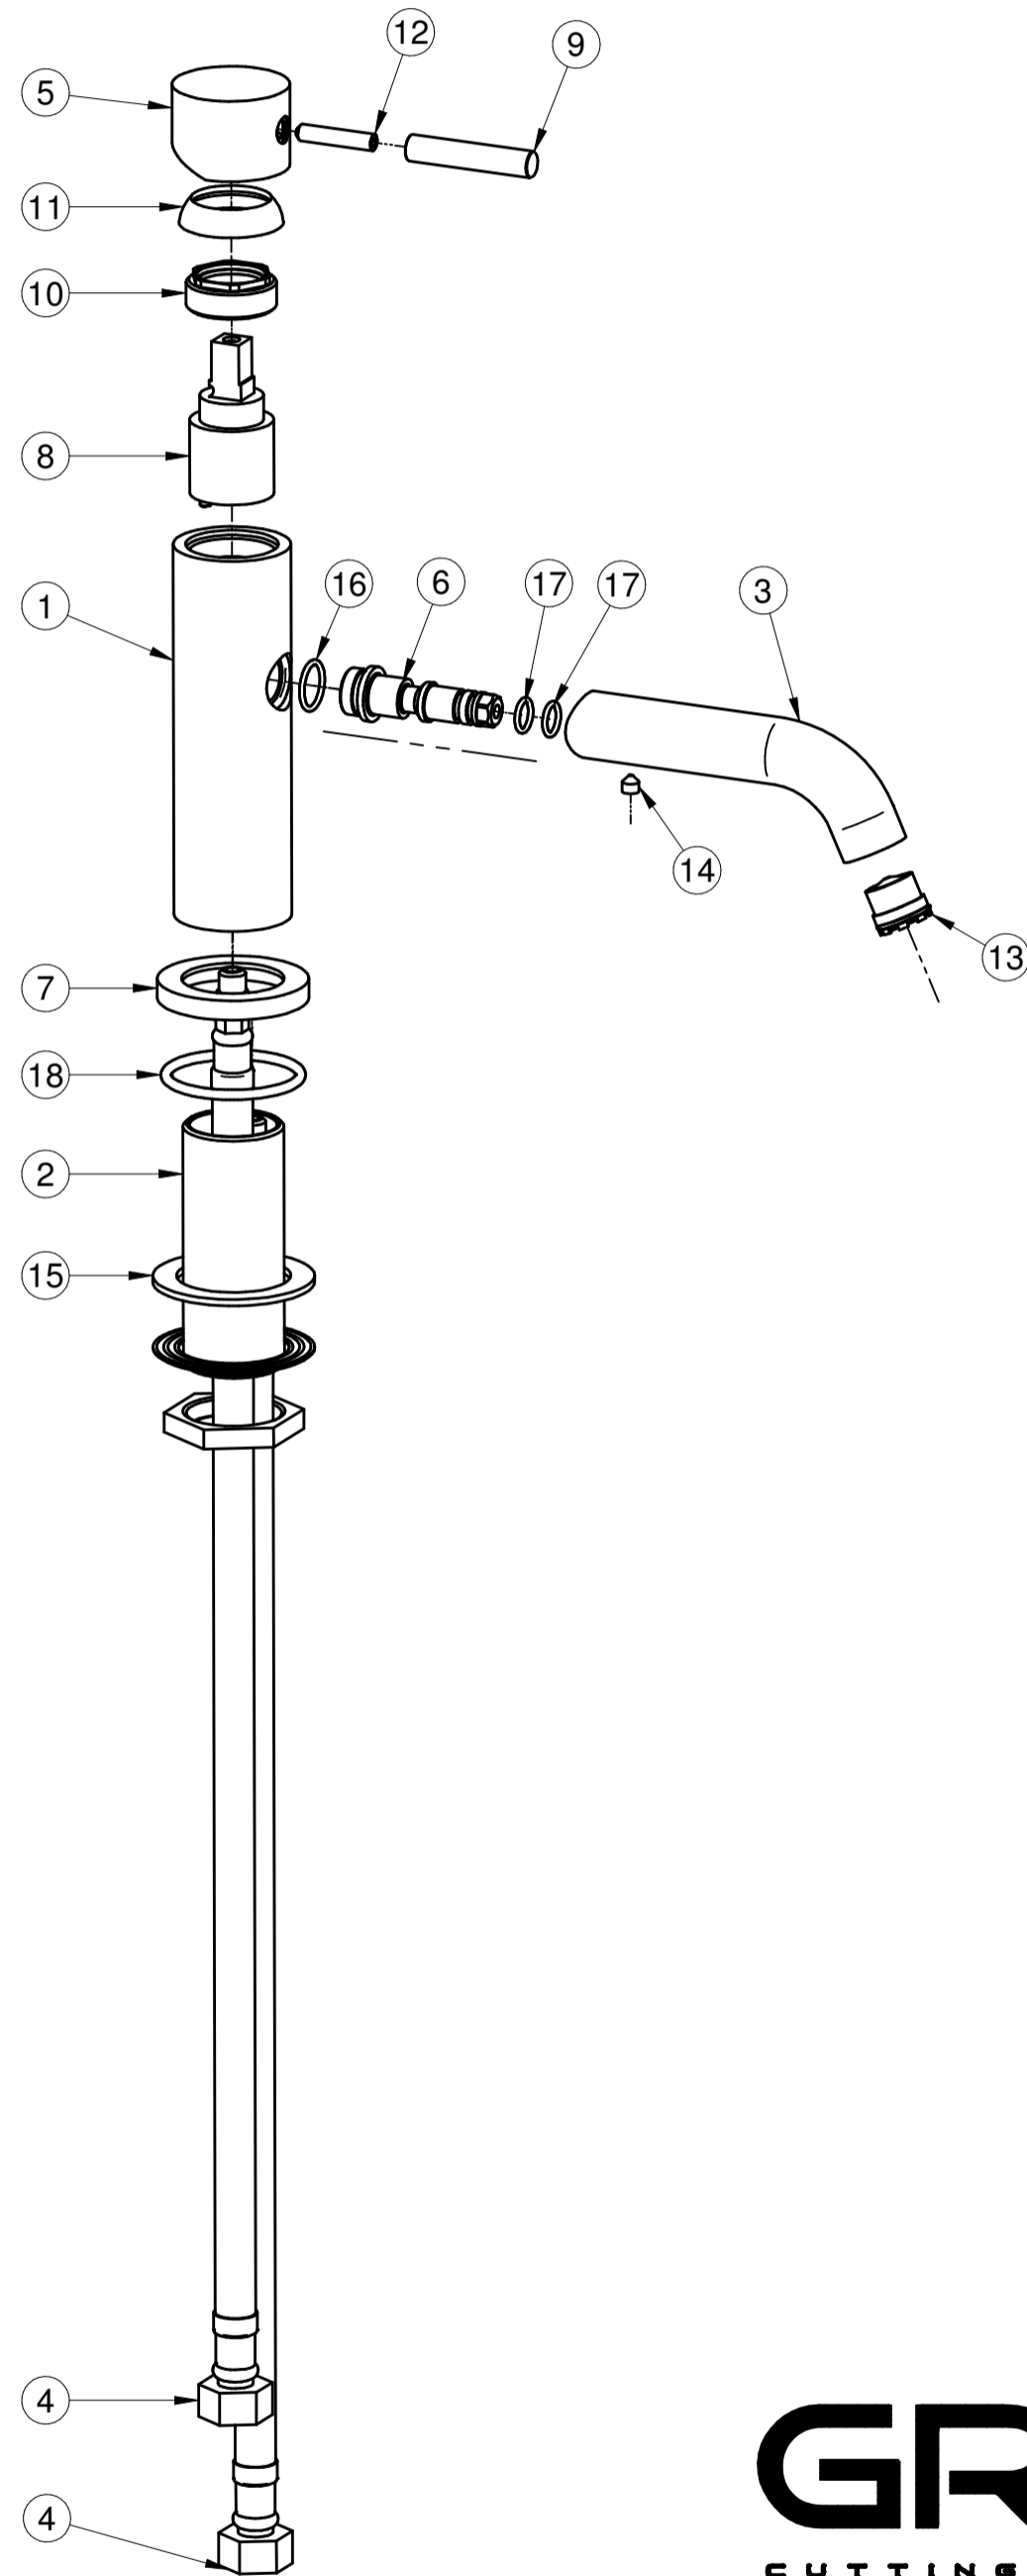

5306000

M.E Series

GRAFF[®]
CUTTING EDGE DESIGN