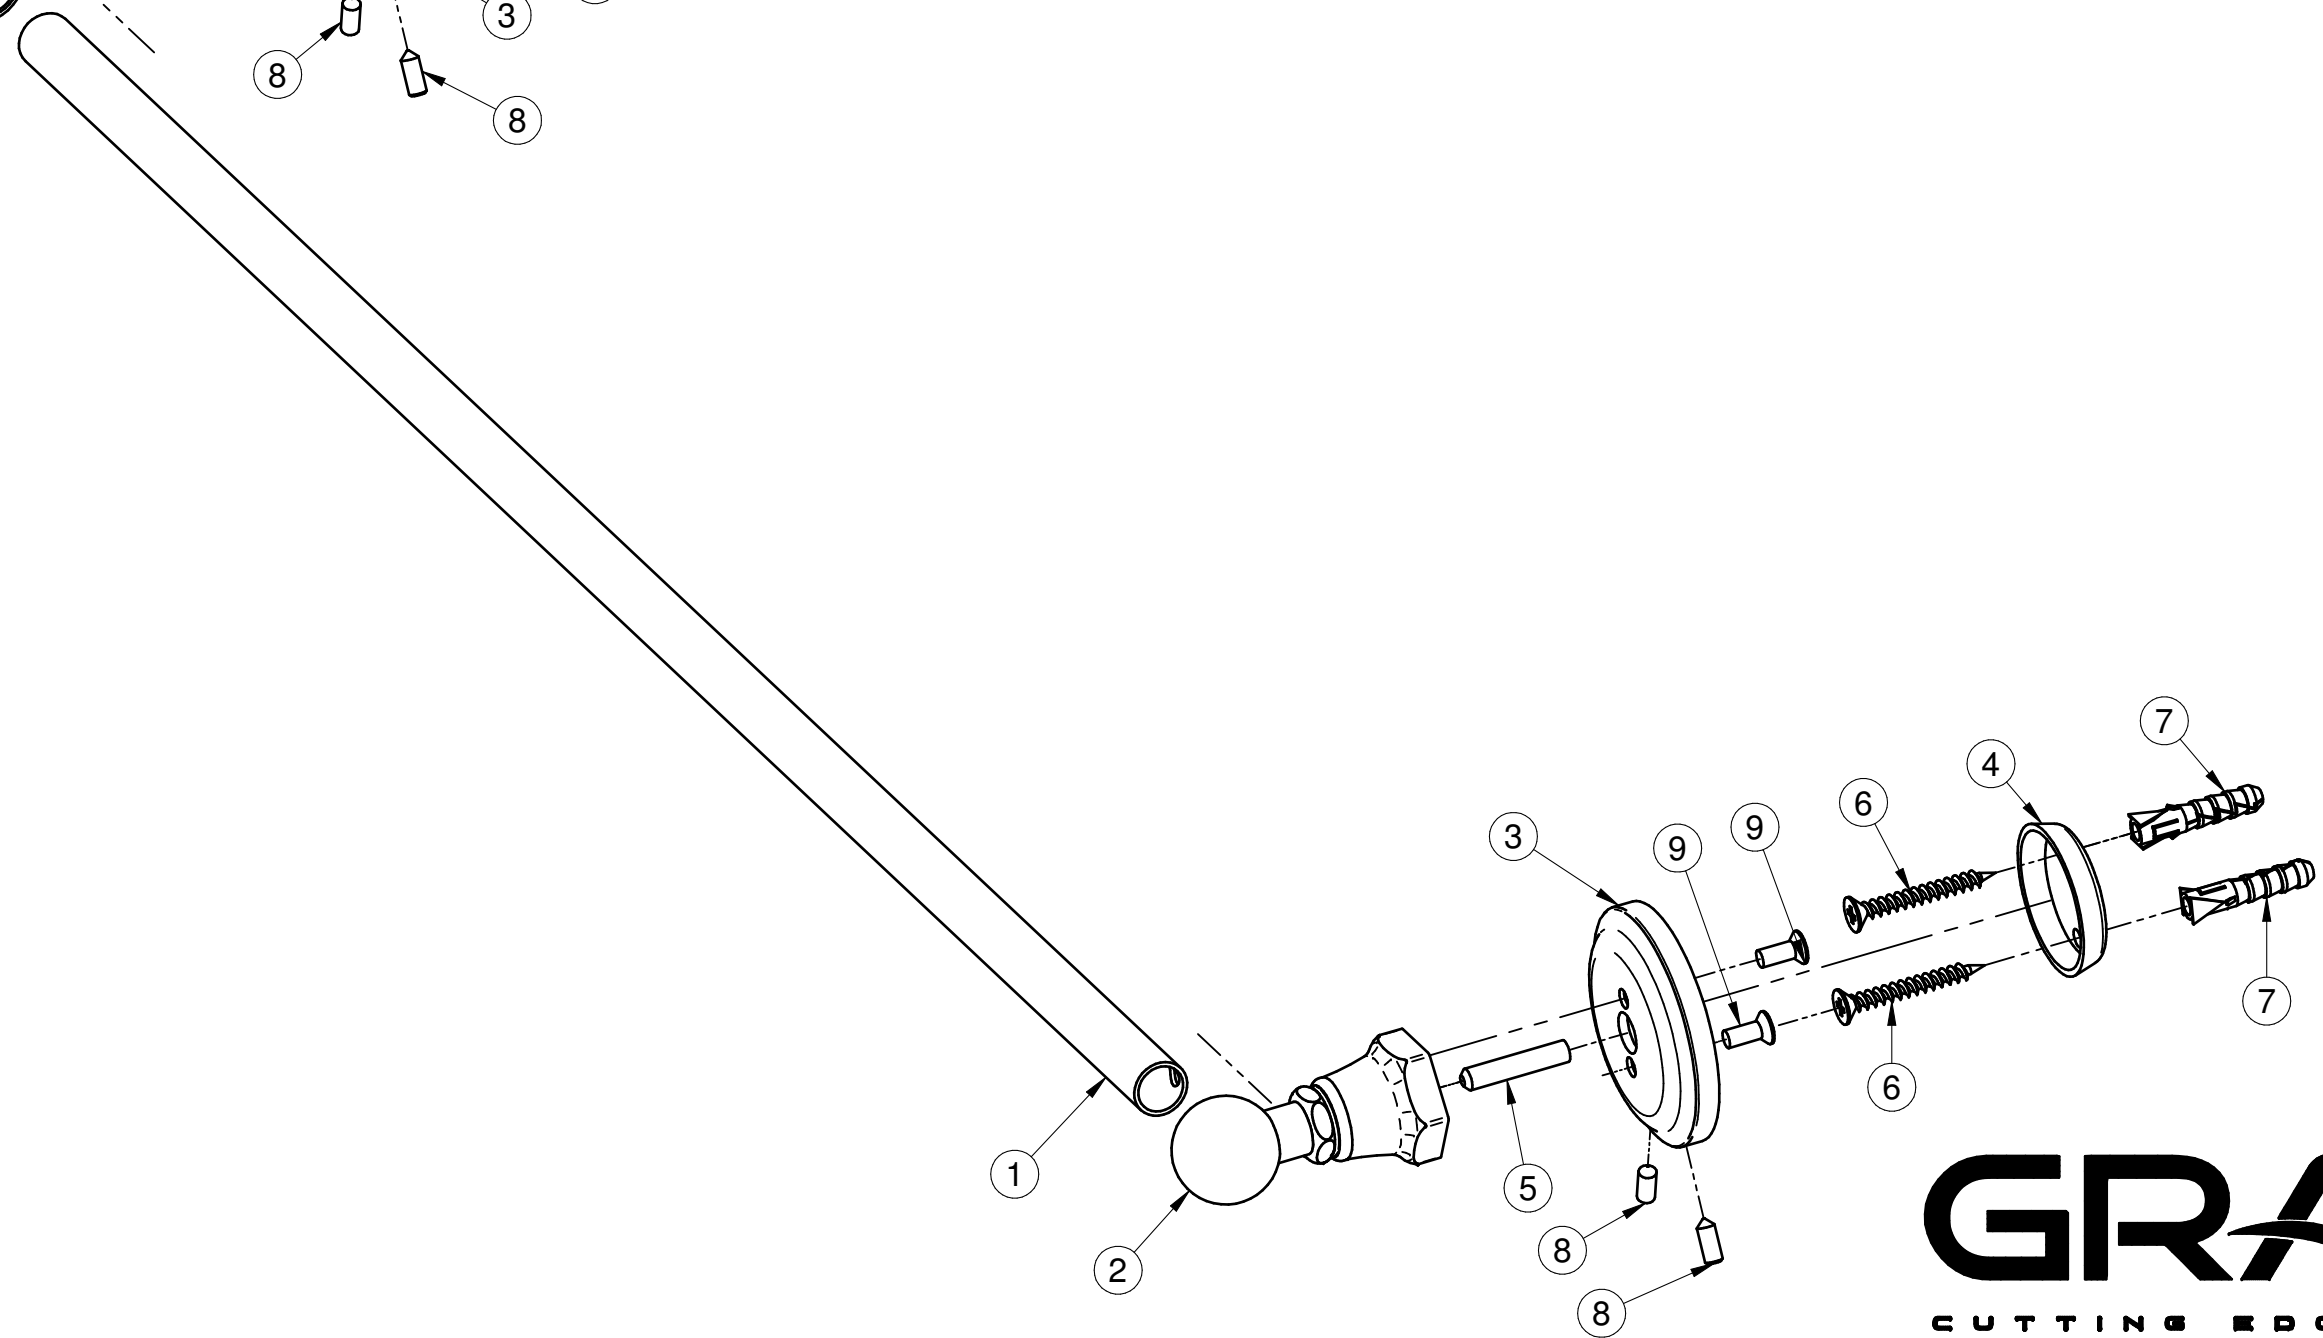

E-9708 CAMDEN Series

GRAFF[®]
CUTTING EDGE DESIGN