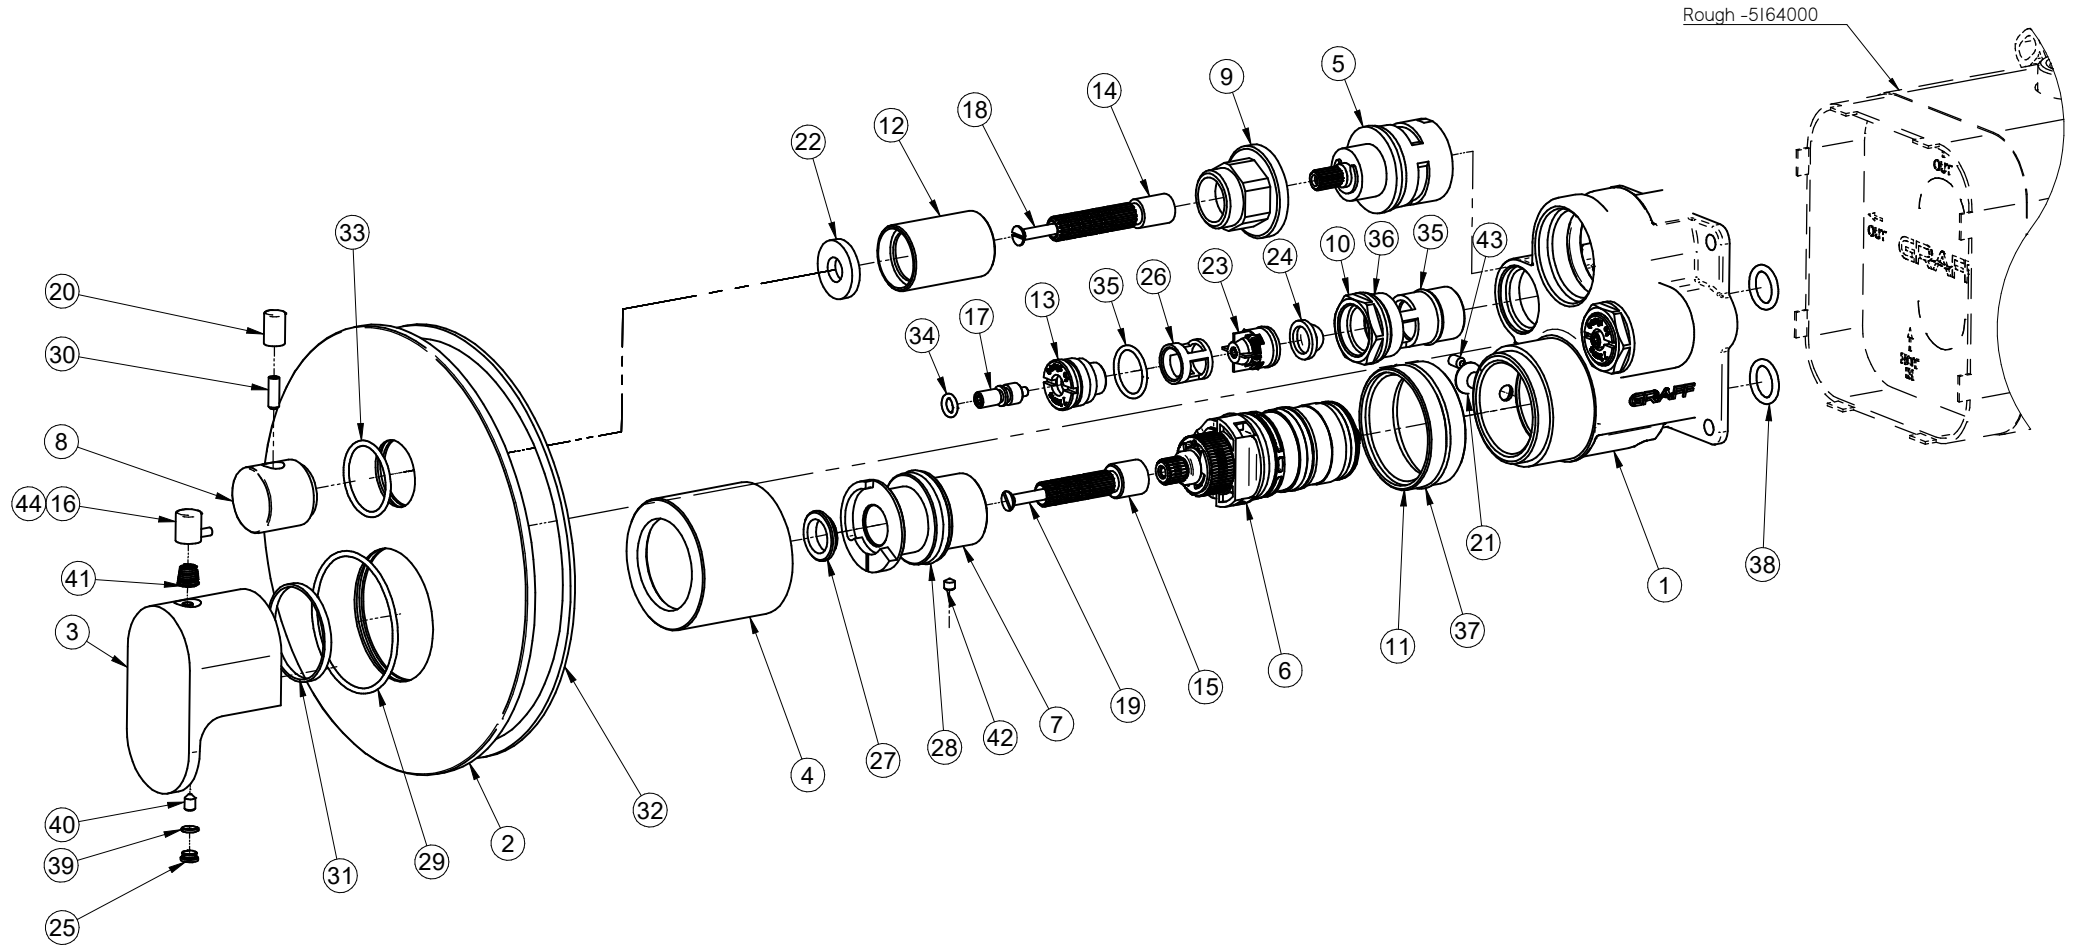

# E-18036-LM44E-\*\*-T

## Uni-Box Series

**GRAFF**<sup>®</sup>  
Art of Bath