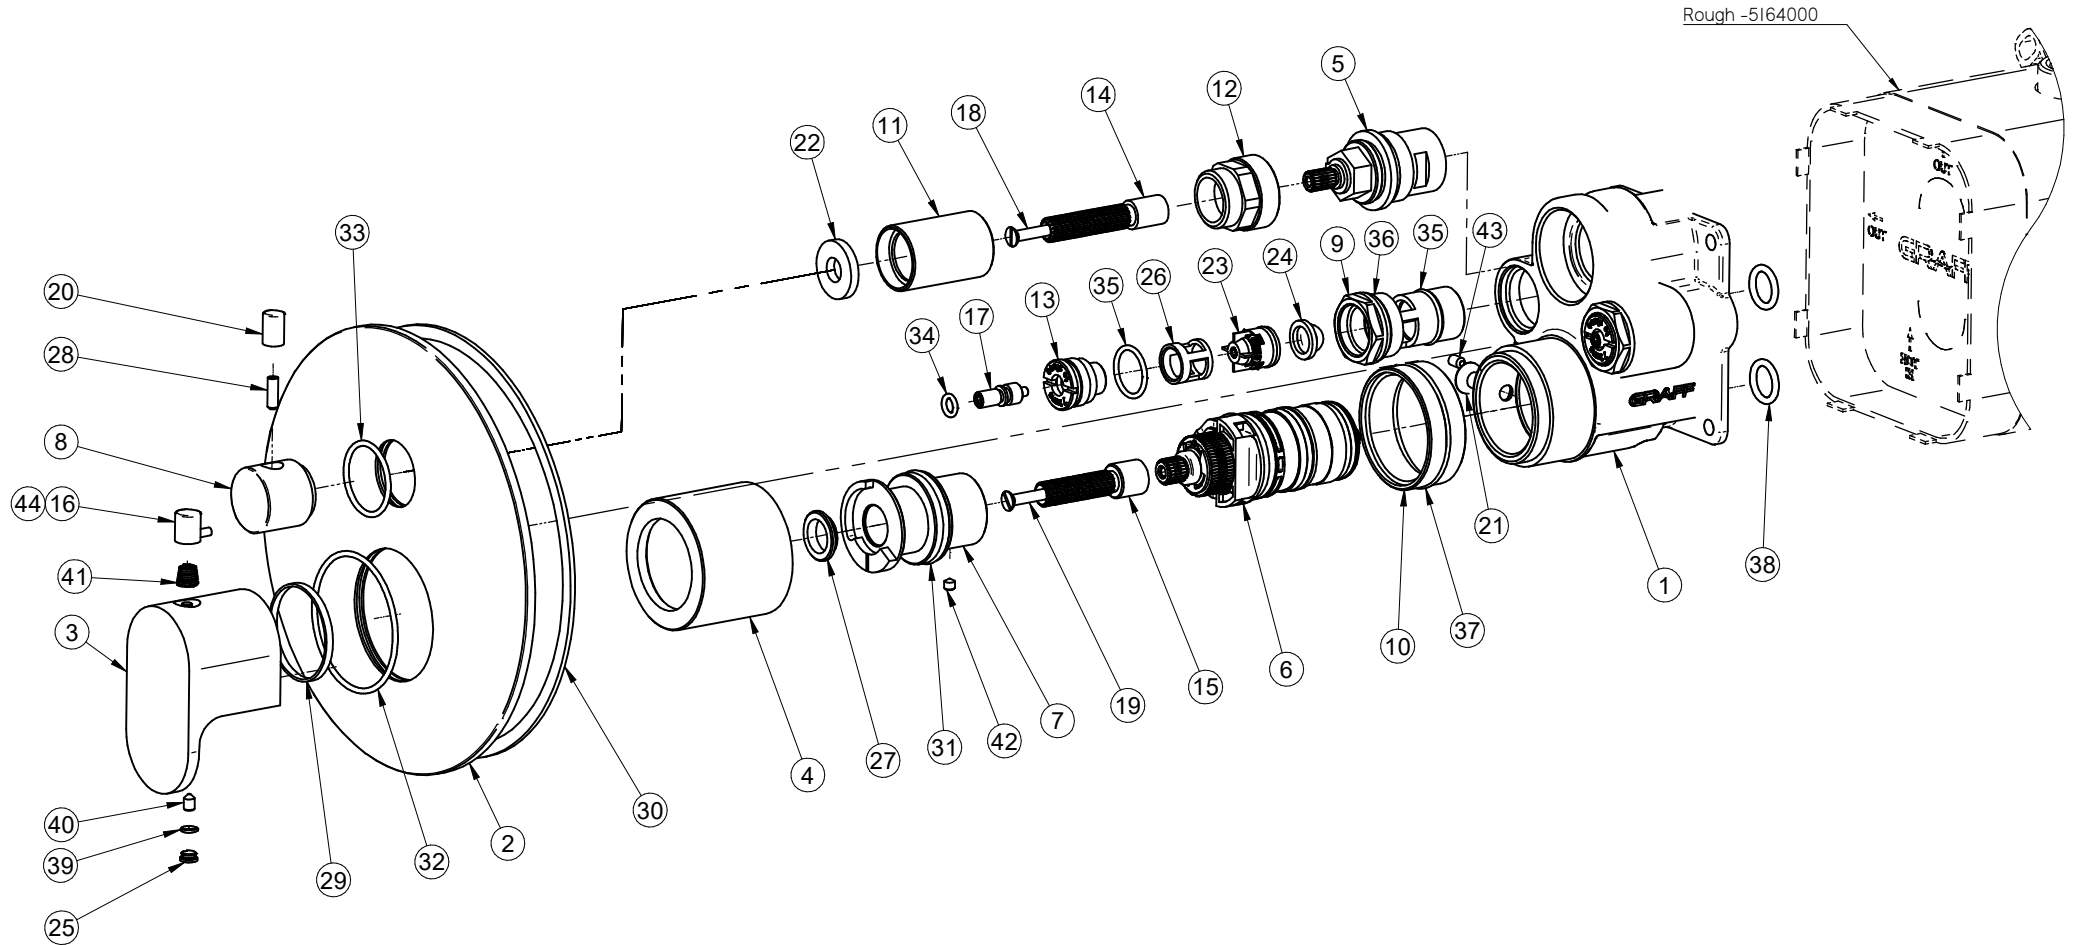

E-18035-LM44E-**-T

Uni-Box Series

GRAFF[®]
Art of Bath