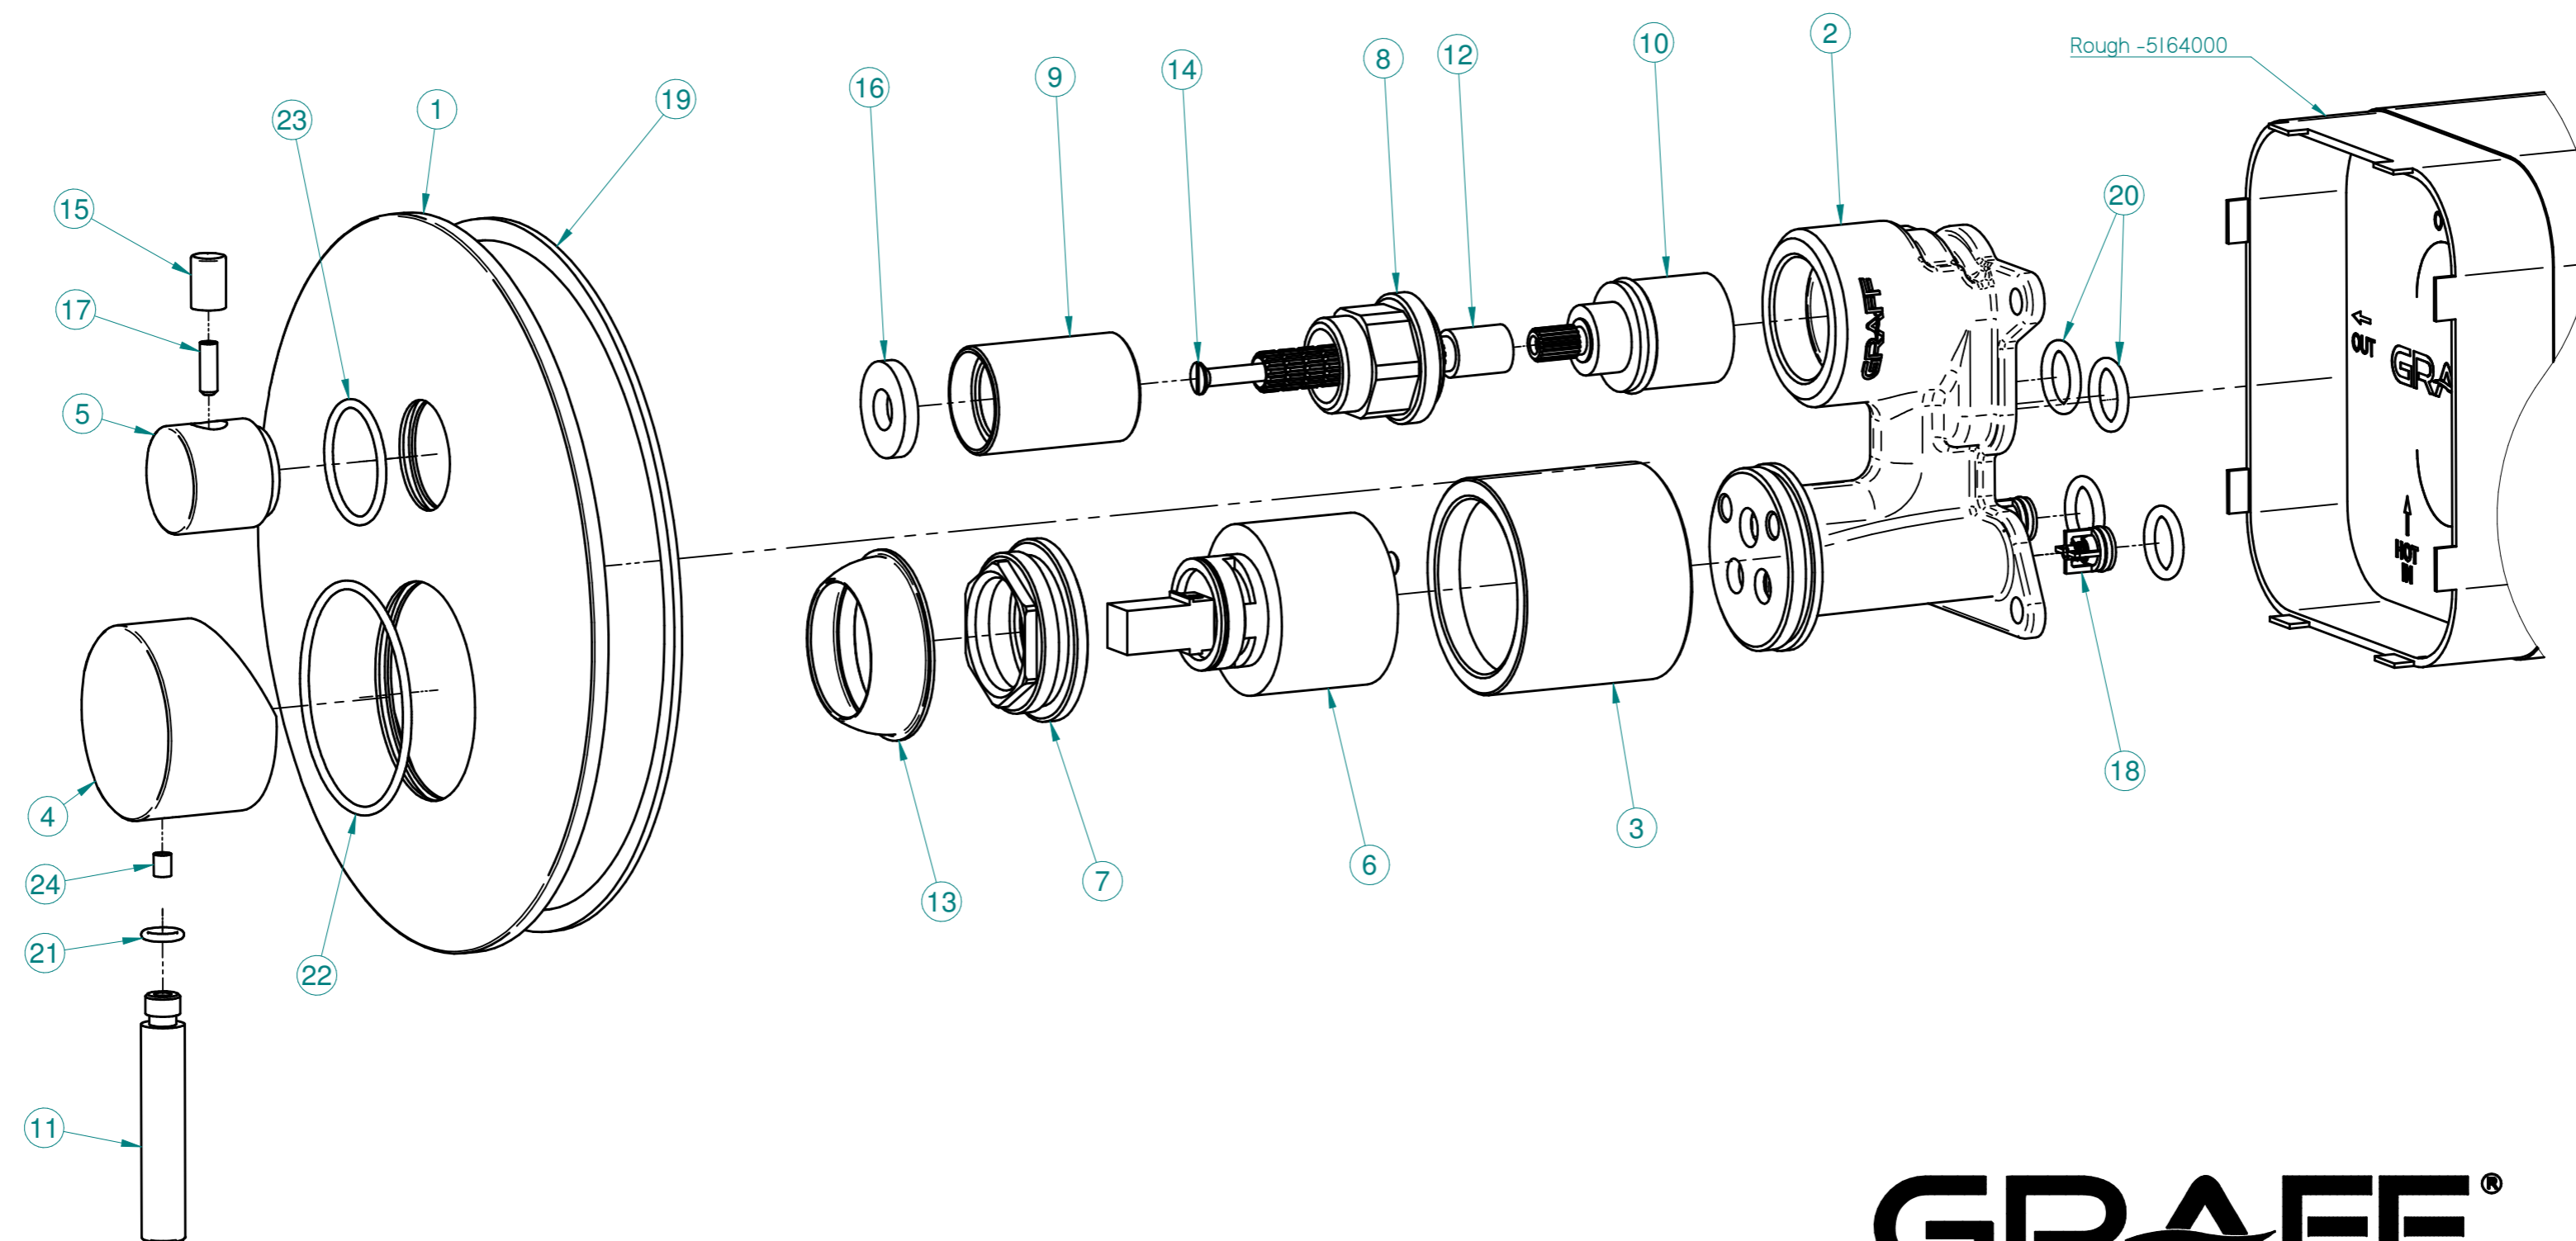

E-17020-LM37A-**-T

Uni-Box Series

GRAFF®
Art of Bath