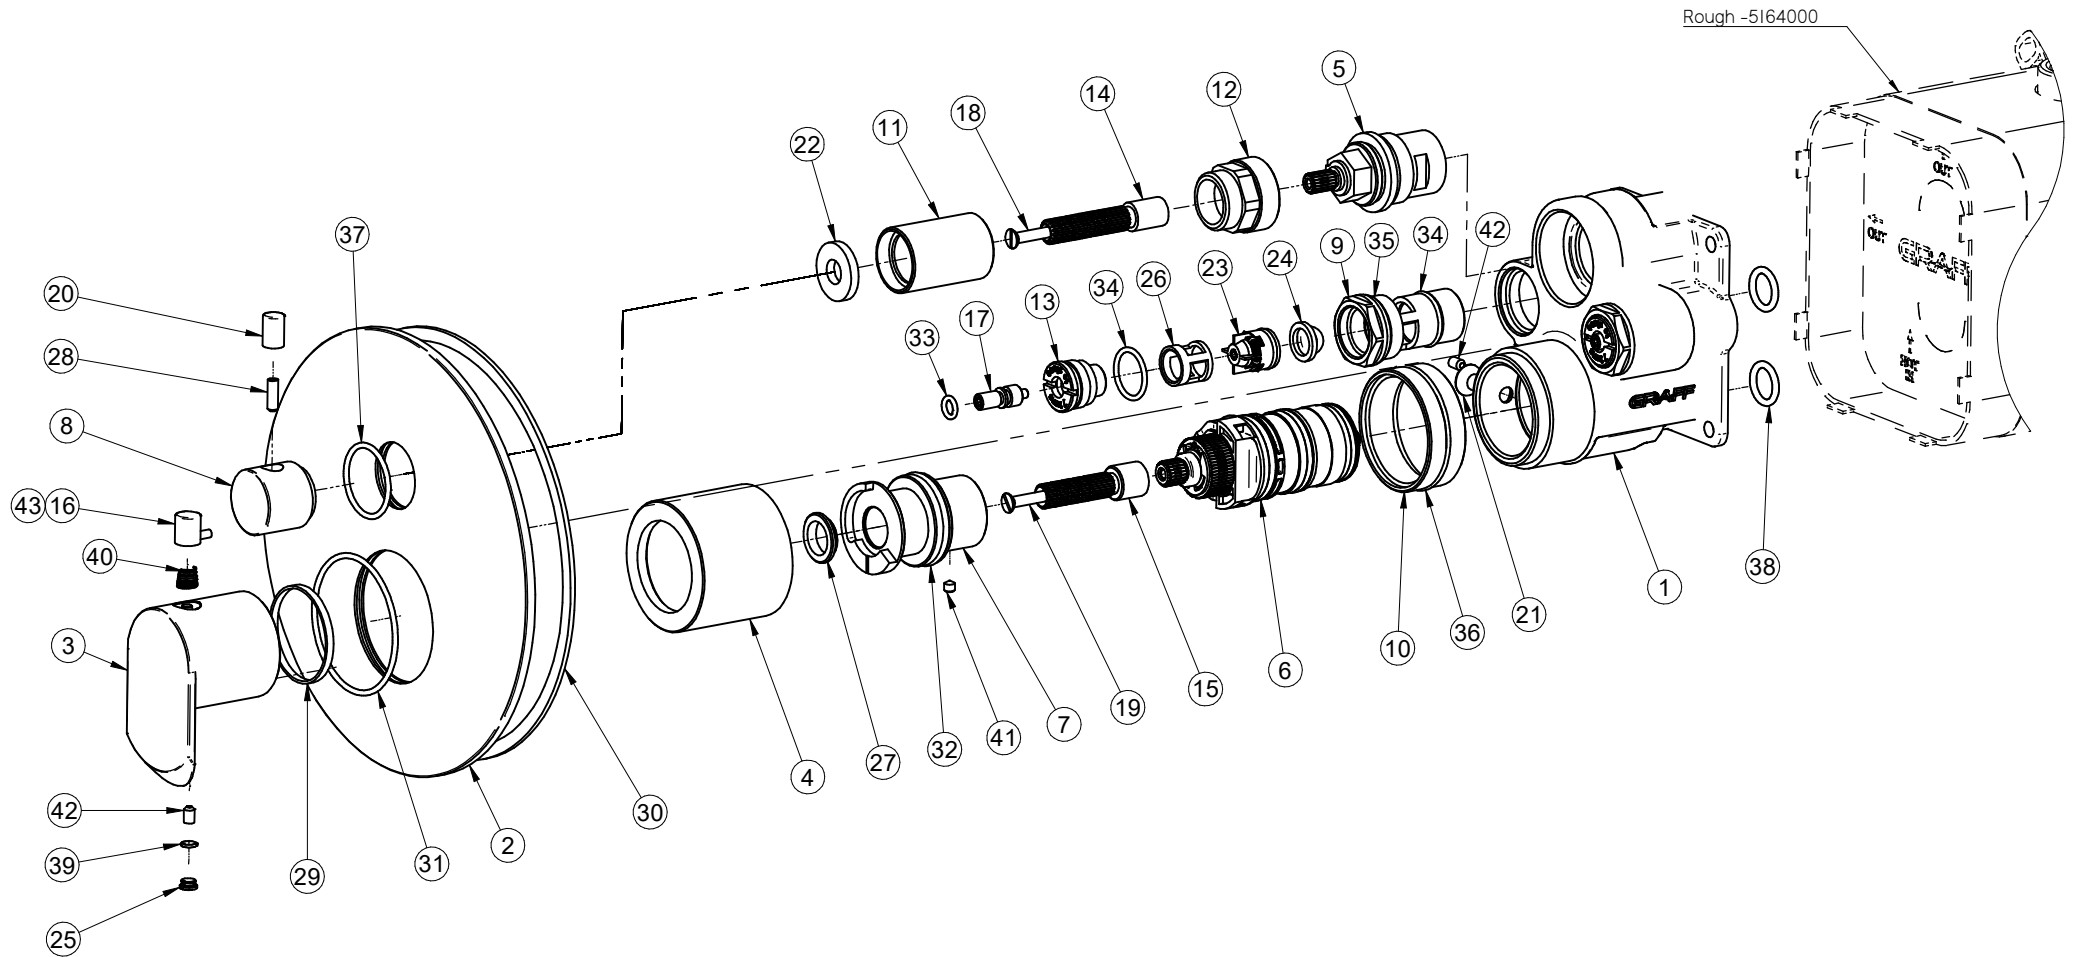

# E-18035-LM45E-\*\*-T

## Uni-Box Series

**GRAFF**<sup>®</sup>  
Art of Bath