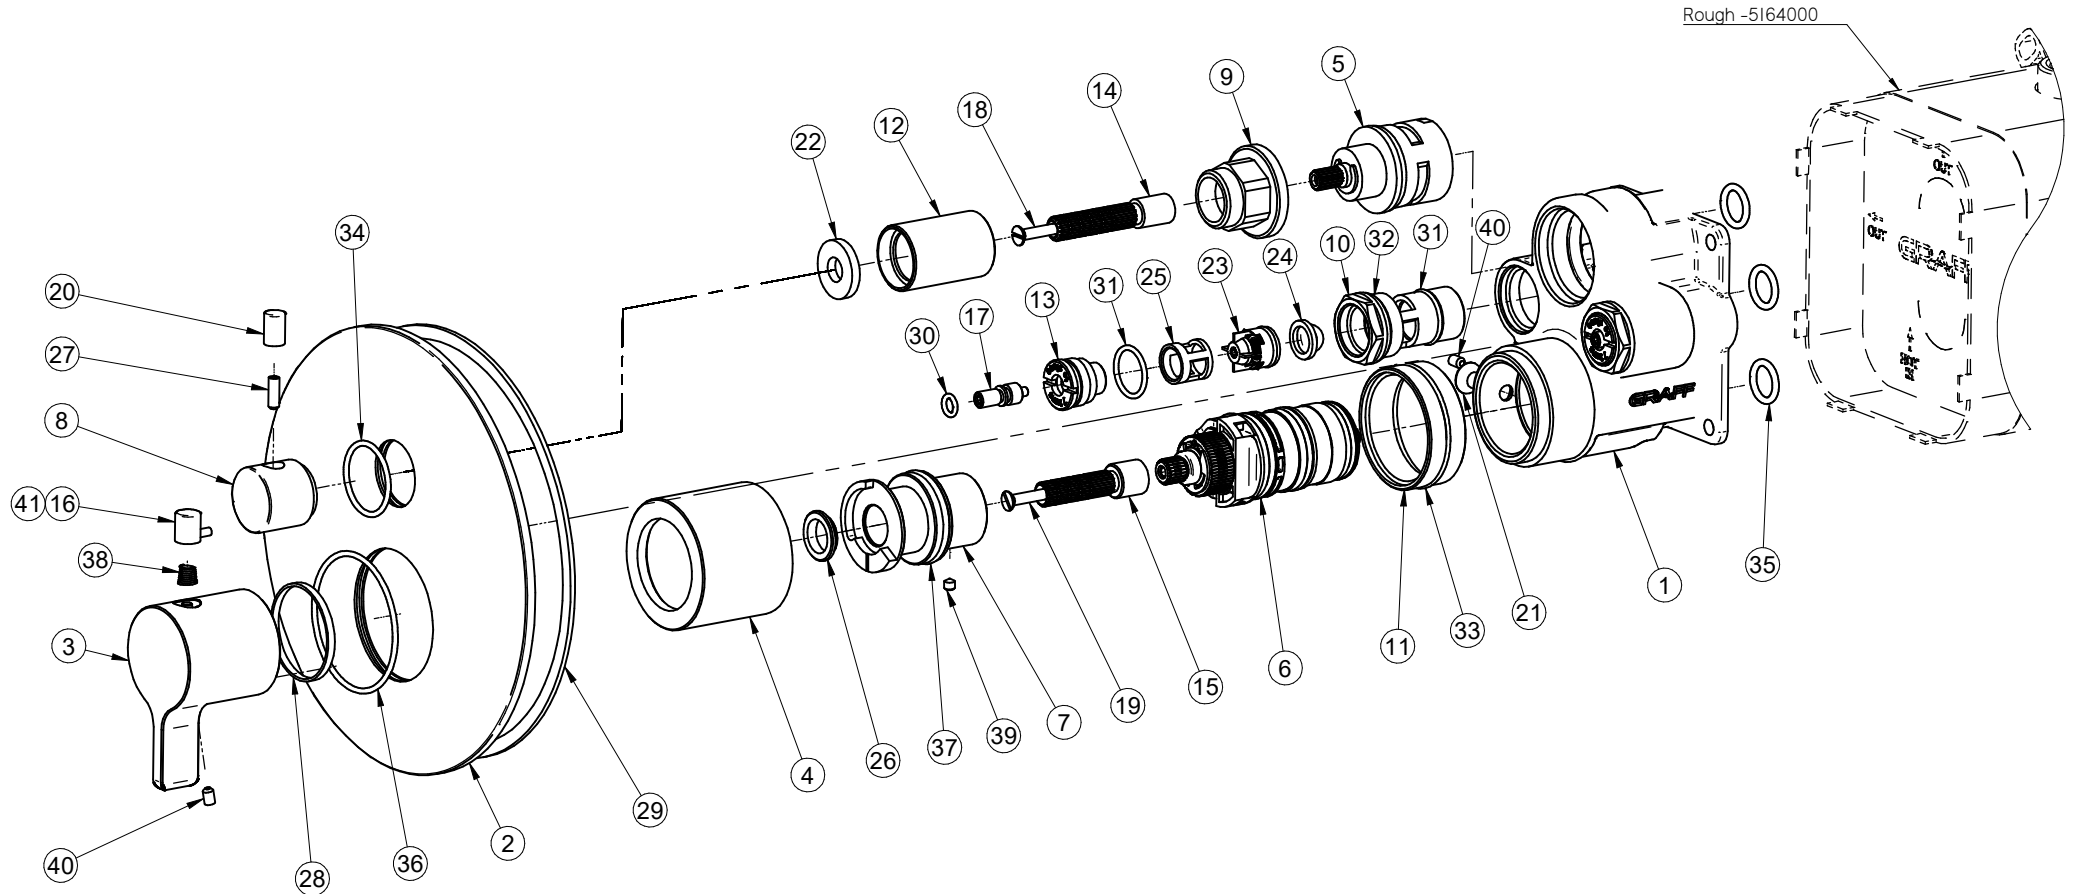

E-18037-LM46E-**-T

Uni-Box Series

GRAFF[®]
Art of Bath