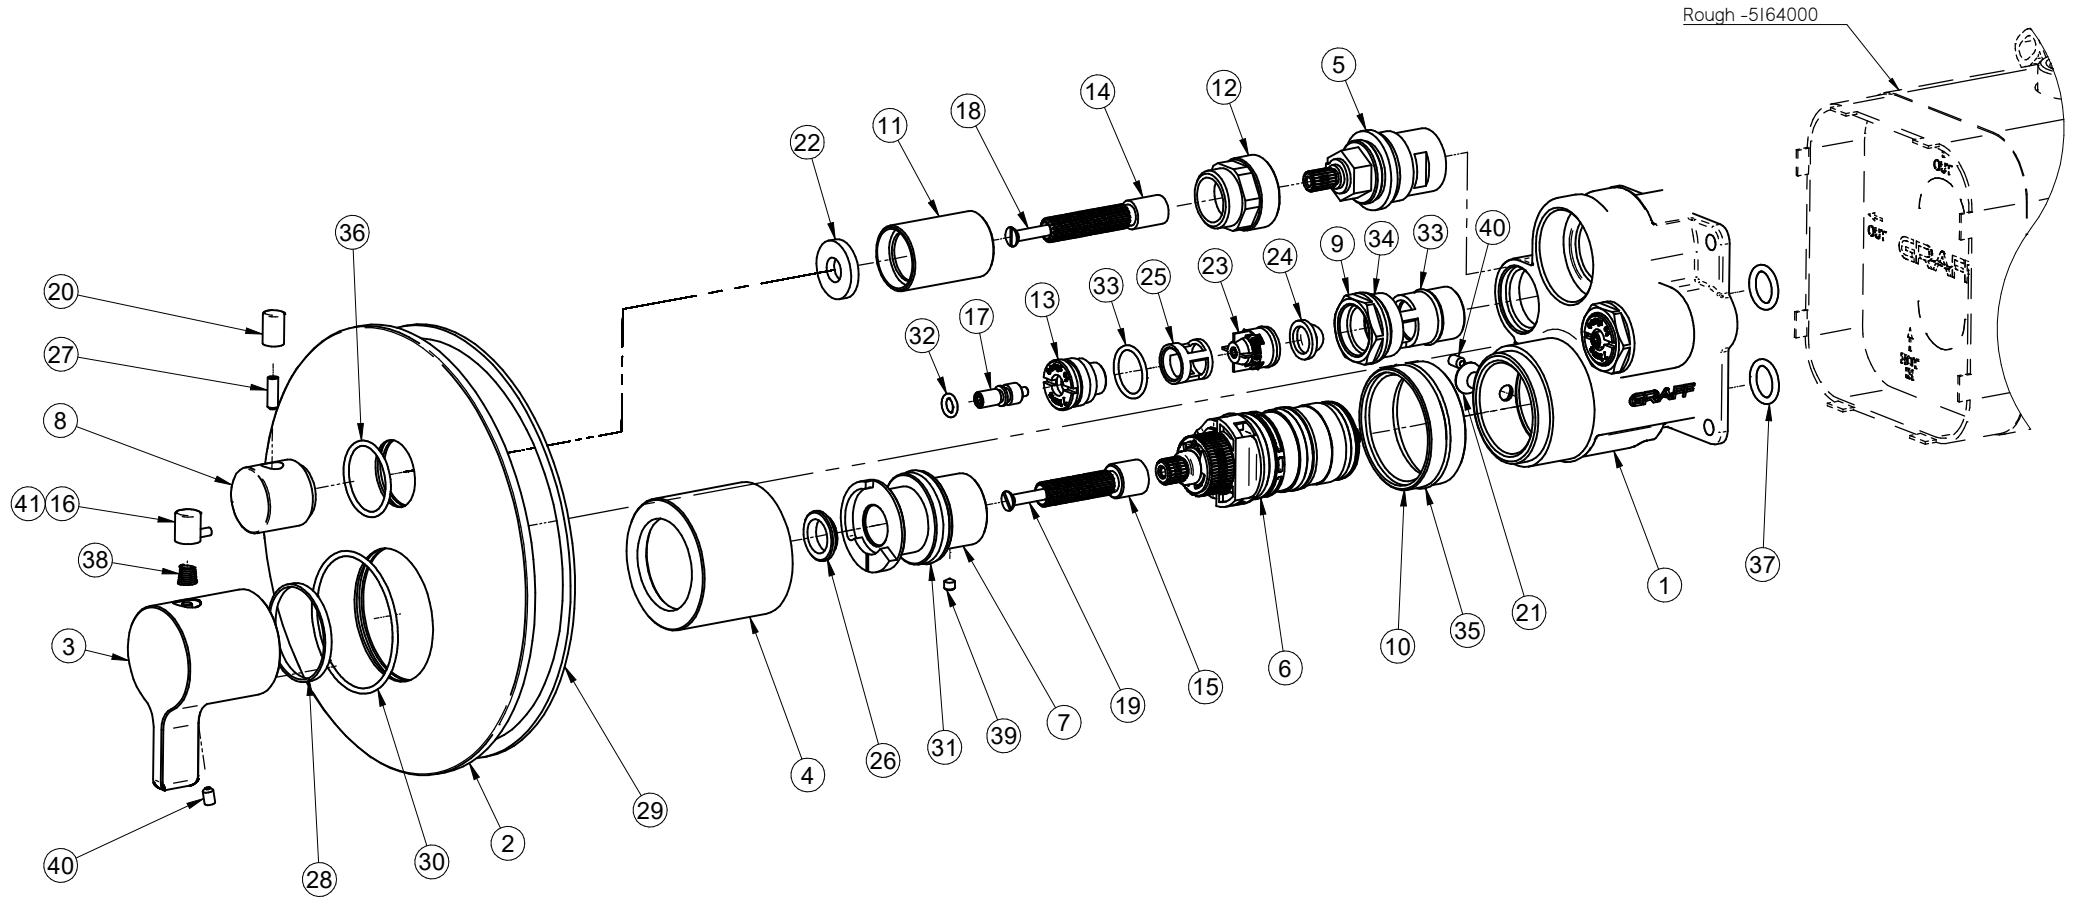

E-18035-LM46E-**-T

Uni-Box Series

GRAFF[®]
Art of Bath