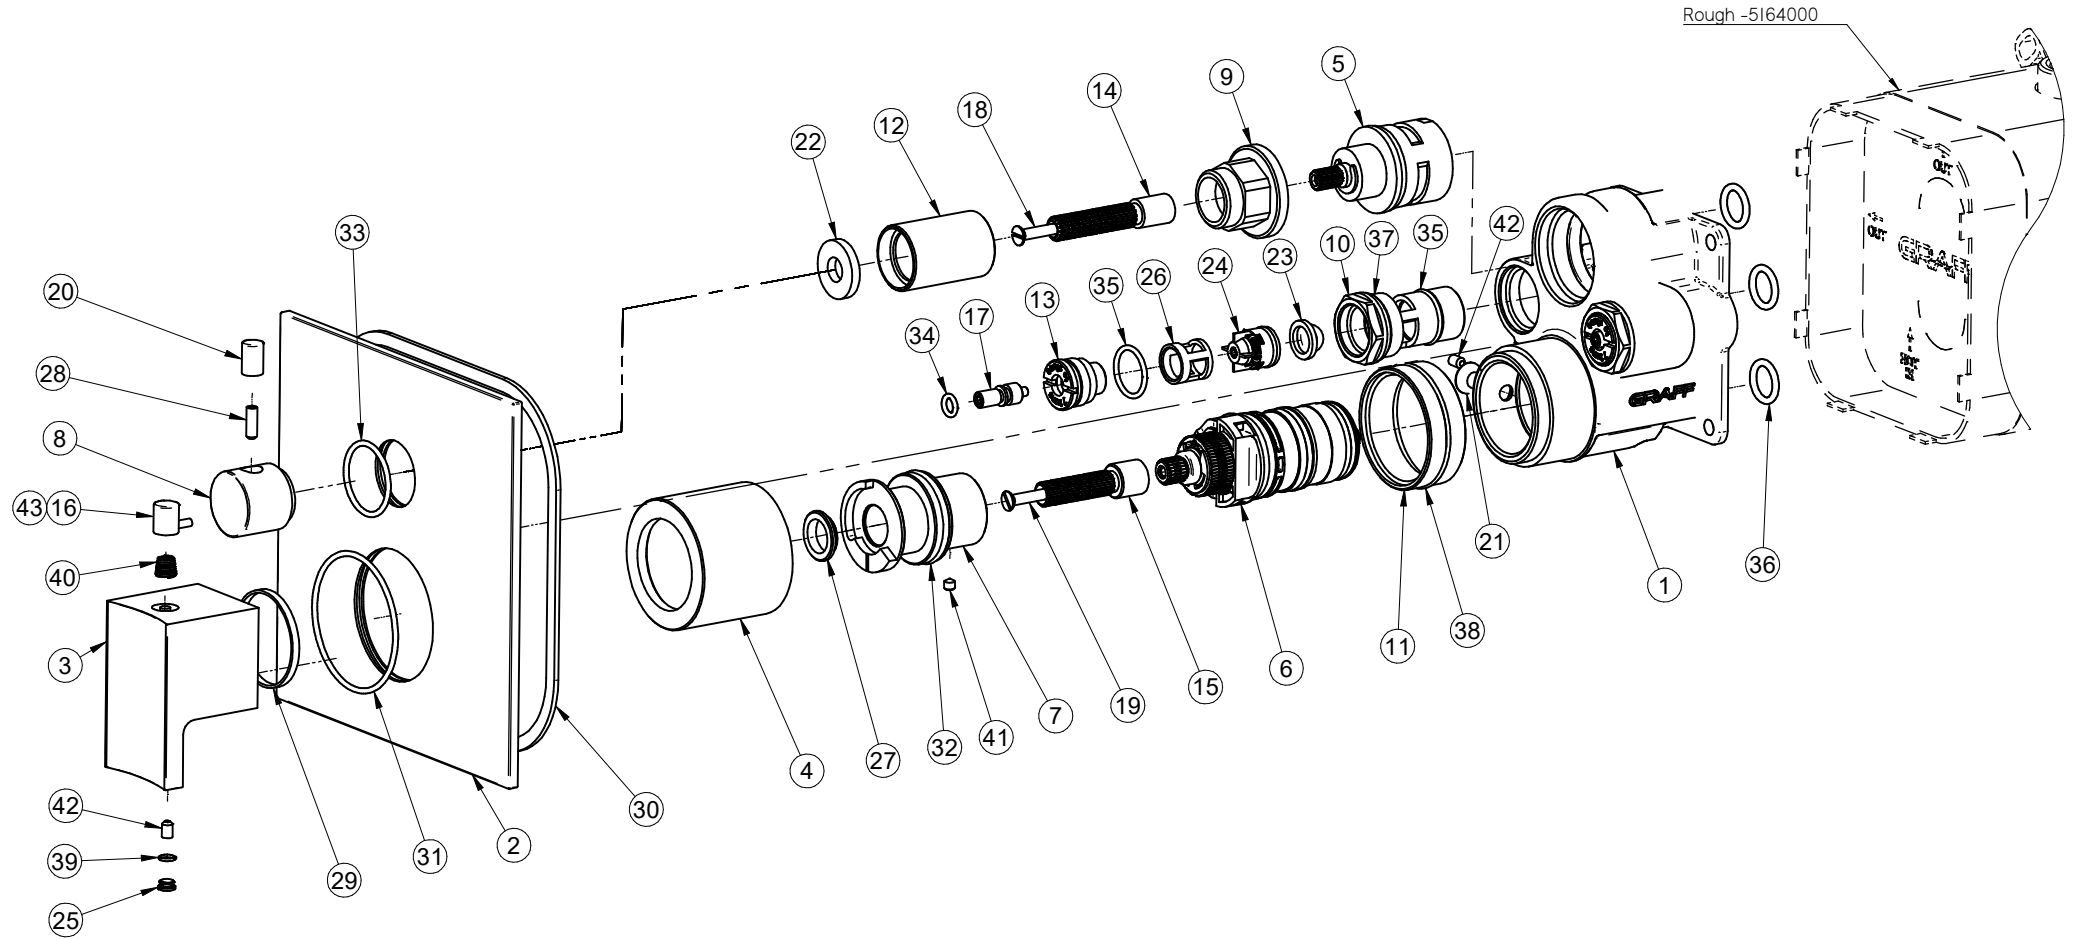

E-18043-LM36E-**-T

Uni-Box Series

GRAFF®
Art of Bath