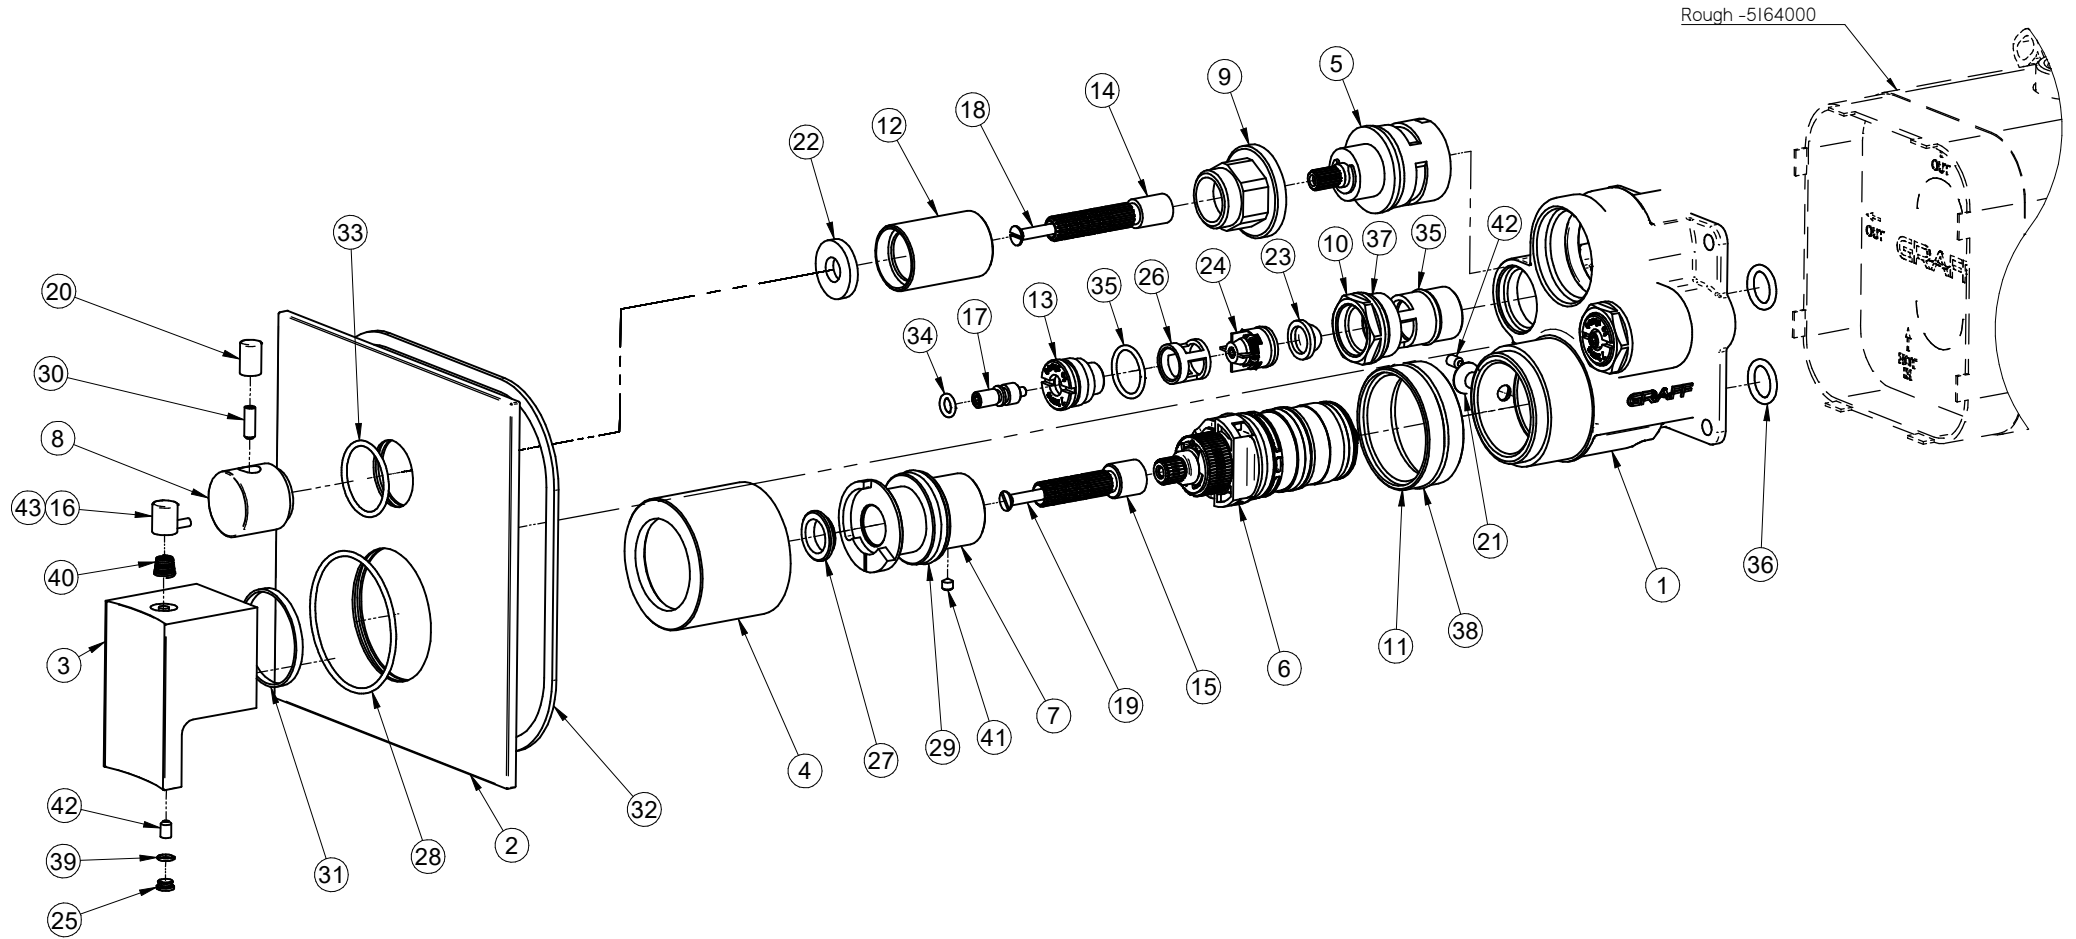

E-18042-LM36E-**-T

Uni-Box Series

GRAFF[®]
Art of Bath