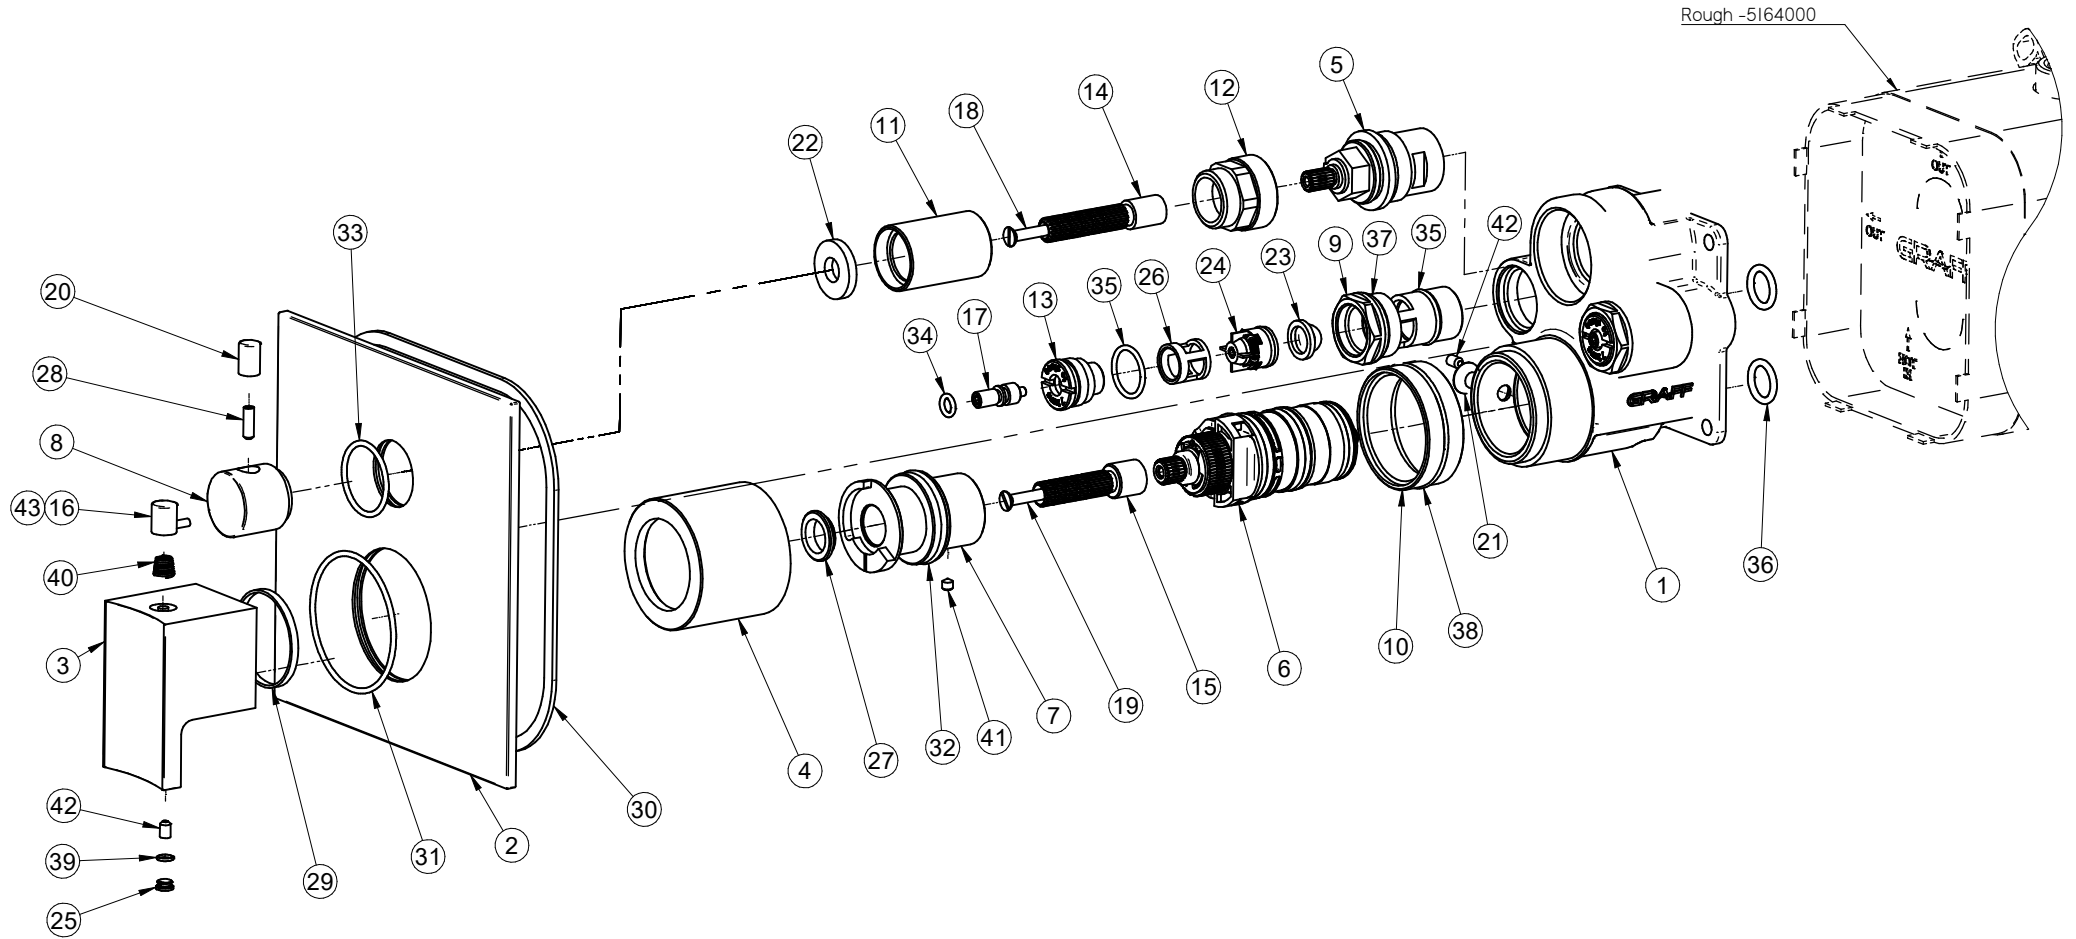

E-18041-LM36E-**-T

Uni-Box Series

GRAFF[®]
Art of Bath