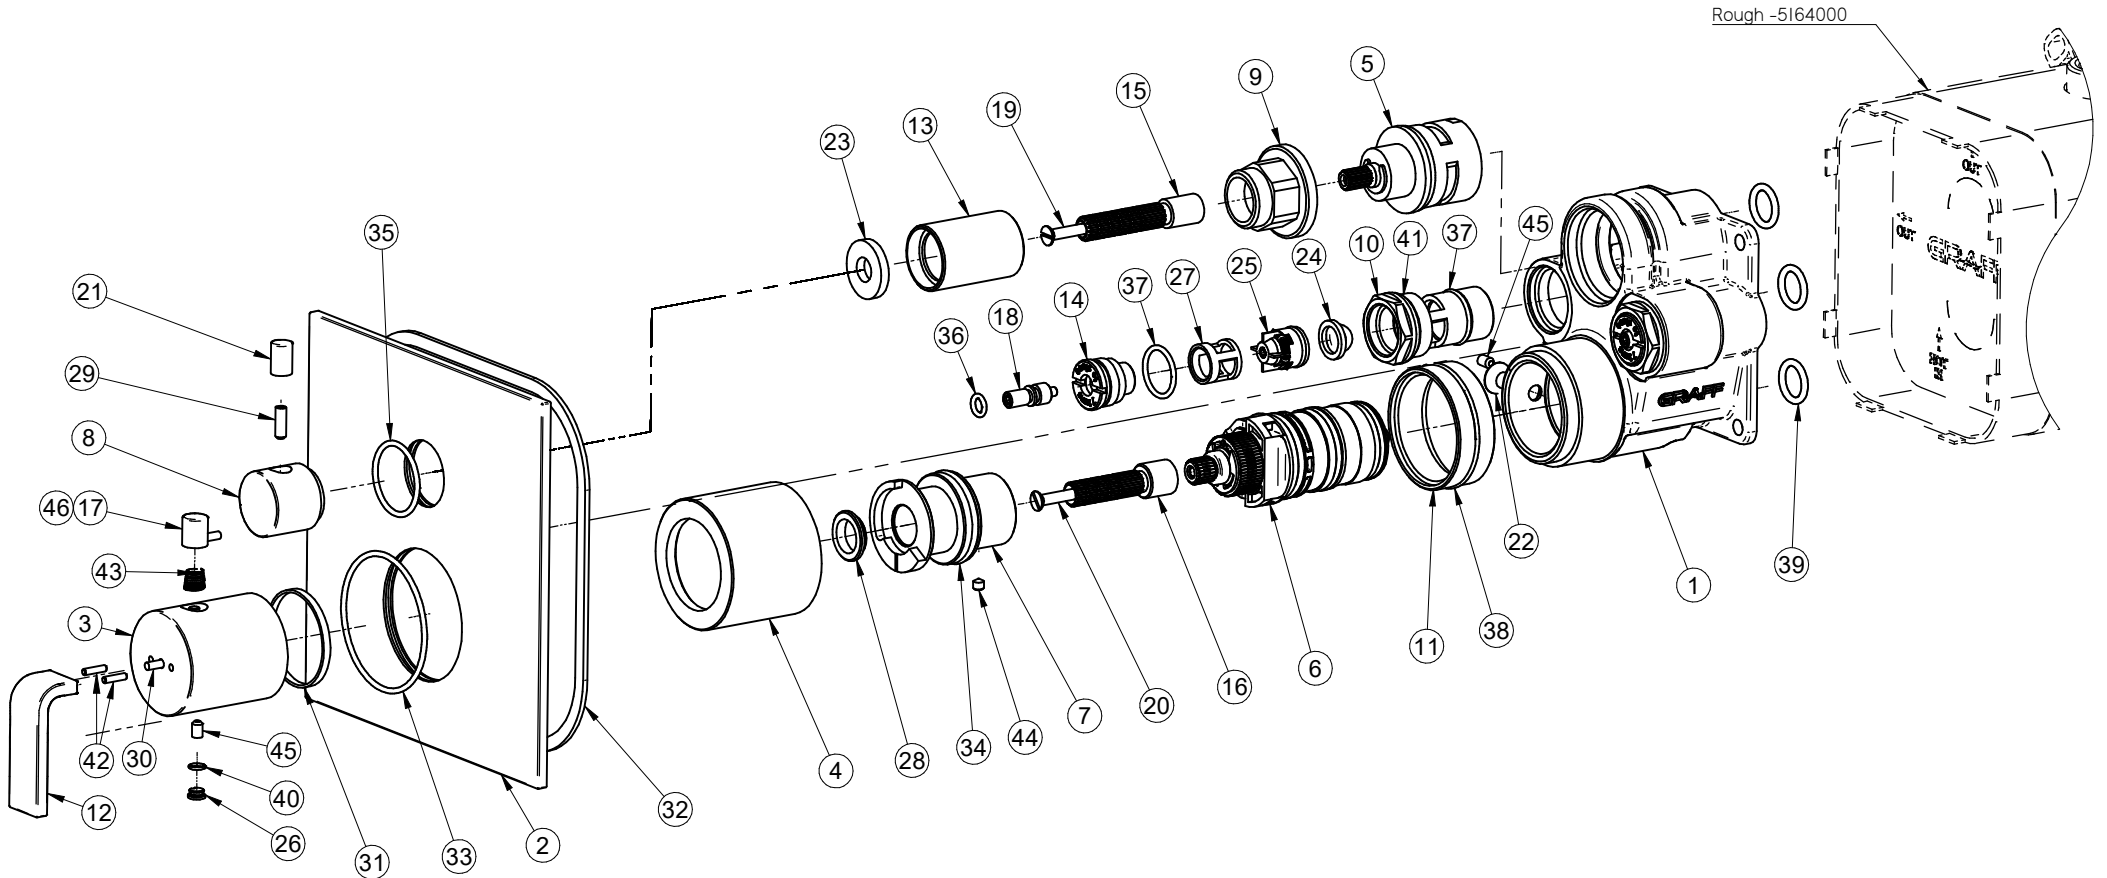

E-18043-LM40E-T

Finezza Series

GRAFF[®]
Art of Bath