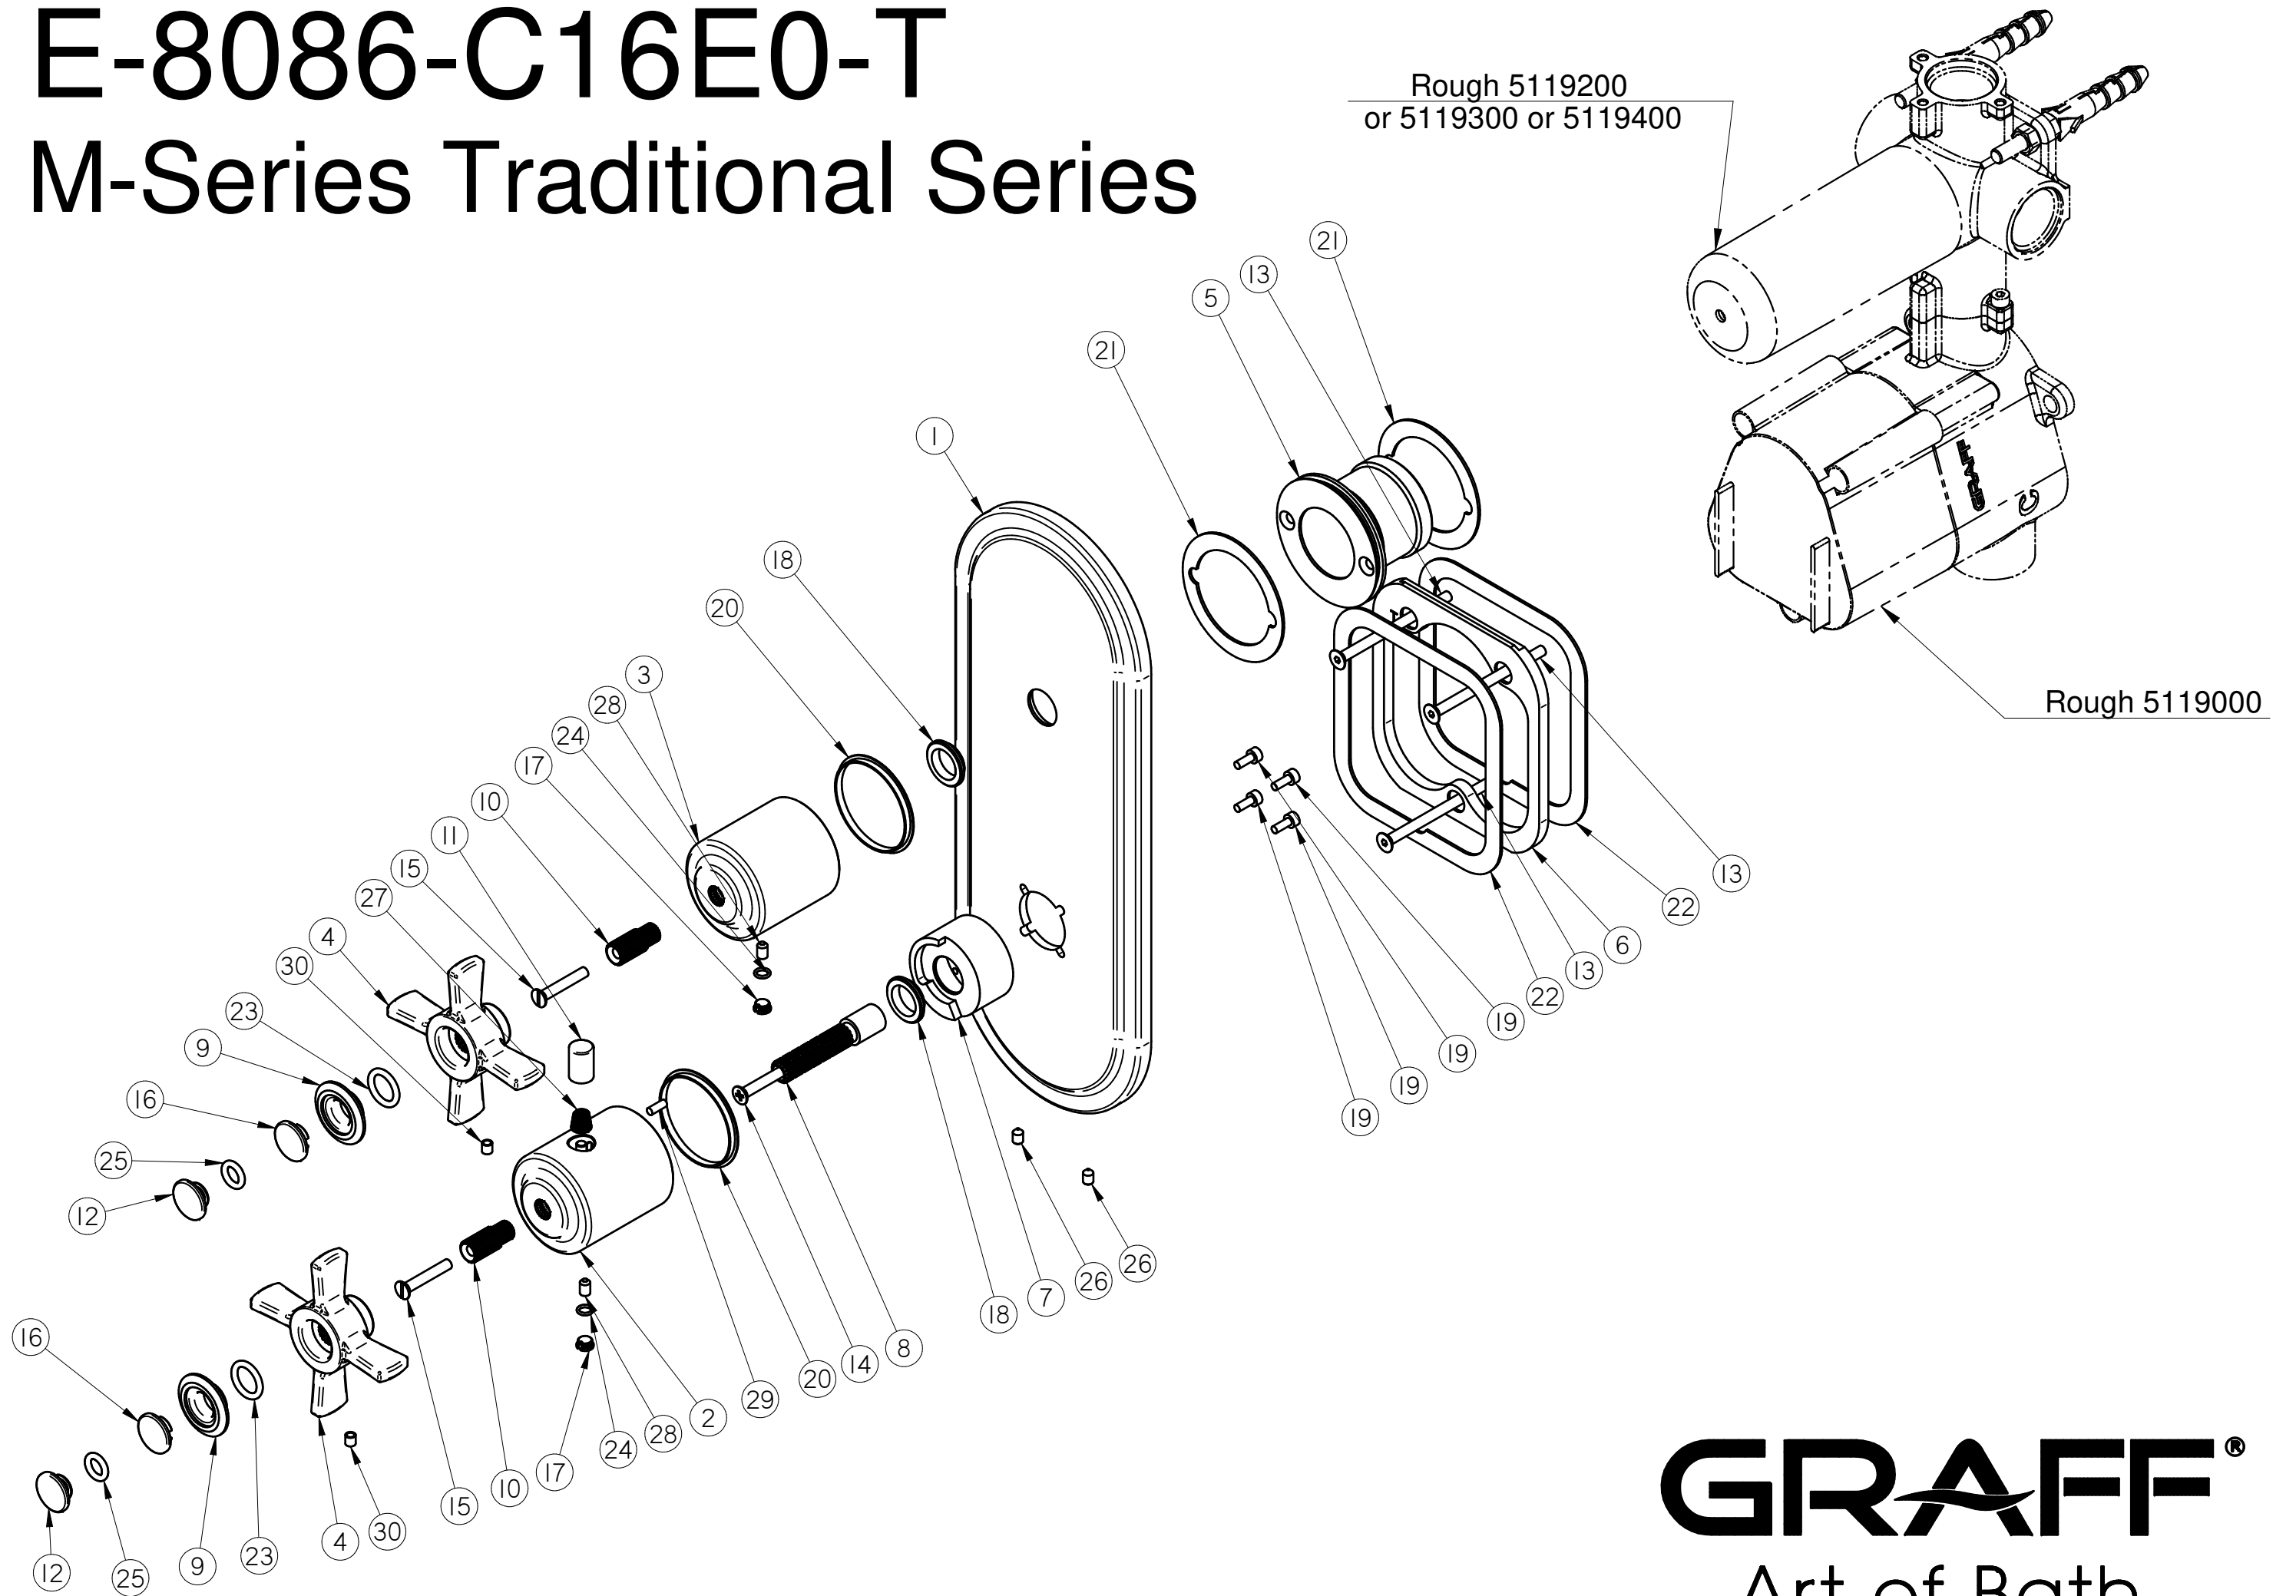

# E-8086-C16E0-T

## M-Series Traditional Series

**GRAFF®**  
Art of Bath