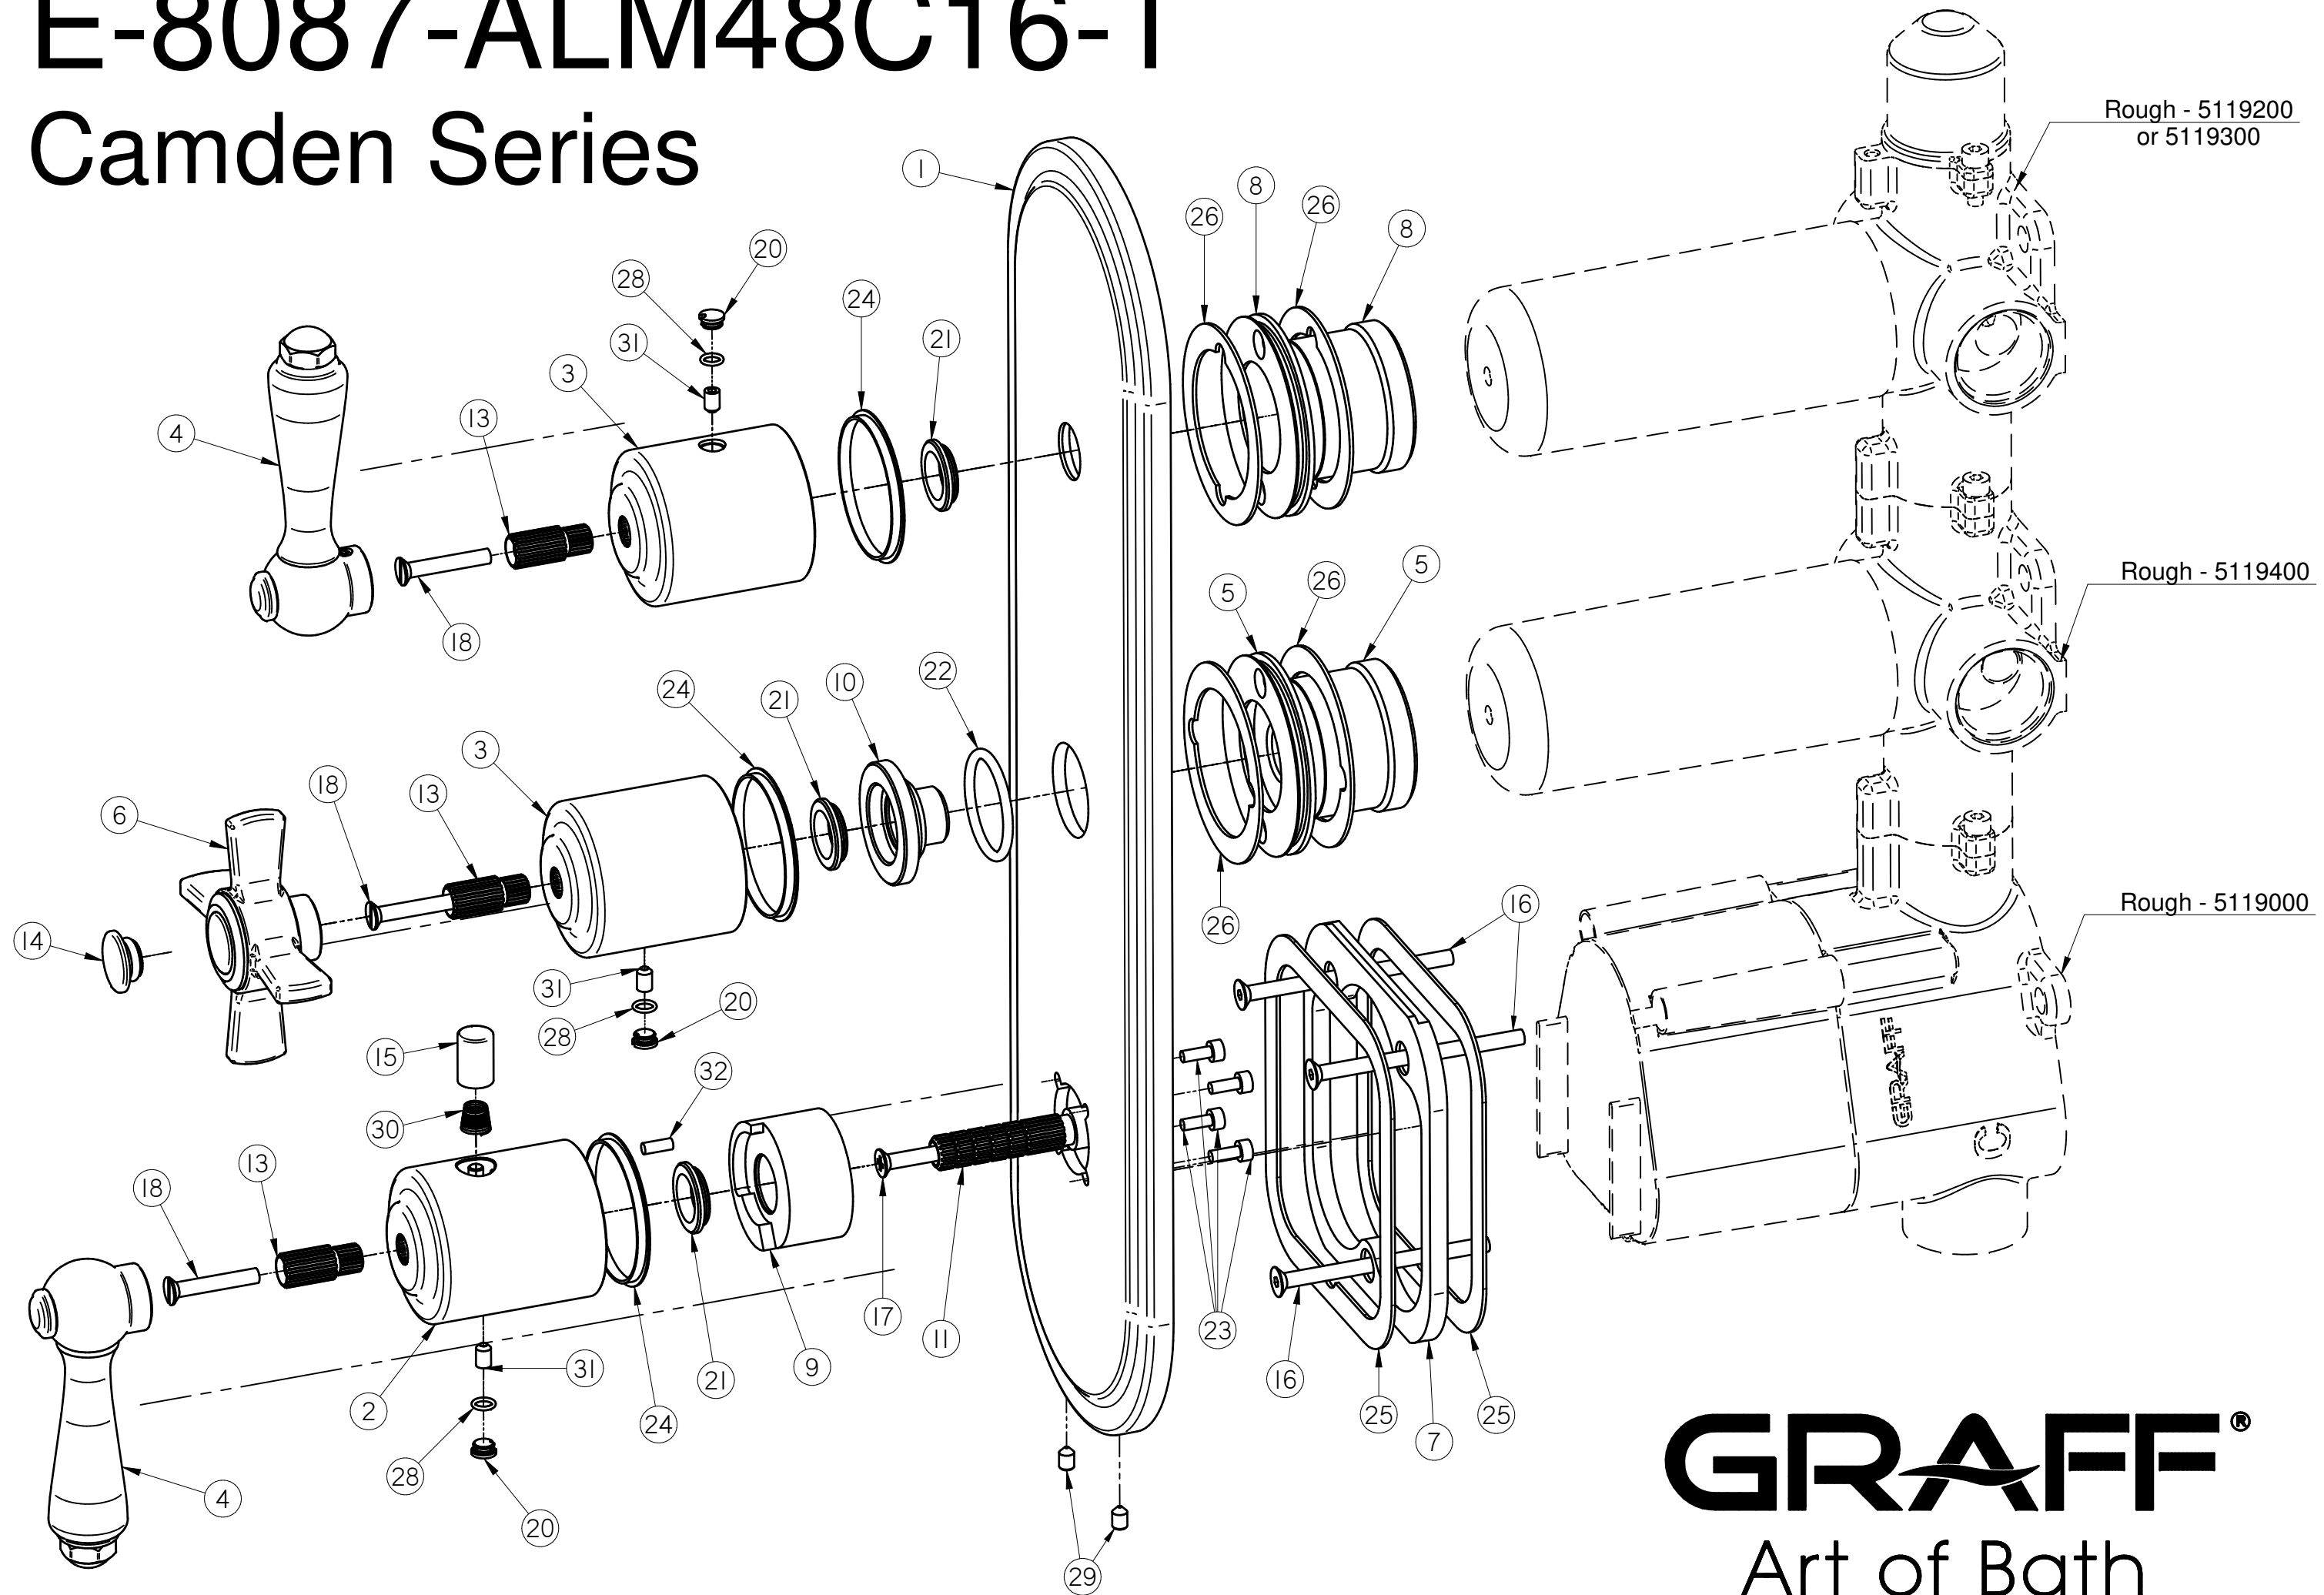

E-8087-ALM48C16-T

Camden Series

GRAFF[®]
Art of Bath