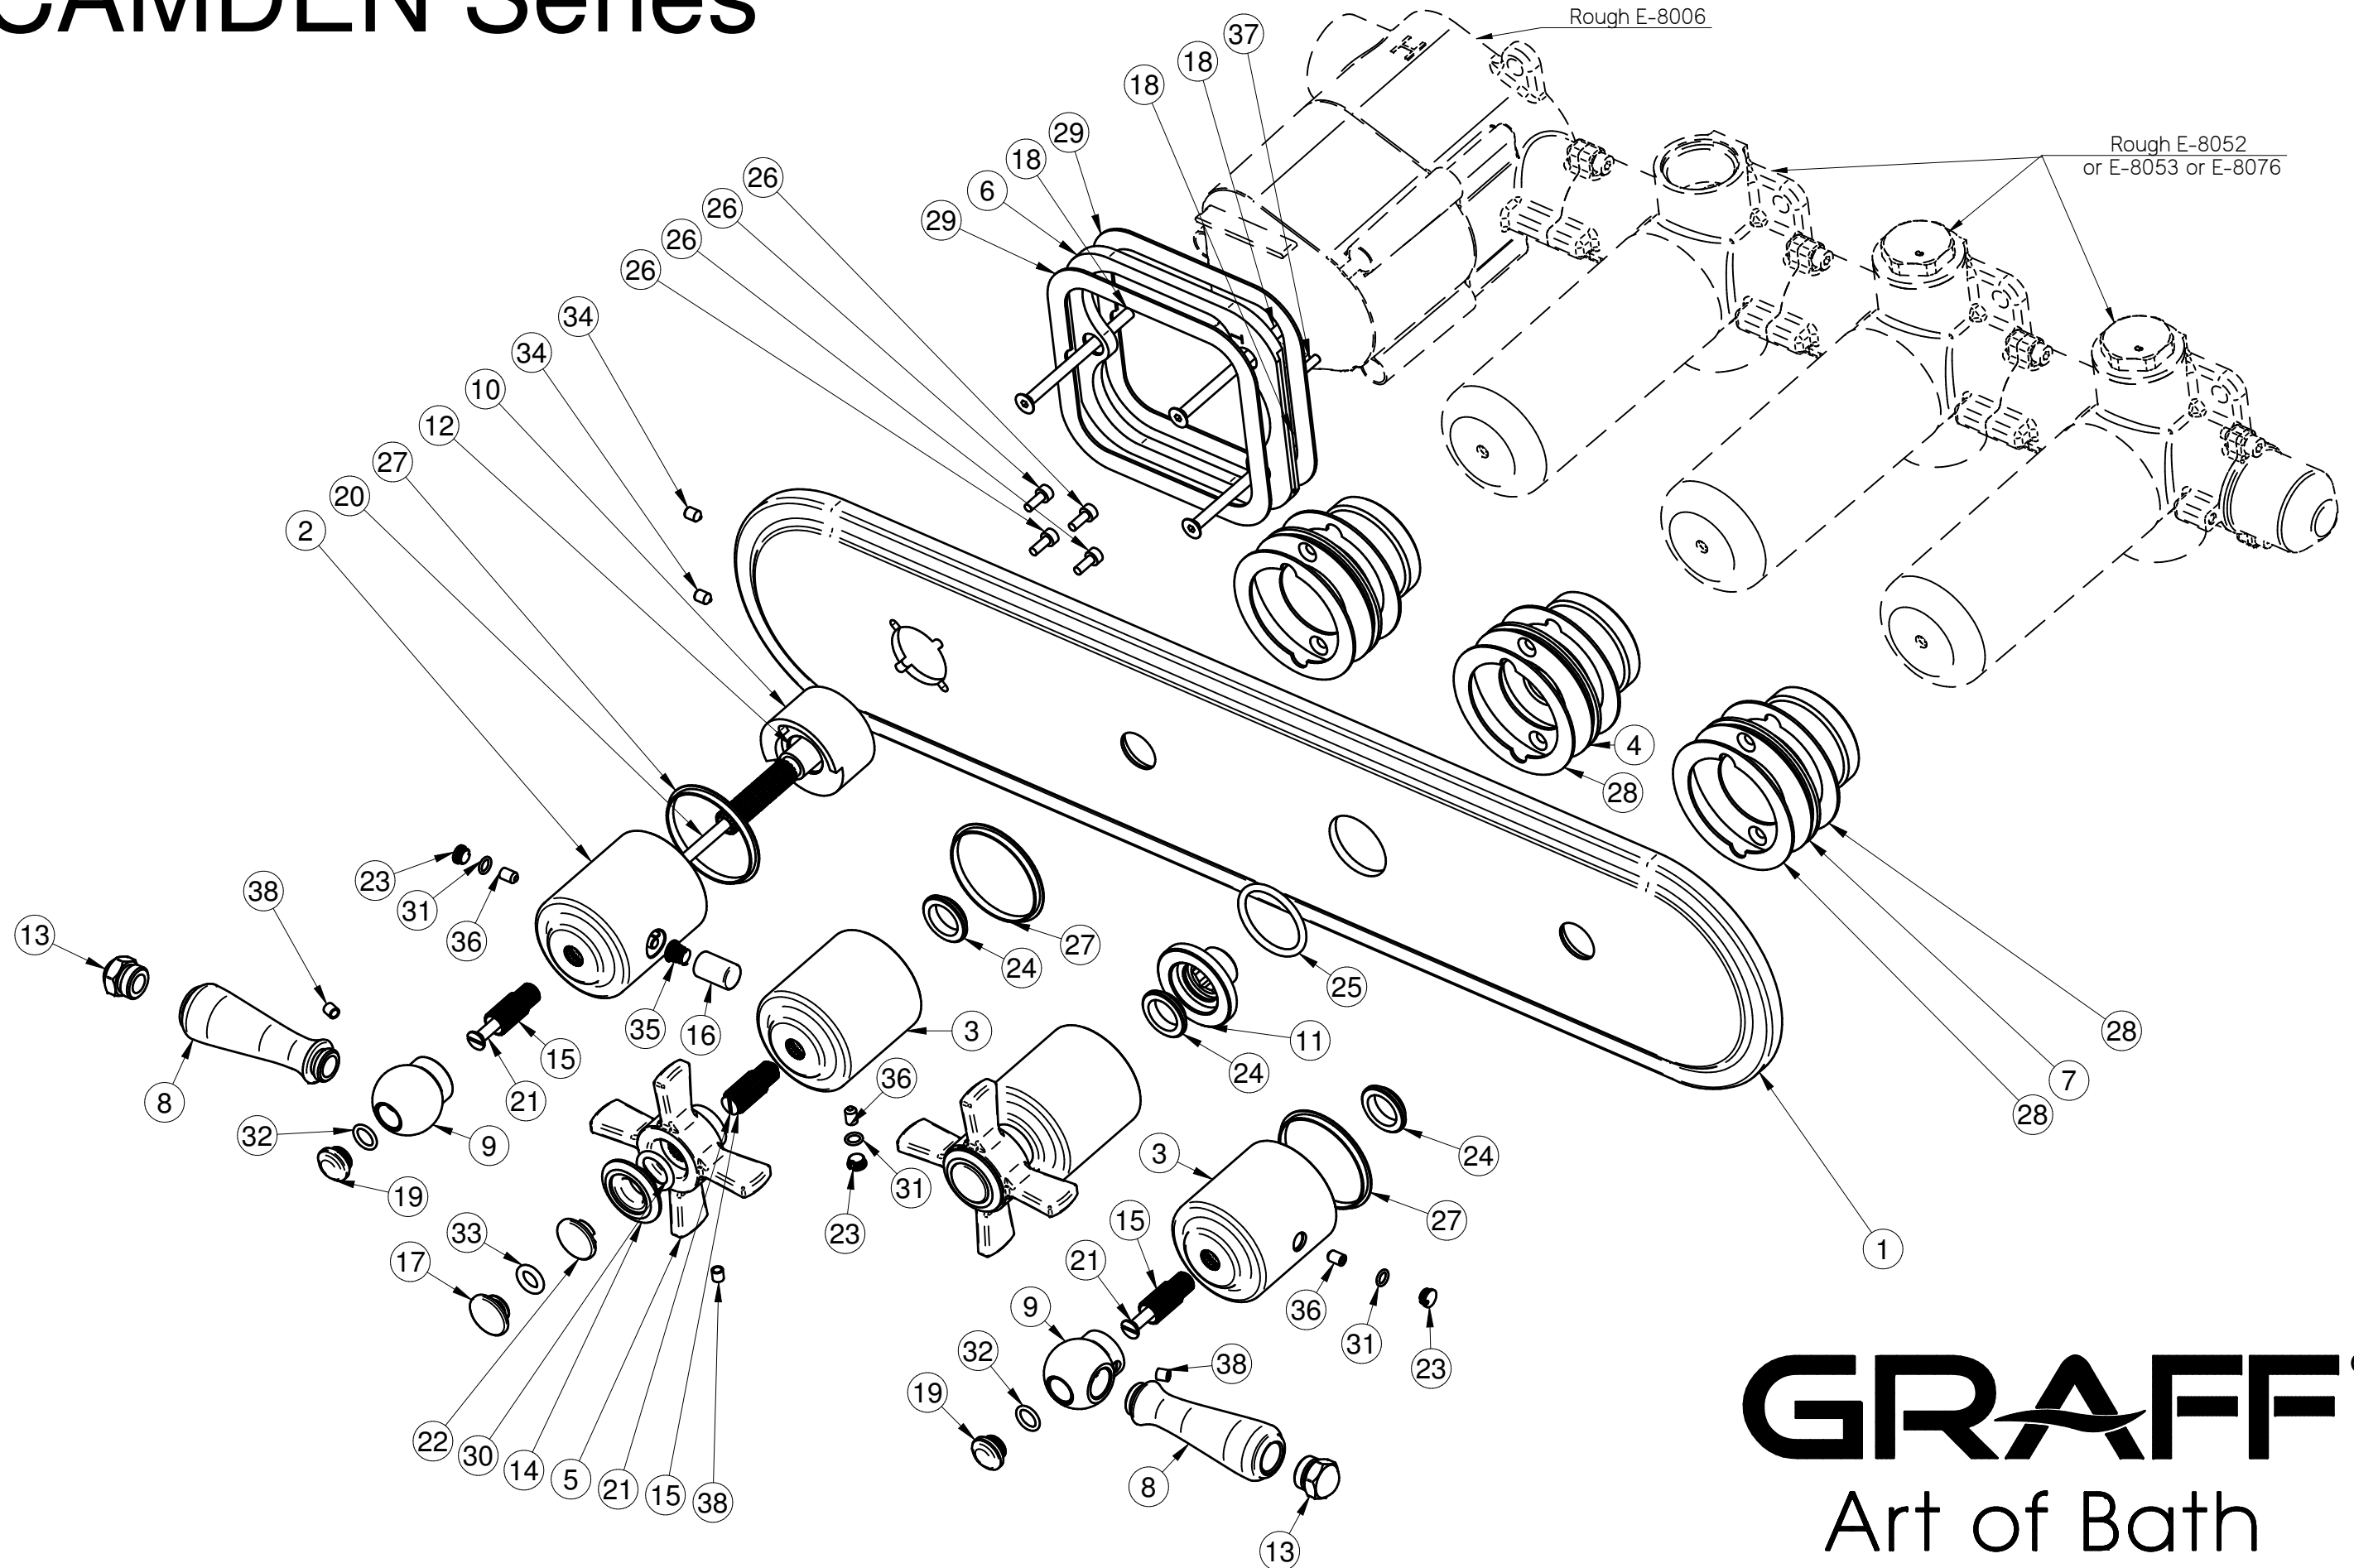

E-8088H-ALM48C16-T

CAMDEN Series

GRAFF[®]
Art of Bath