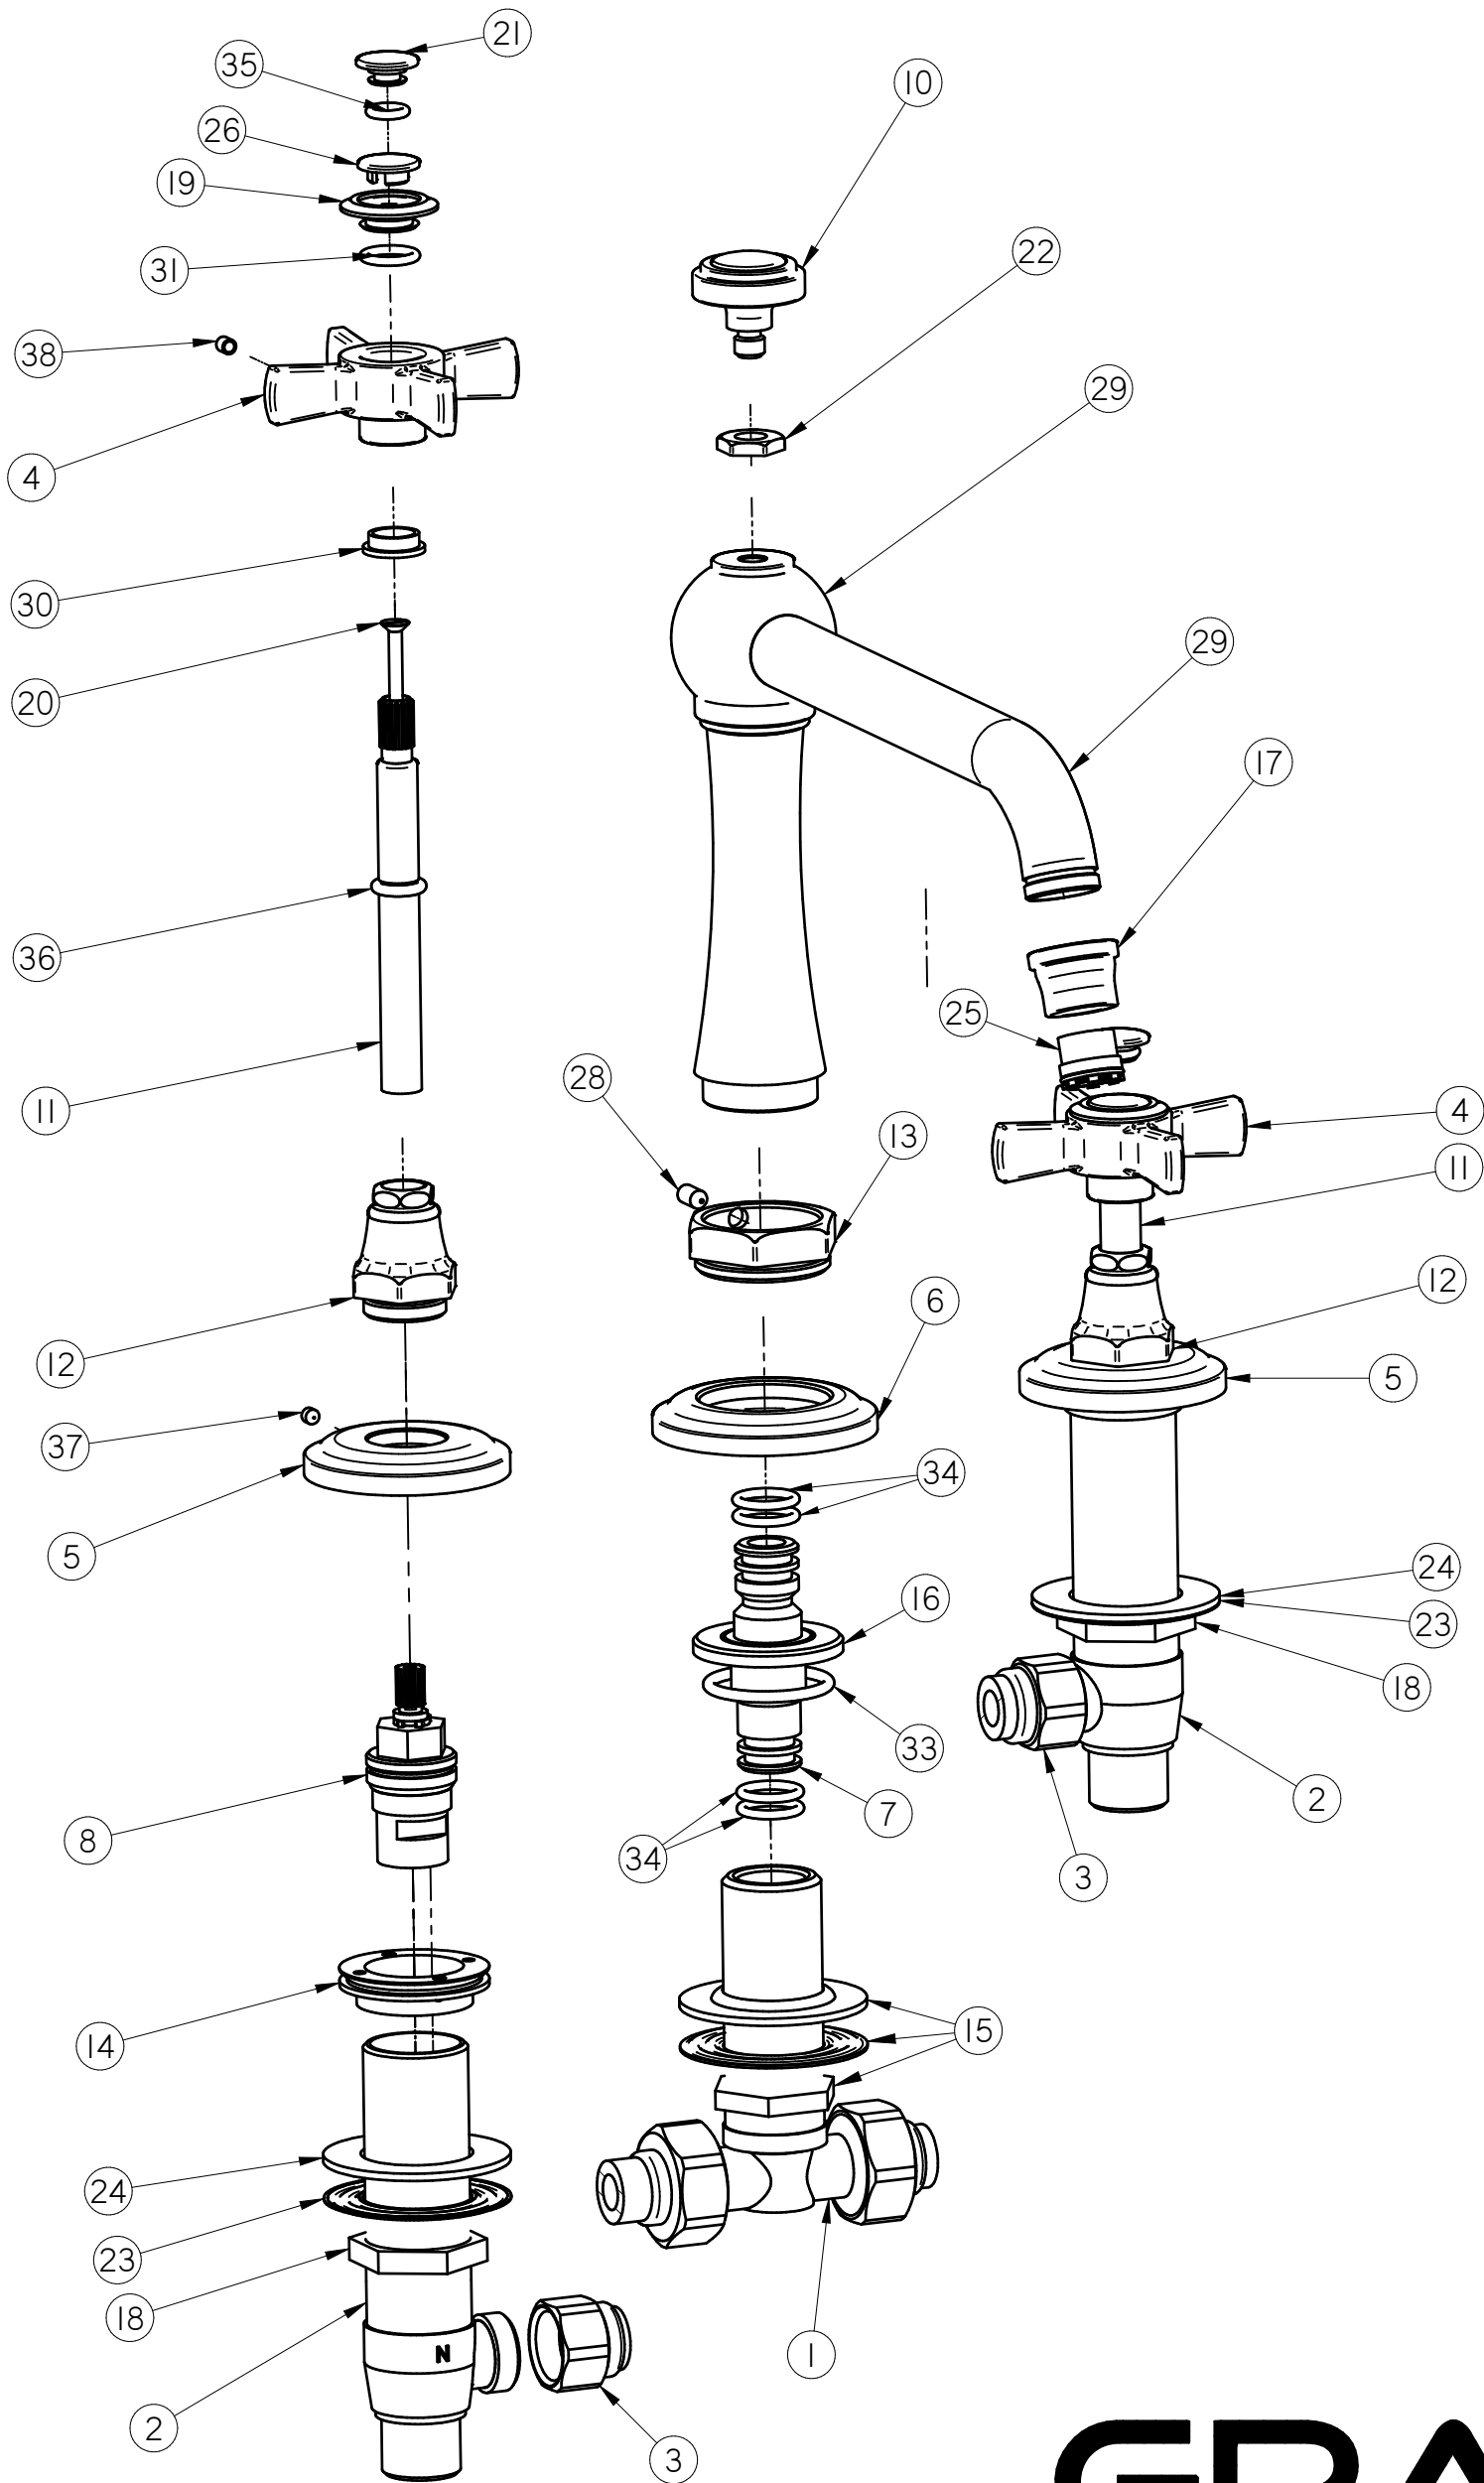

# E-6950-C16B

## CAMDEN Series

**GRAFF**<sup>®</sup>  
Art of Bath