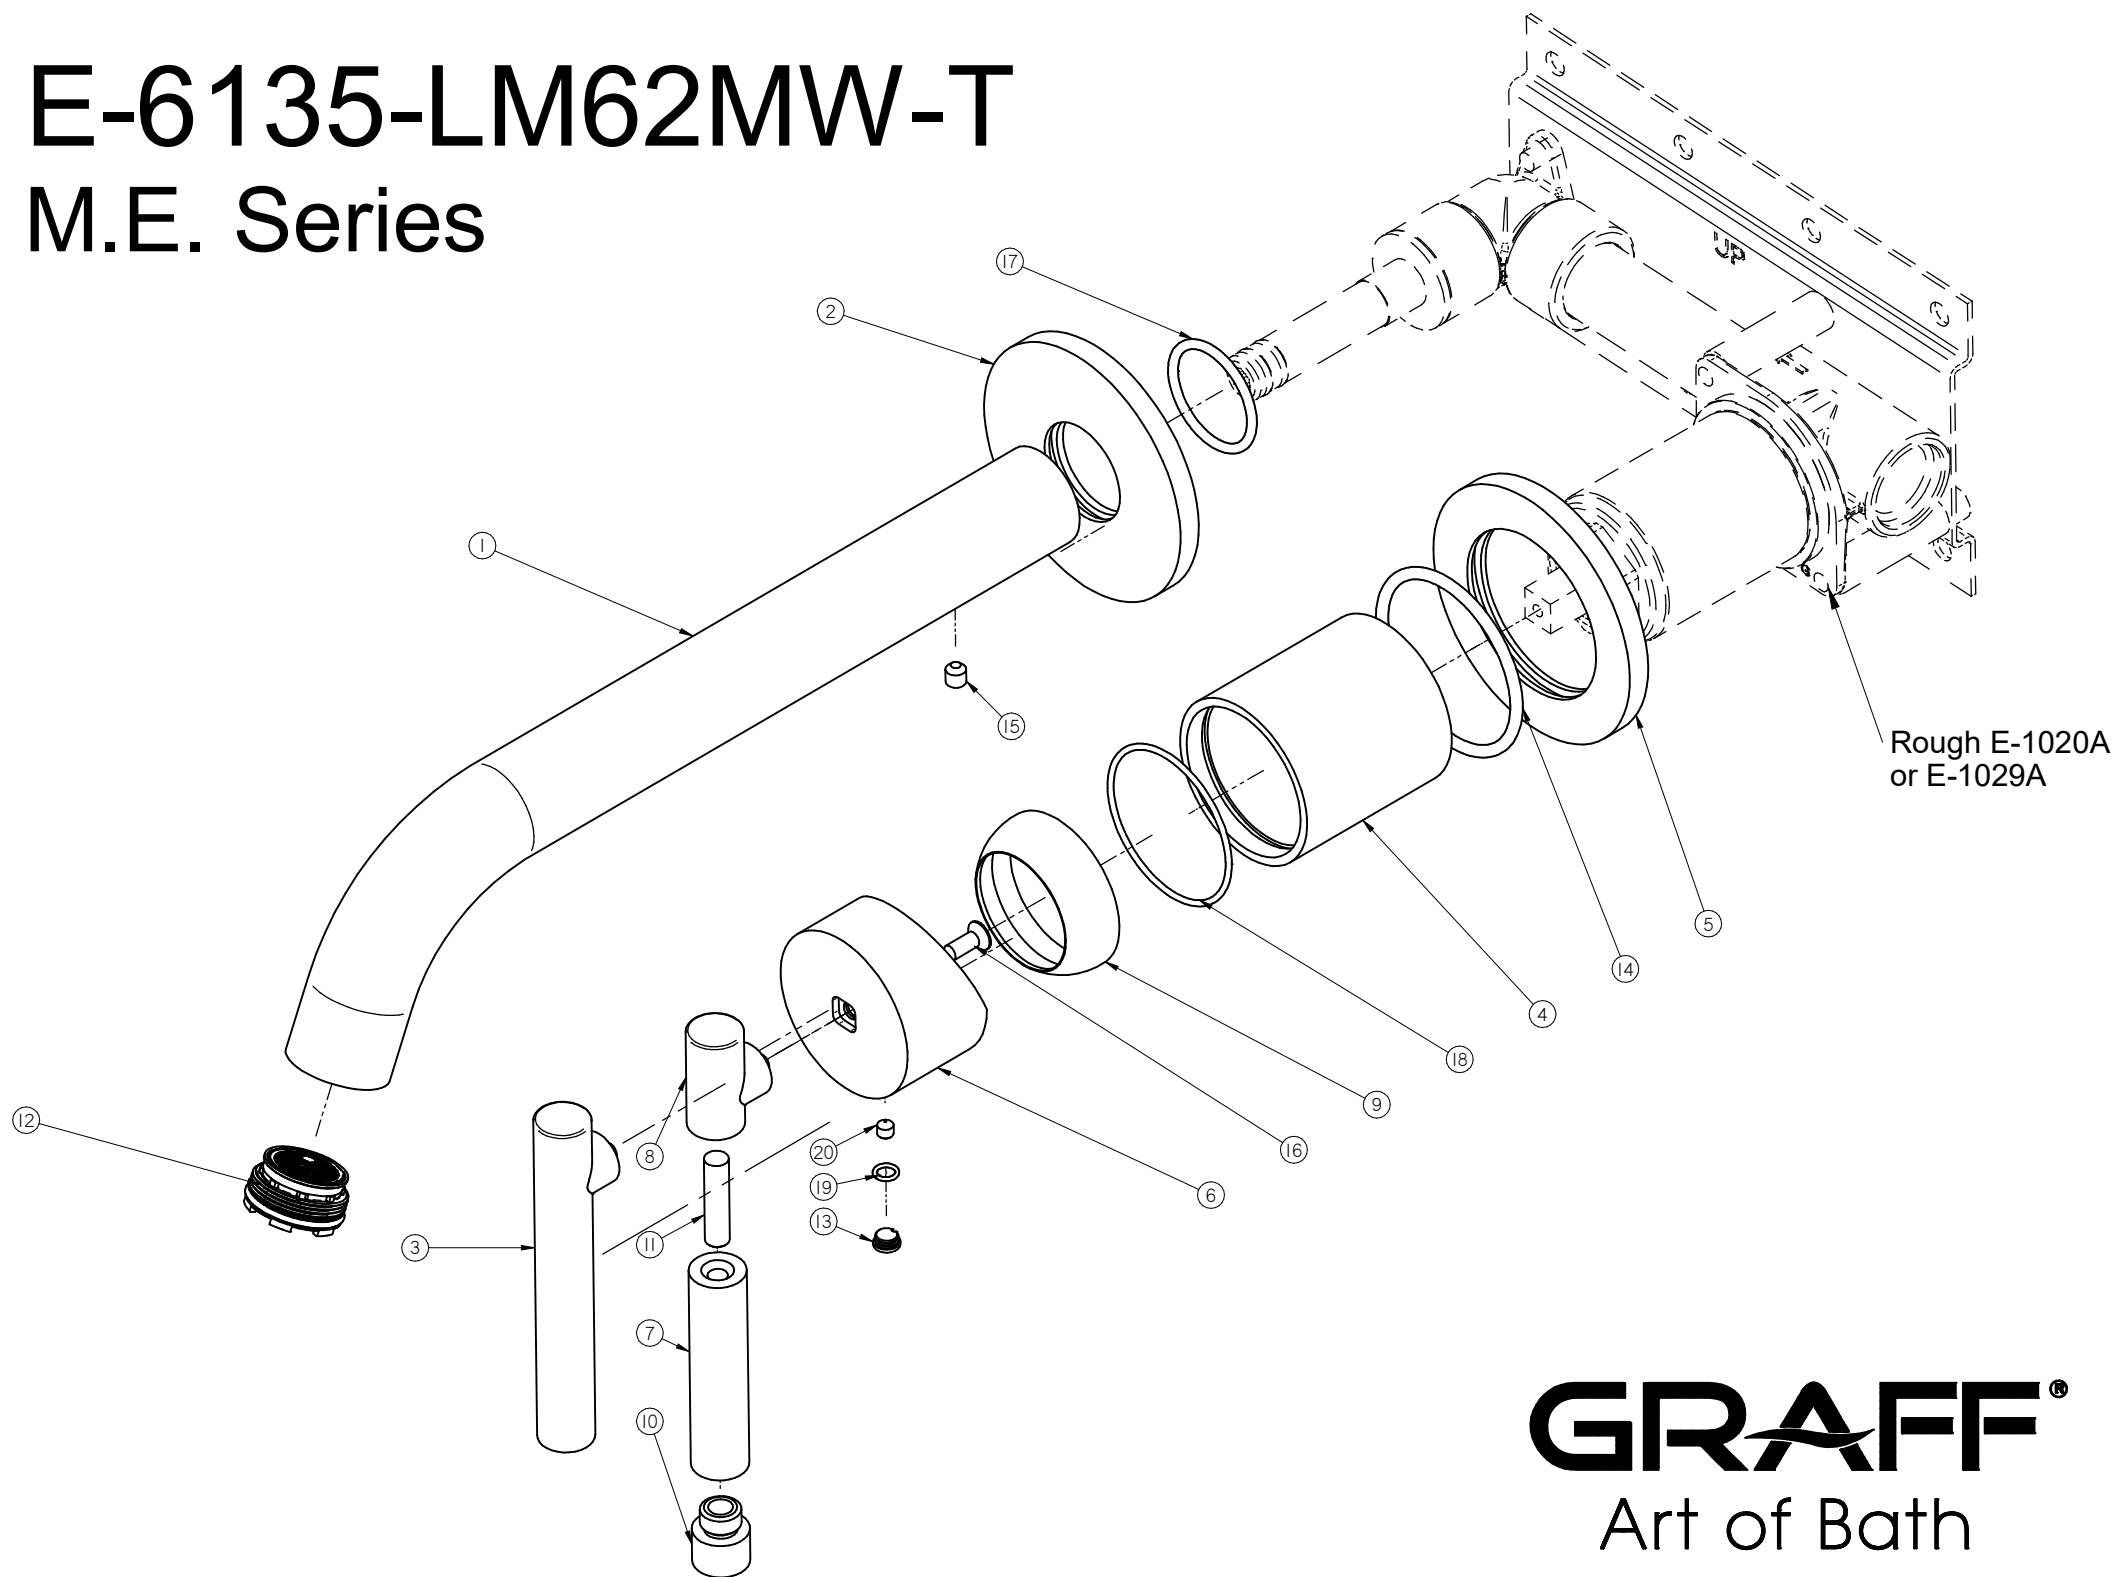

E-6135-LM62MW-T

M.E. Series

GRAFF[®]
Art of Bath