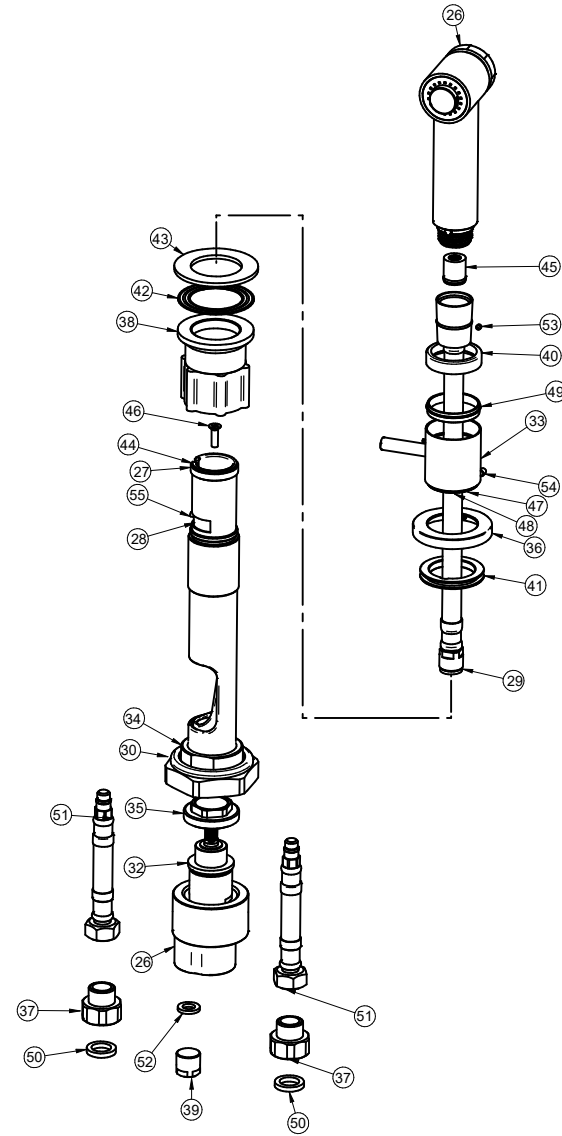

E-4895-LM49

Sosprio Series

GRAFF[®]
Art of Bath