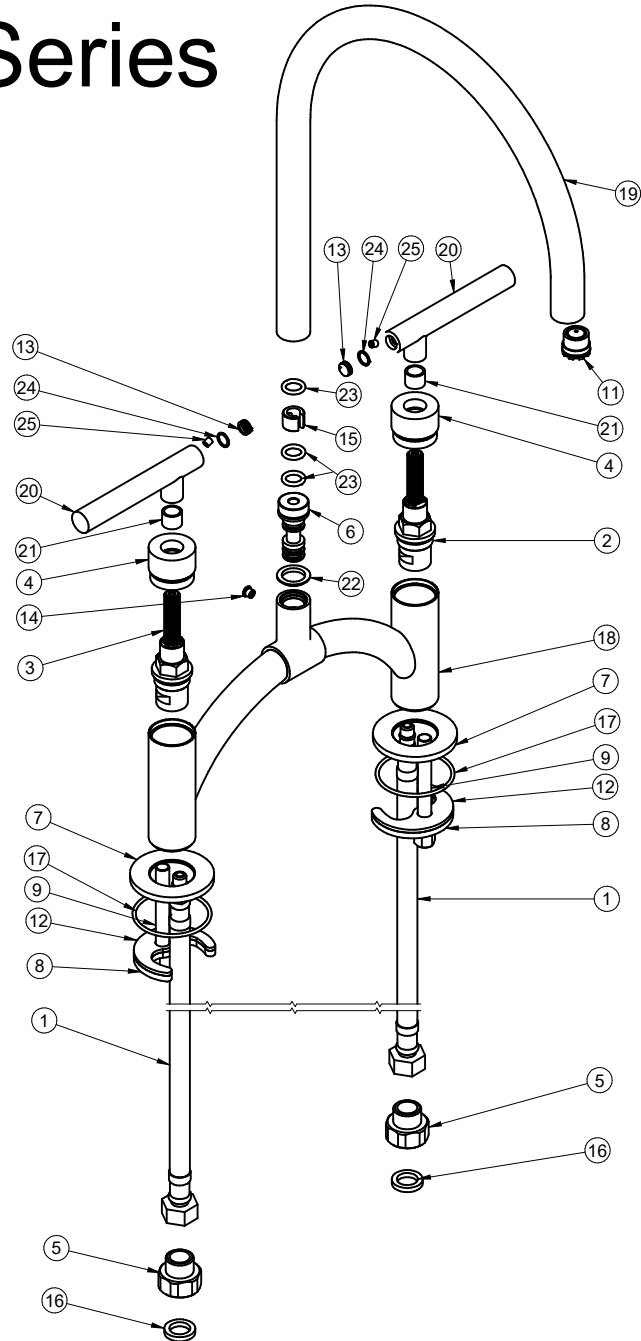

E-4895-LM49

Sosprio Series

GRAFF[®]
Art of Bath