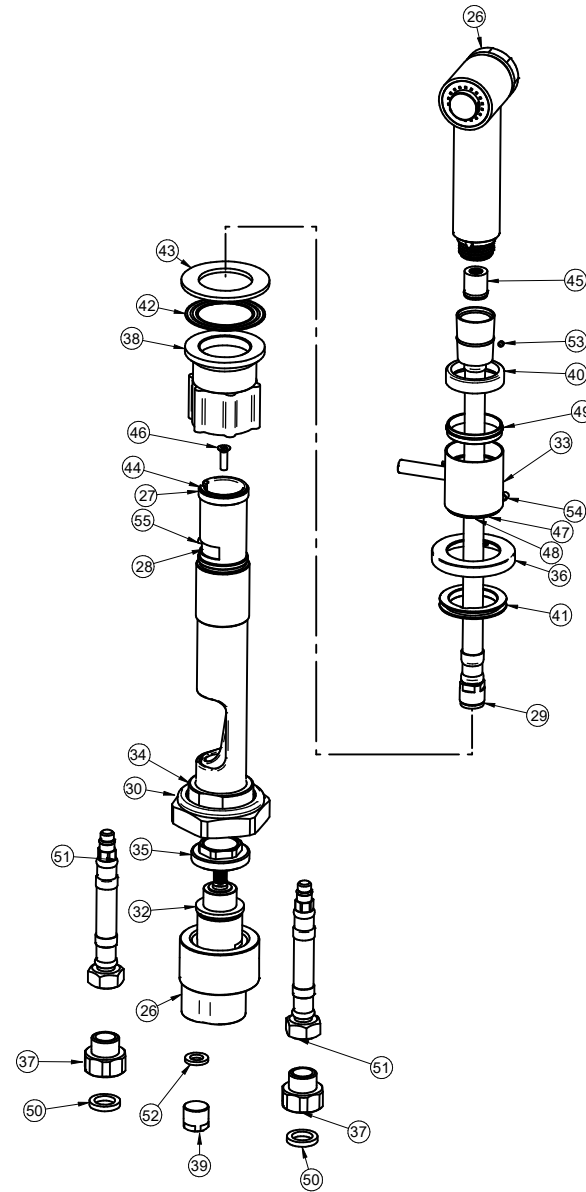

E-5895-LM49

Sosprio Series

GRAFF[®]
Art of Bath