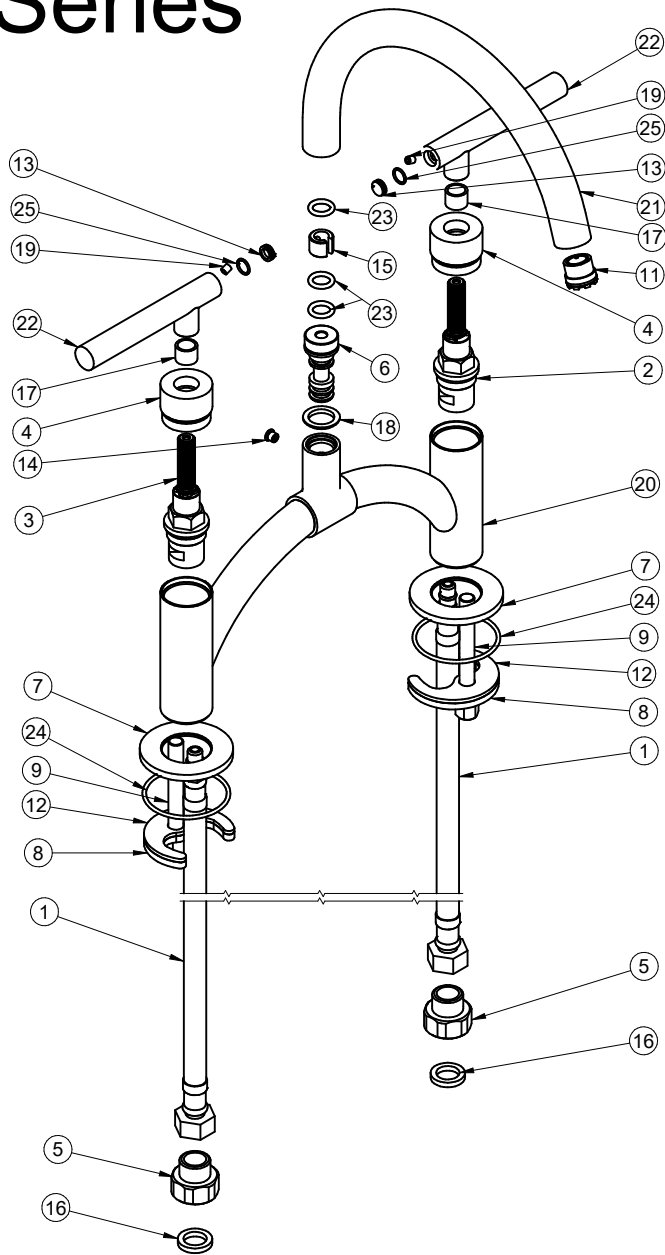

E-5895-LM49

Sosprio Series

GRAFF[®]
Art of Bath