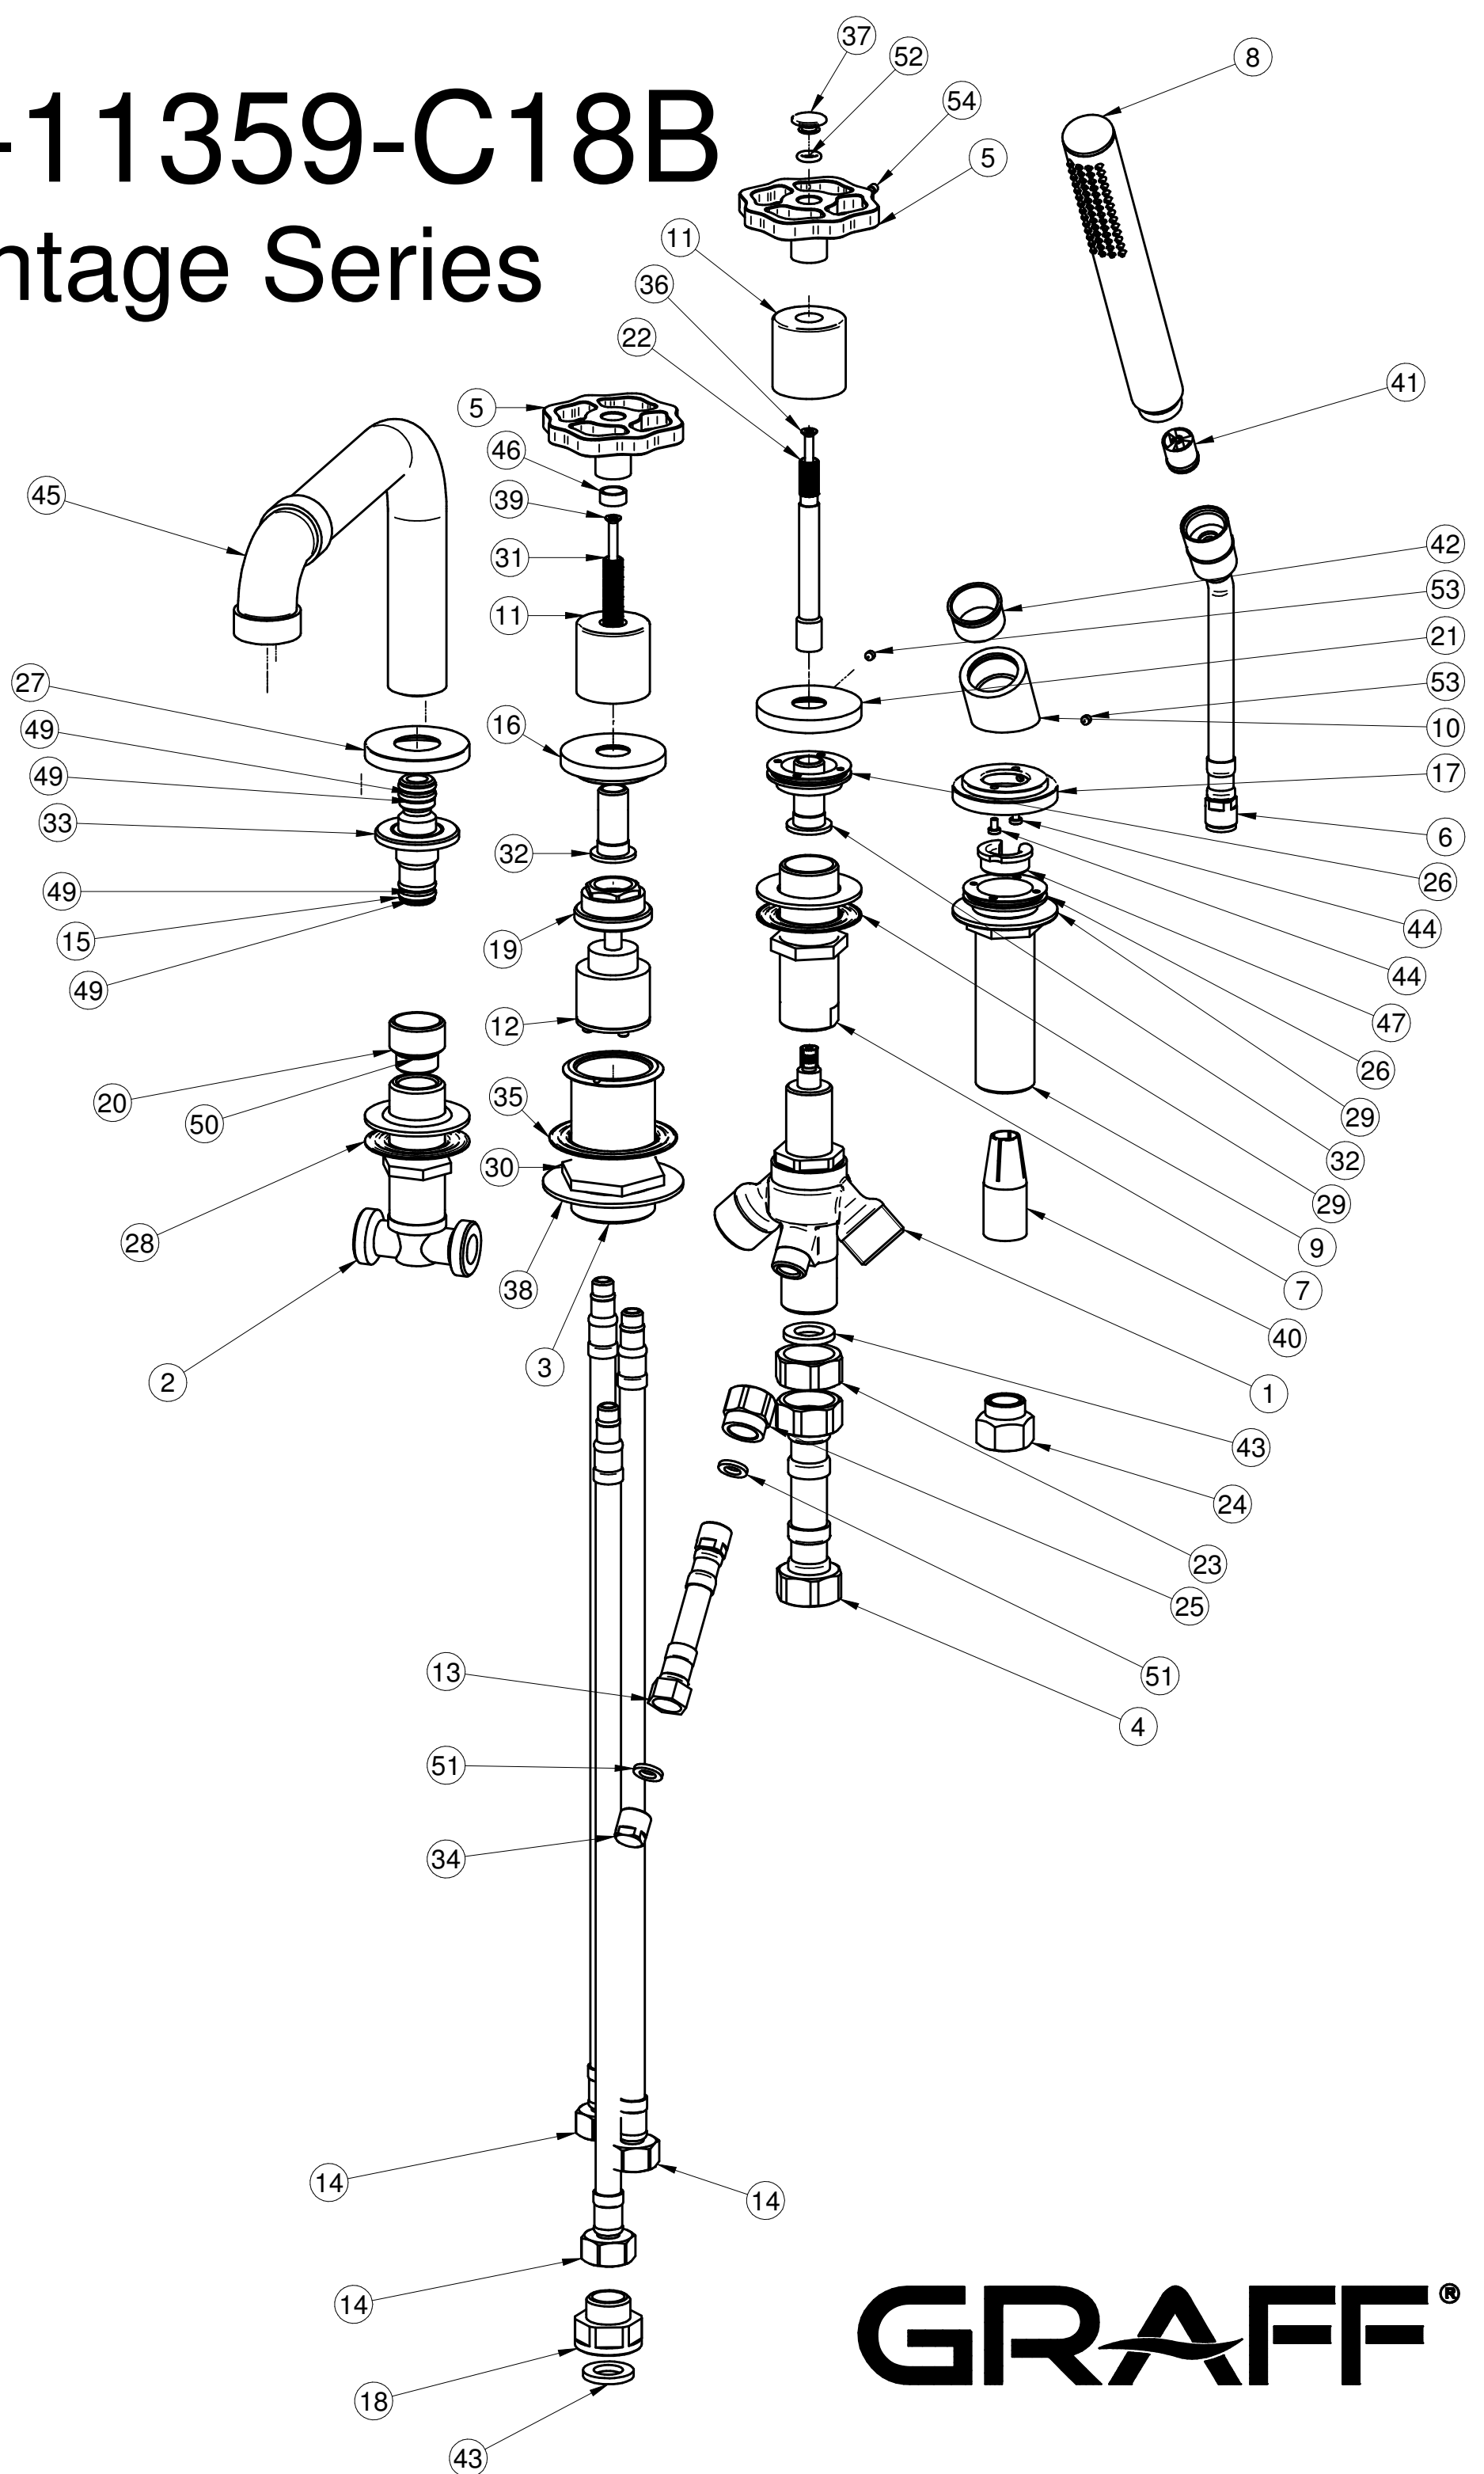

E-11359-C18B

Vintage Series

GRAFF®