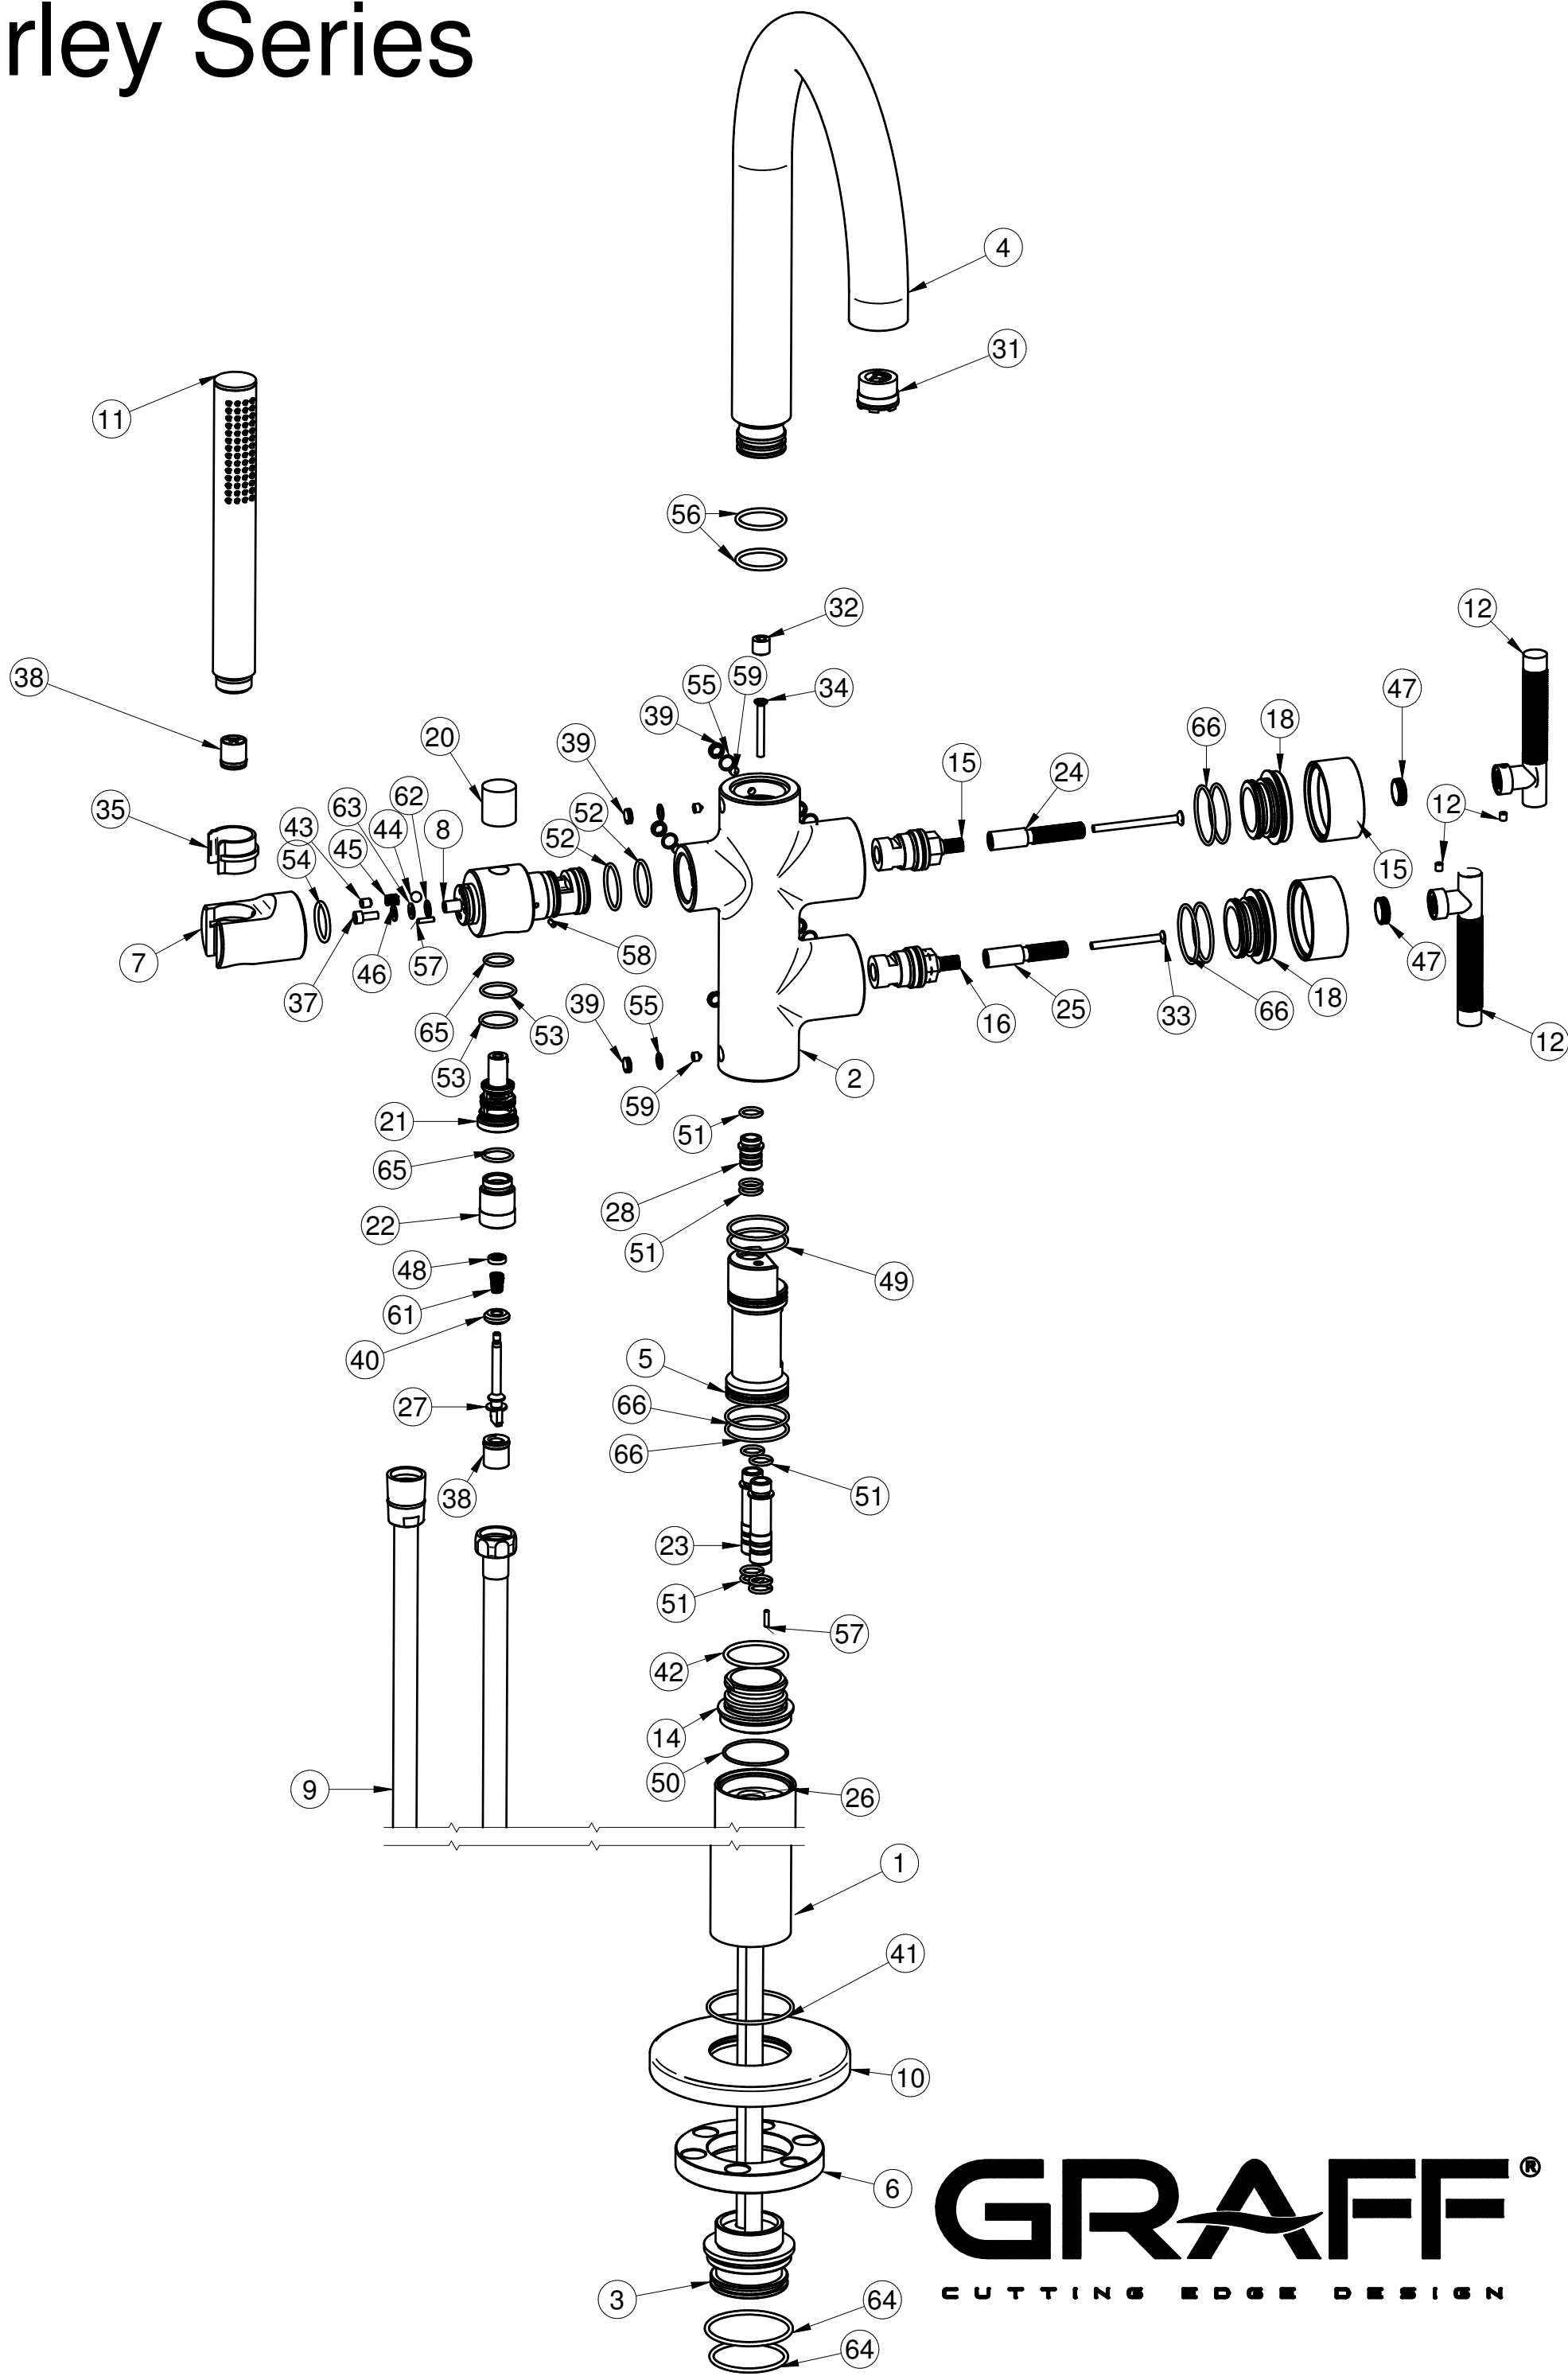

E-11457-LM57B-T

Harley Series

GRAFF[®]
CUTTING EDGE DESIGN