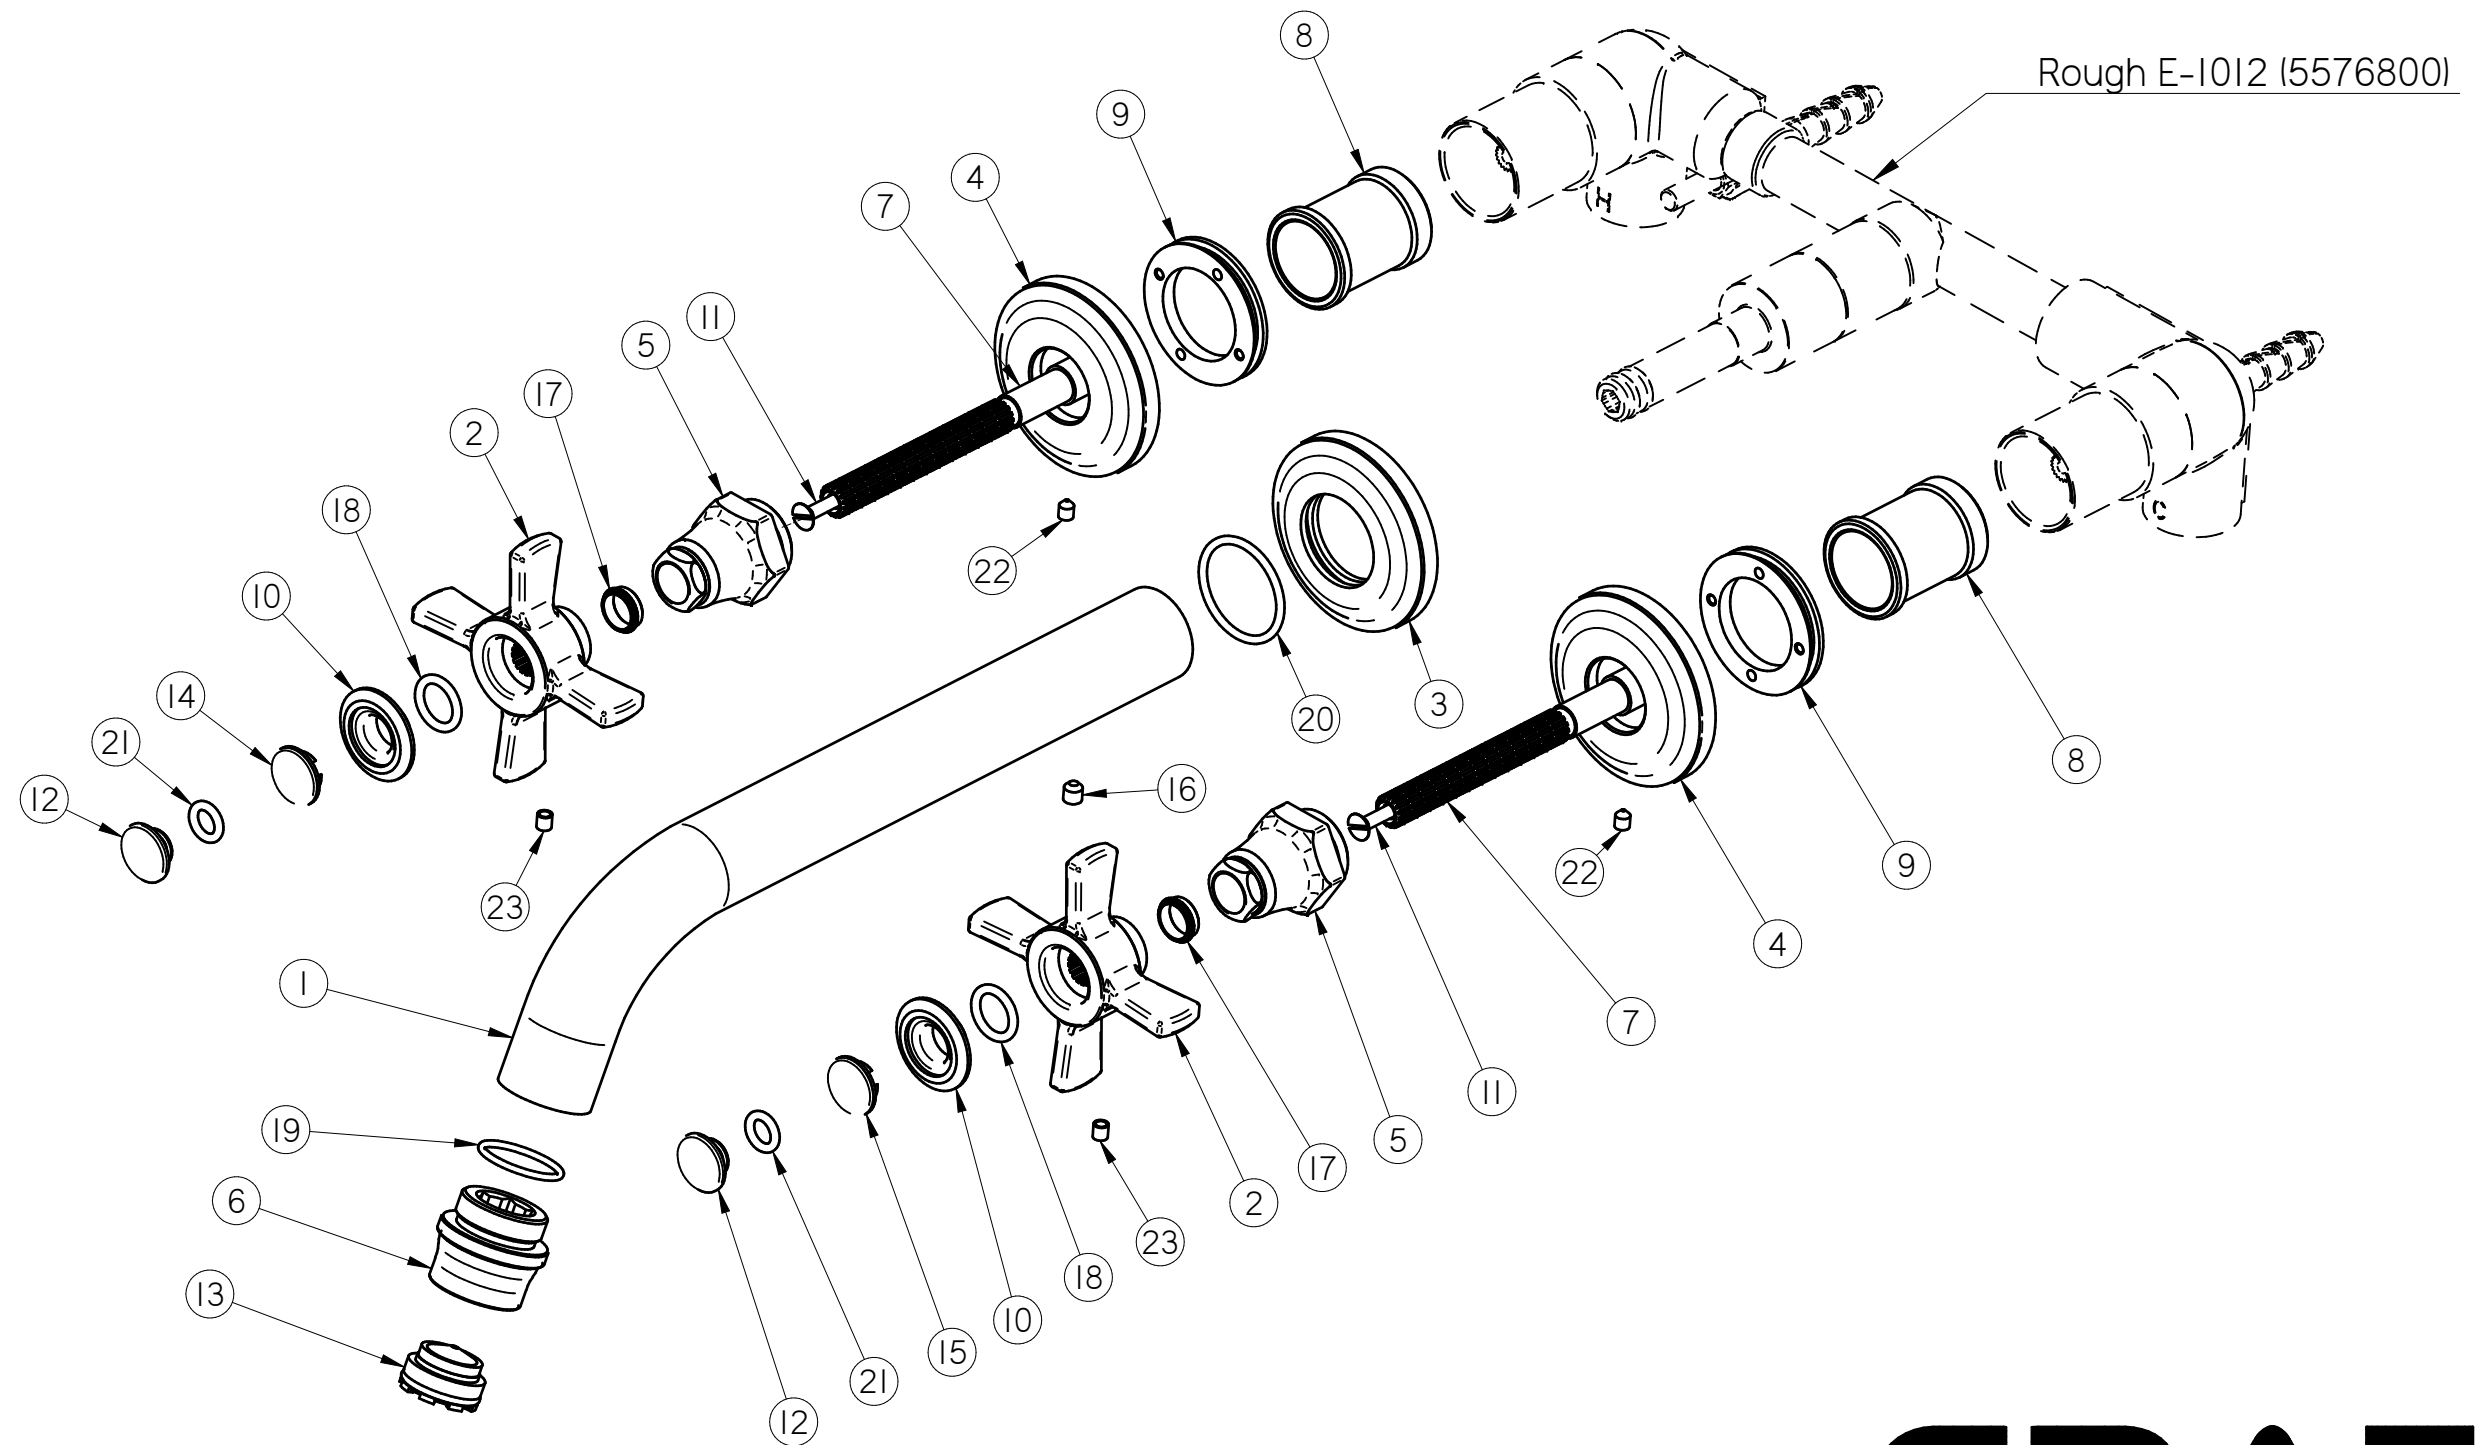

E-6931-C16B-T

CAMDEN Series

GRAFF[®]
Art of Bath