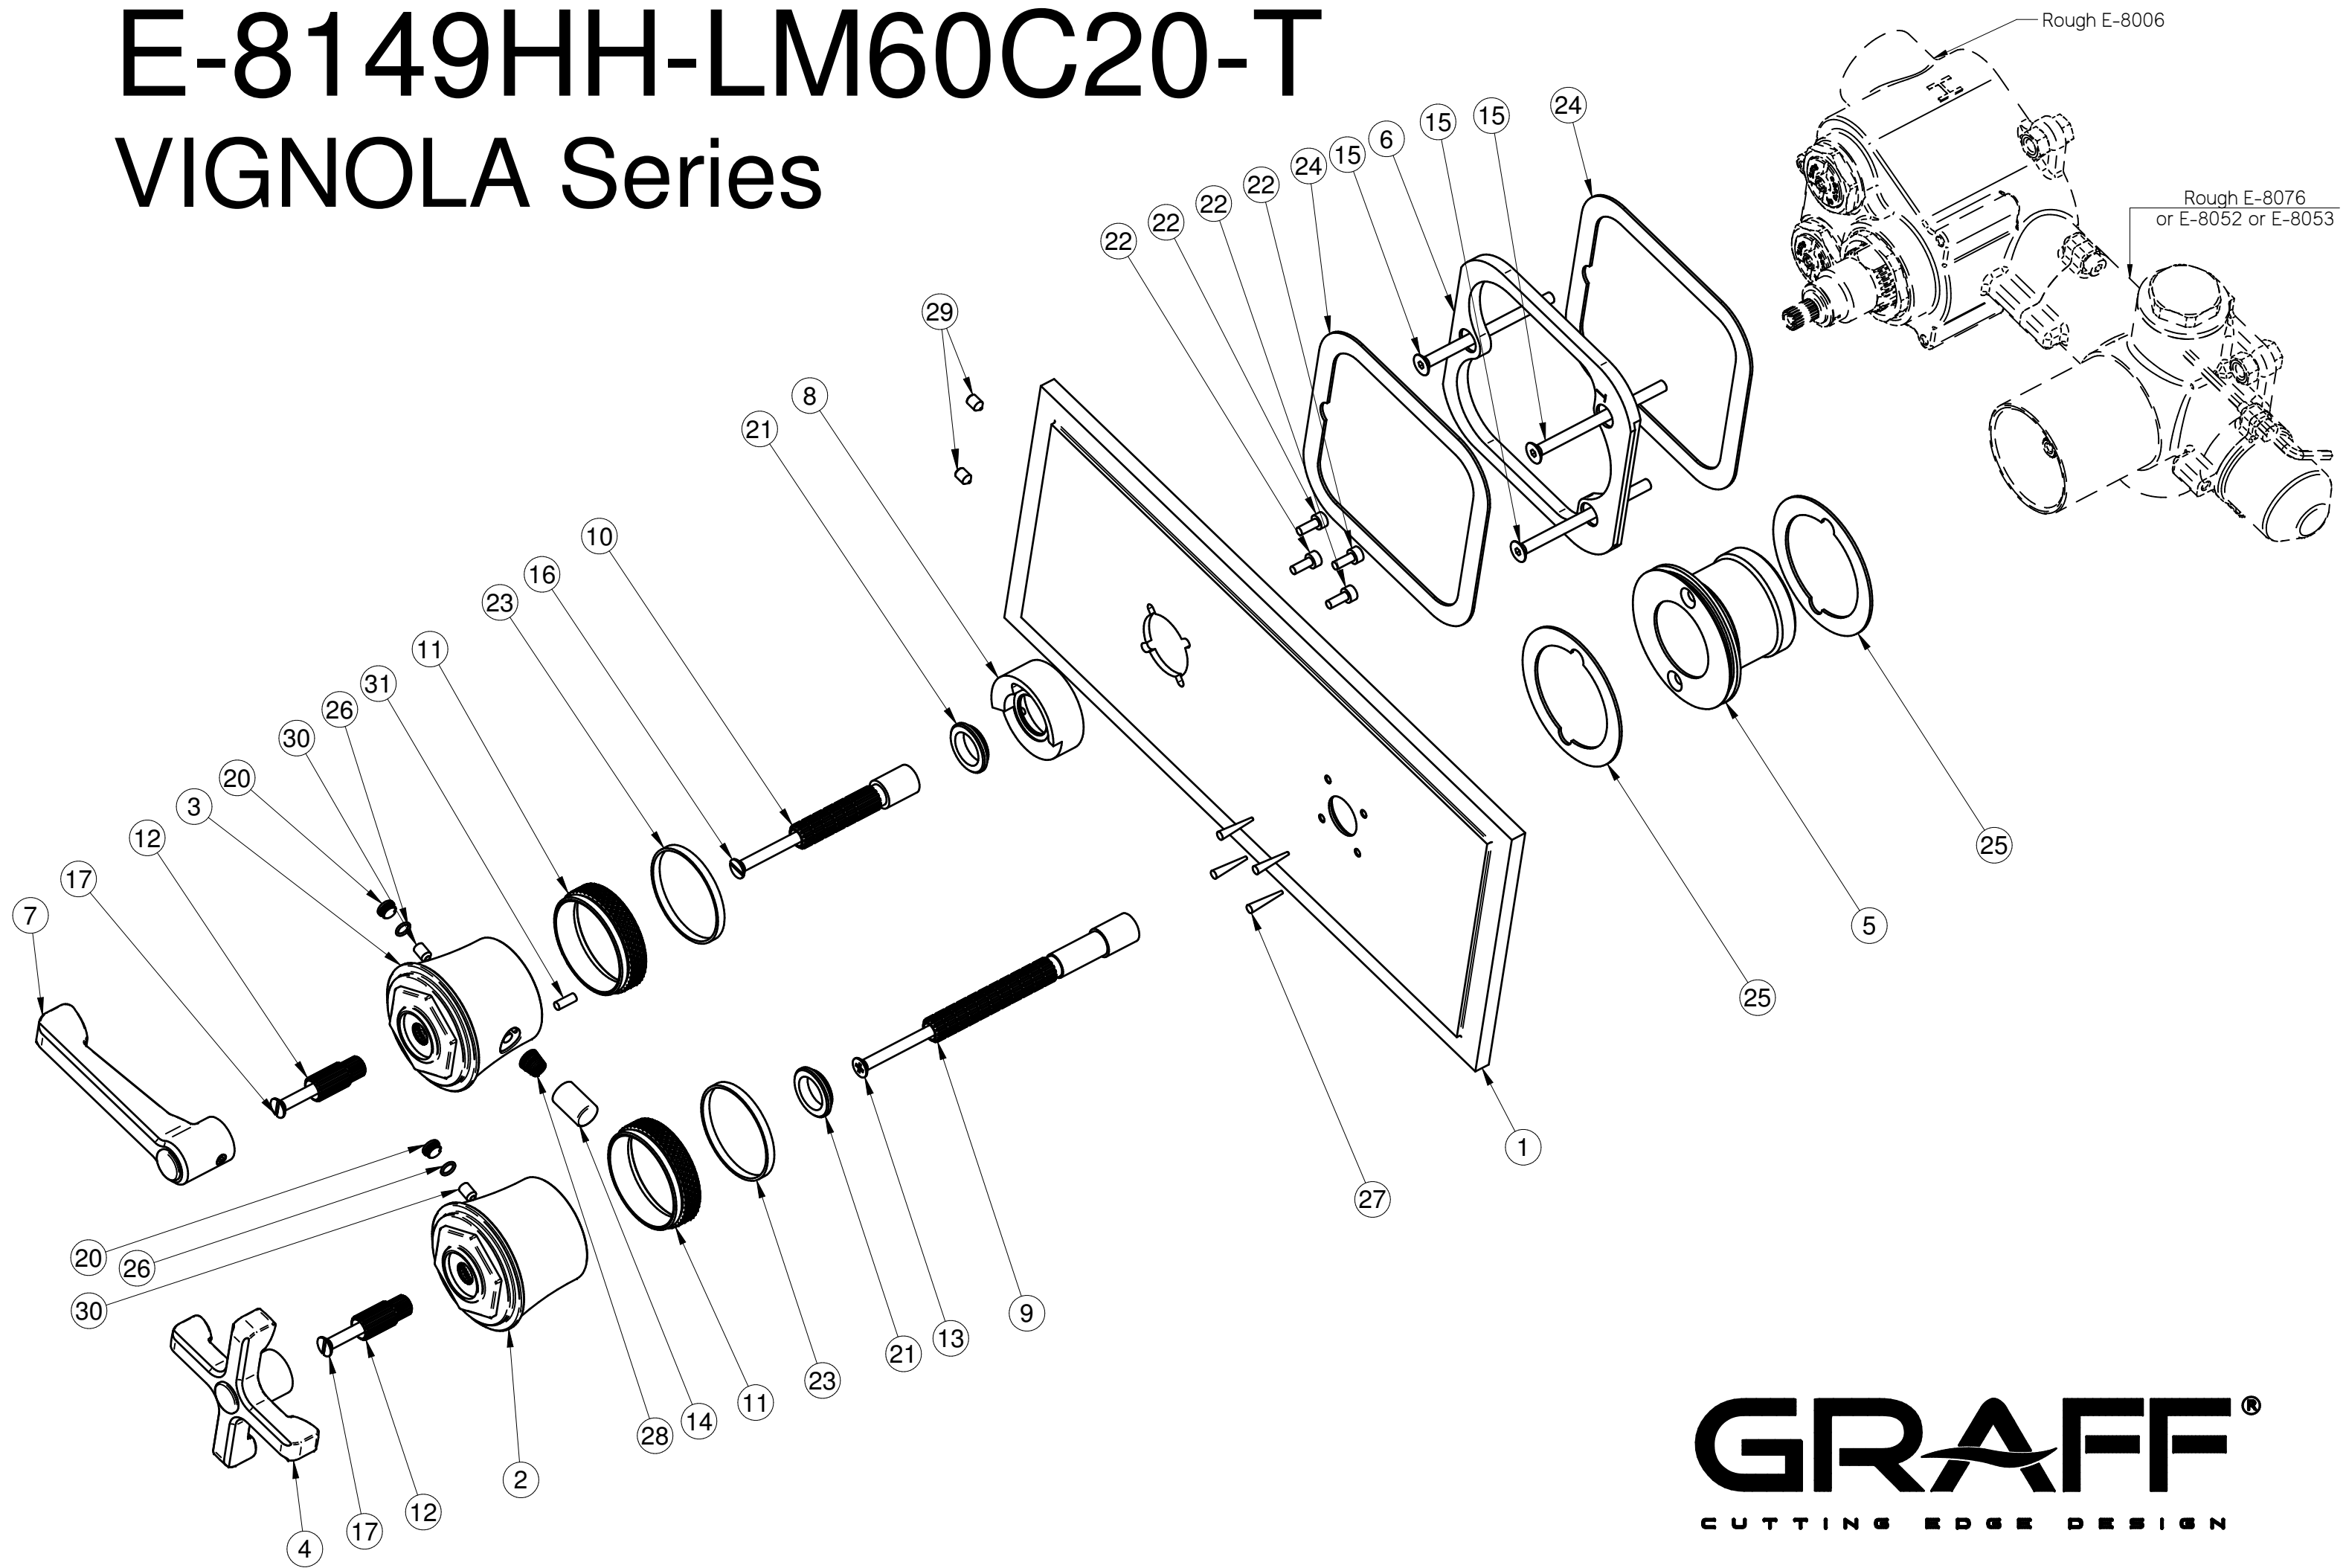

# E-8149HH-LM60C20-T

## VIGNOLA Series

**GRAFF**<sup>®</sup>  
CUTTING EDGE DESIGN