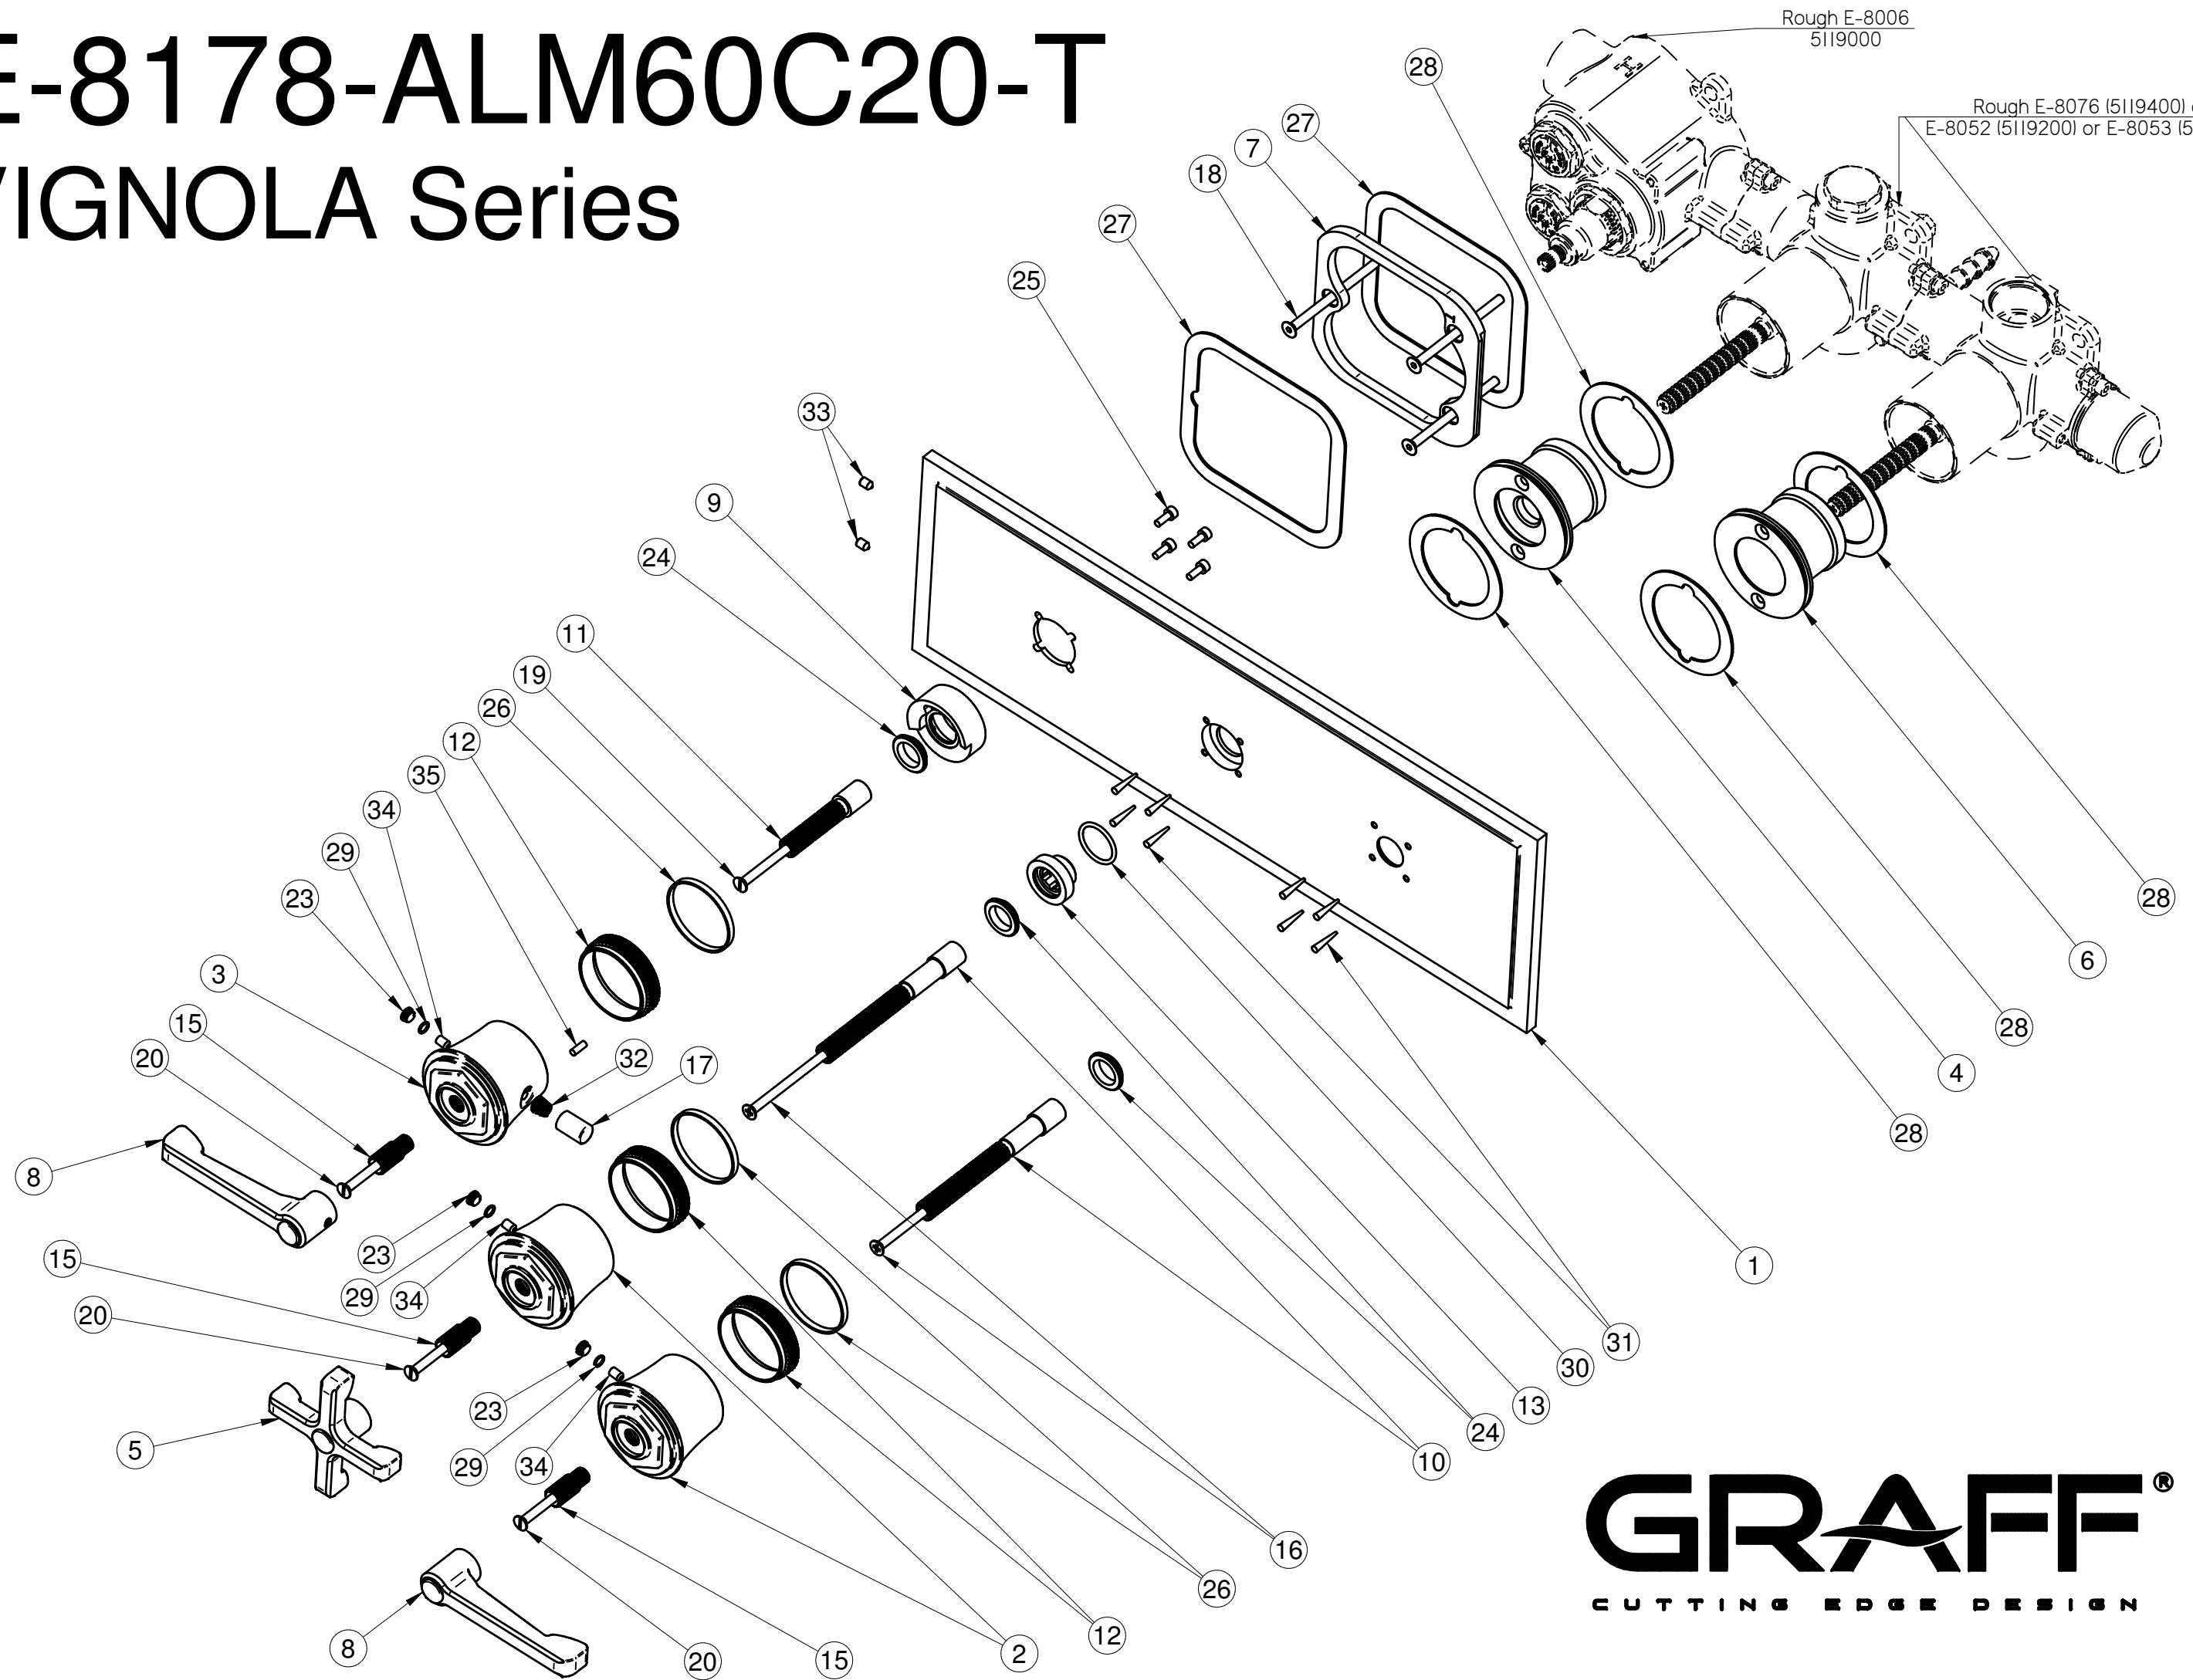

# E-8178-ALM60C20-T

## VIGNOLA Series

**GRAFF**<sup>®</sup>  
CUTTING EDGE DESIGN