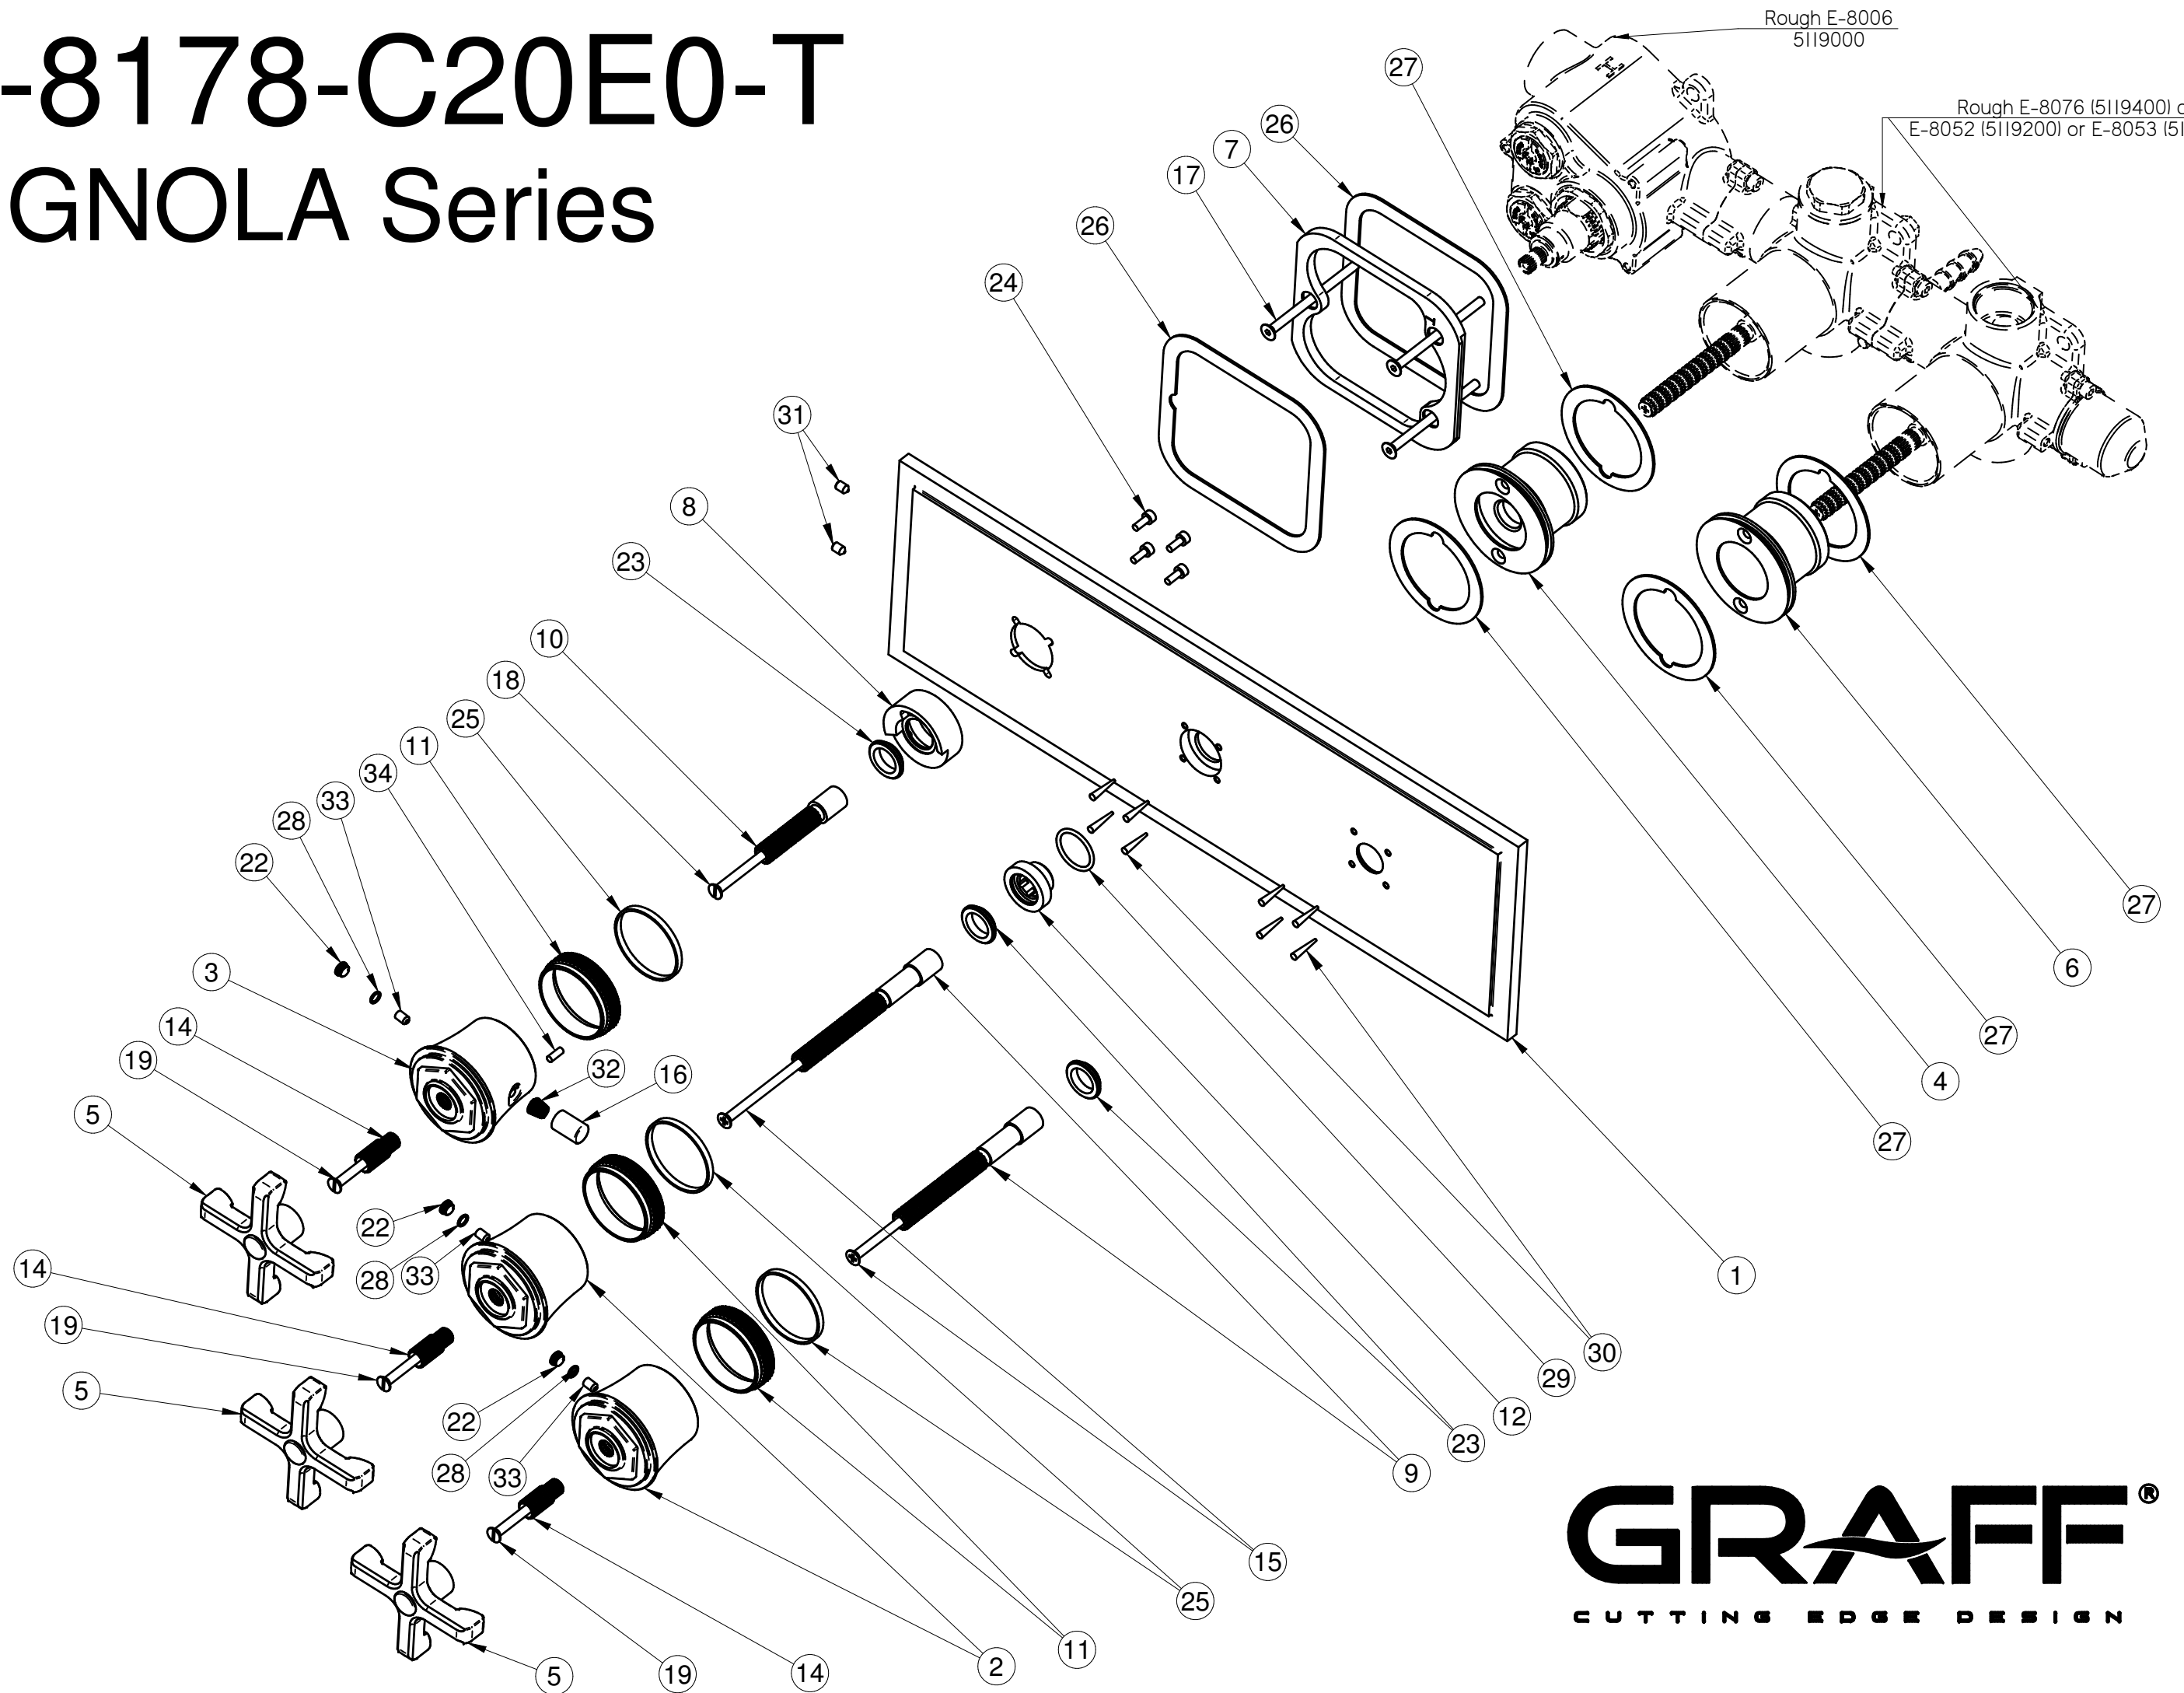

E-8178-C20E0-T

VIGNOLA Series

GRAFF[®]
CUTTING EDGE DESIGN