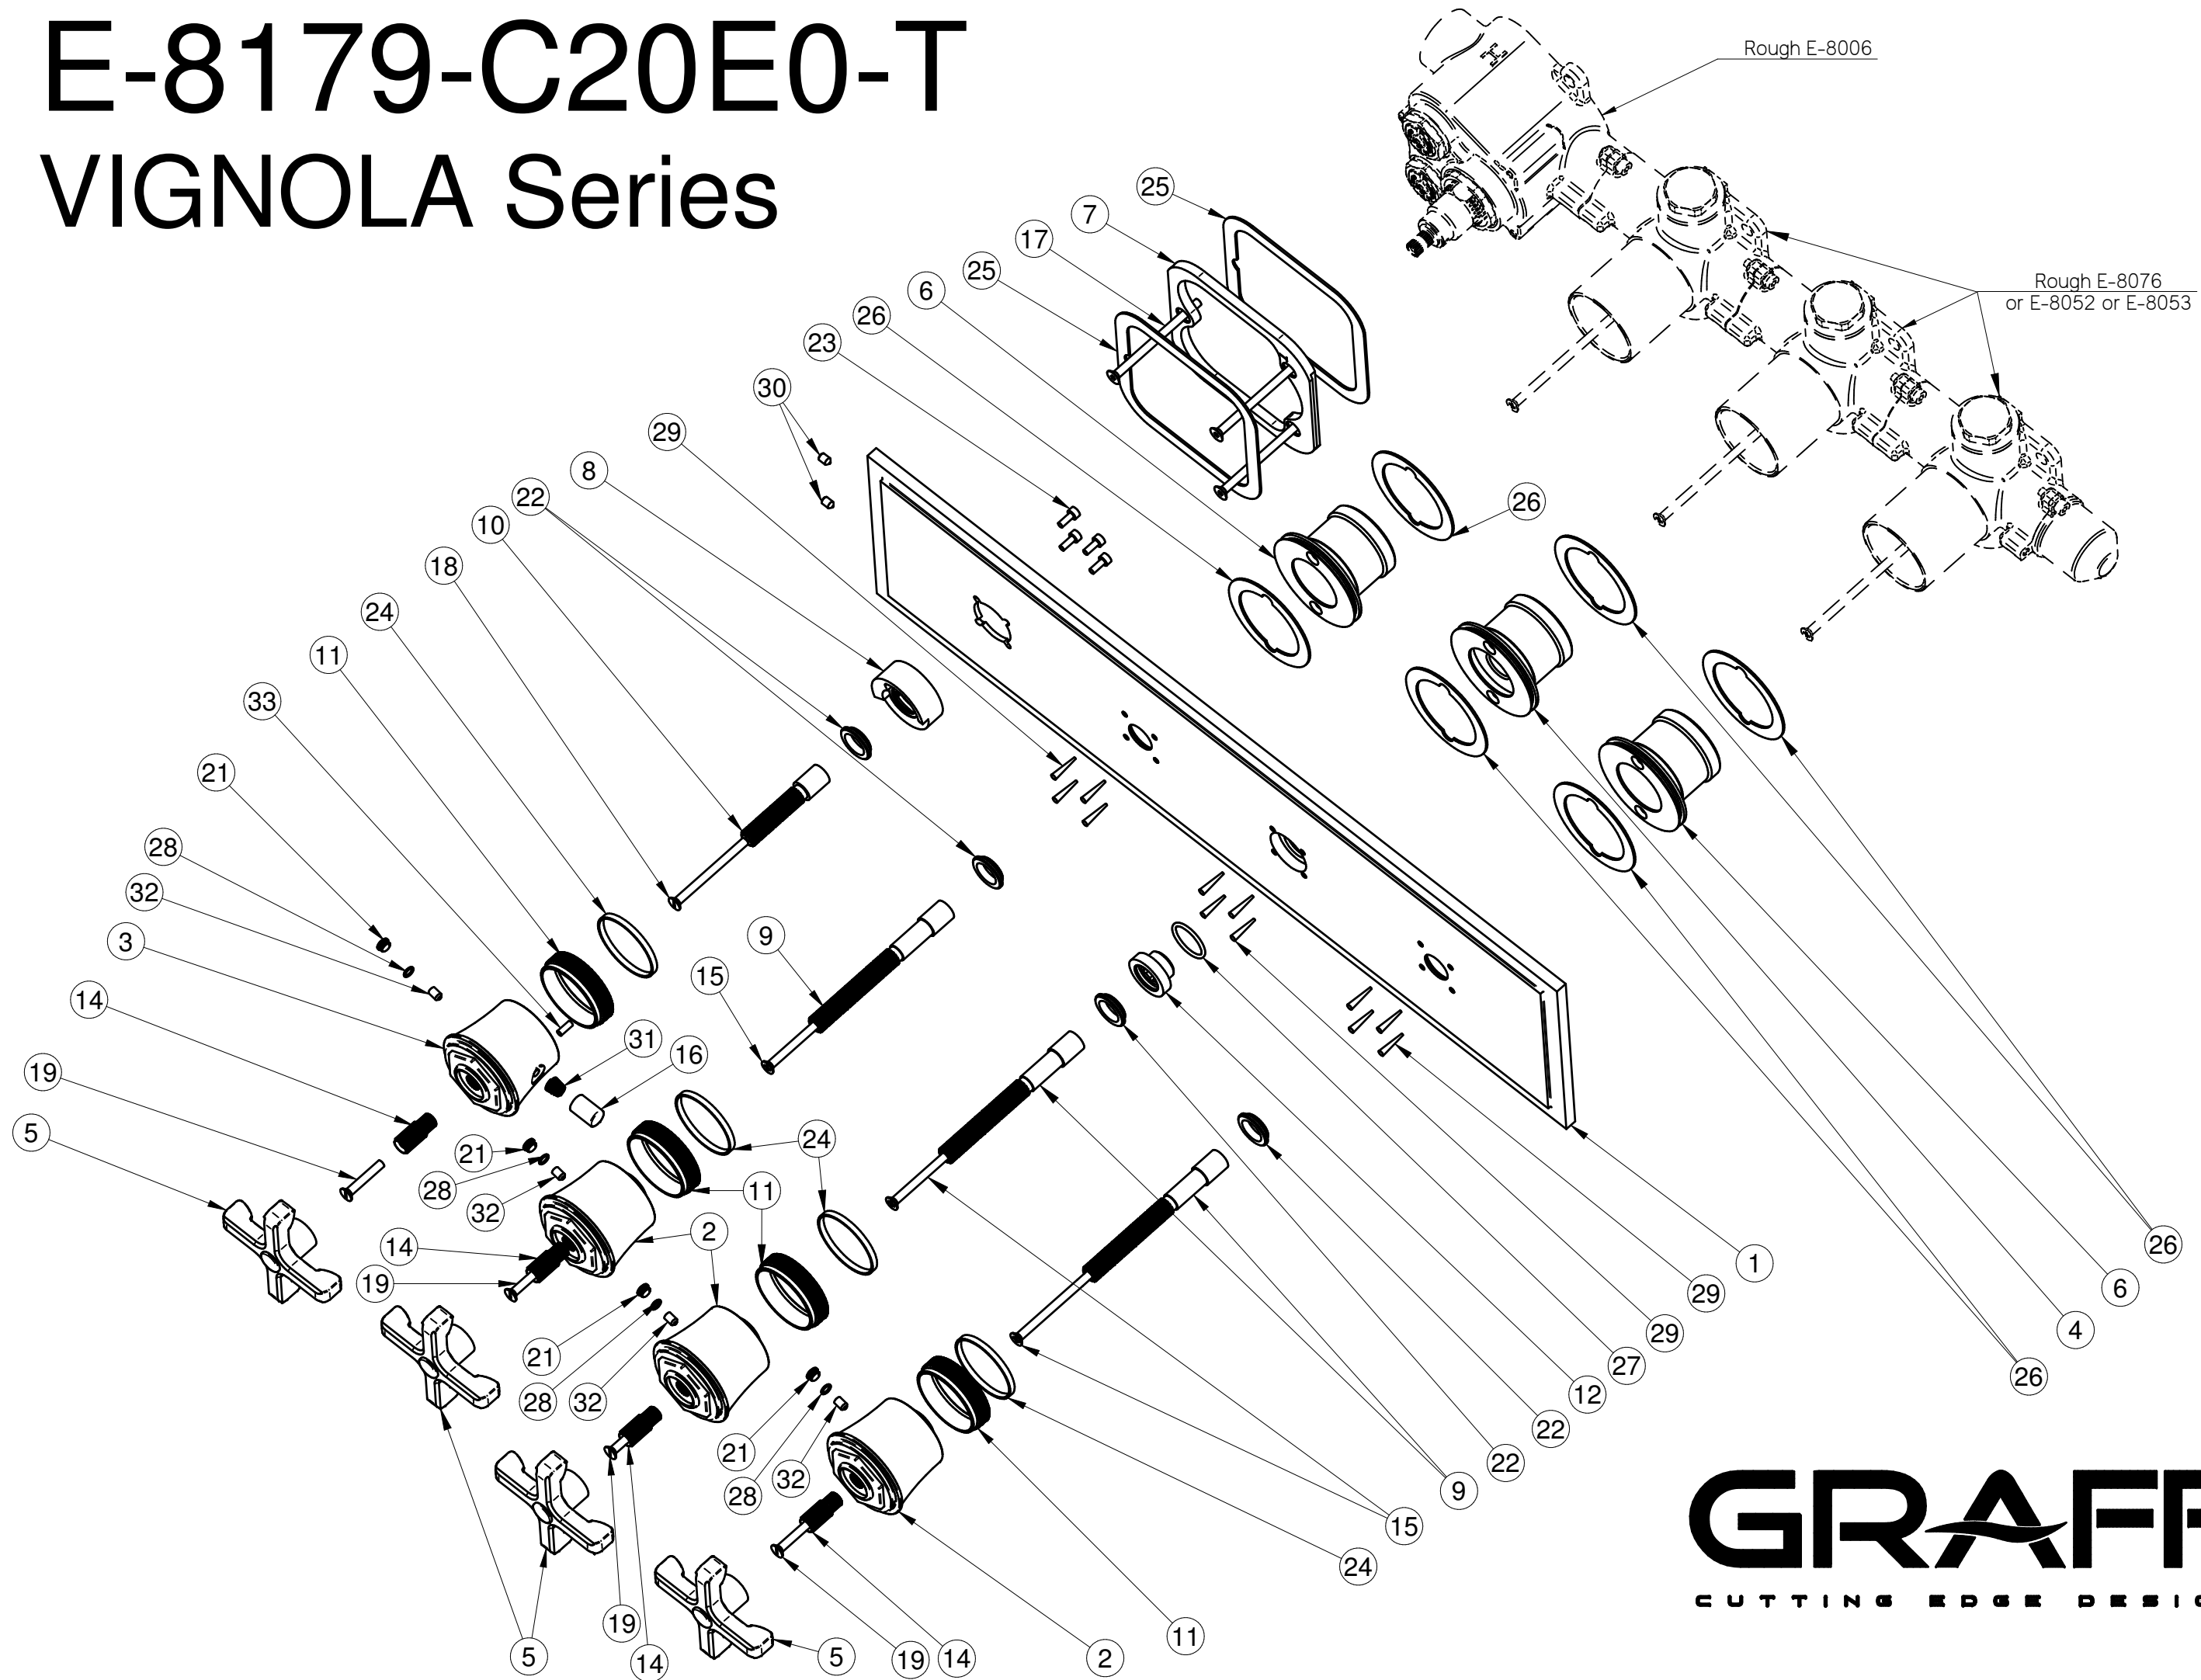

E-8179-C20E0-T

VIGNOLA Series

GRAFF[®]
CUTTING EDGE DESIGN