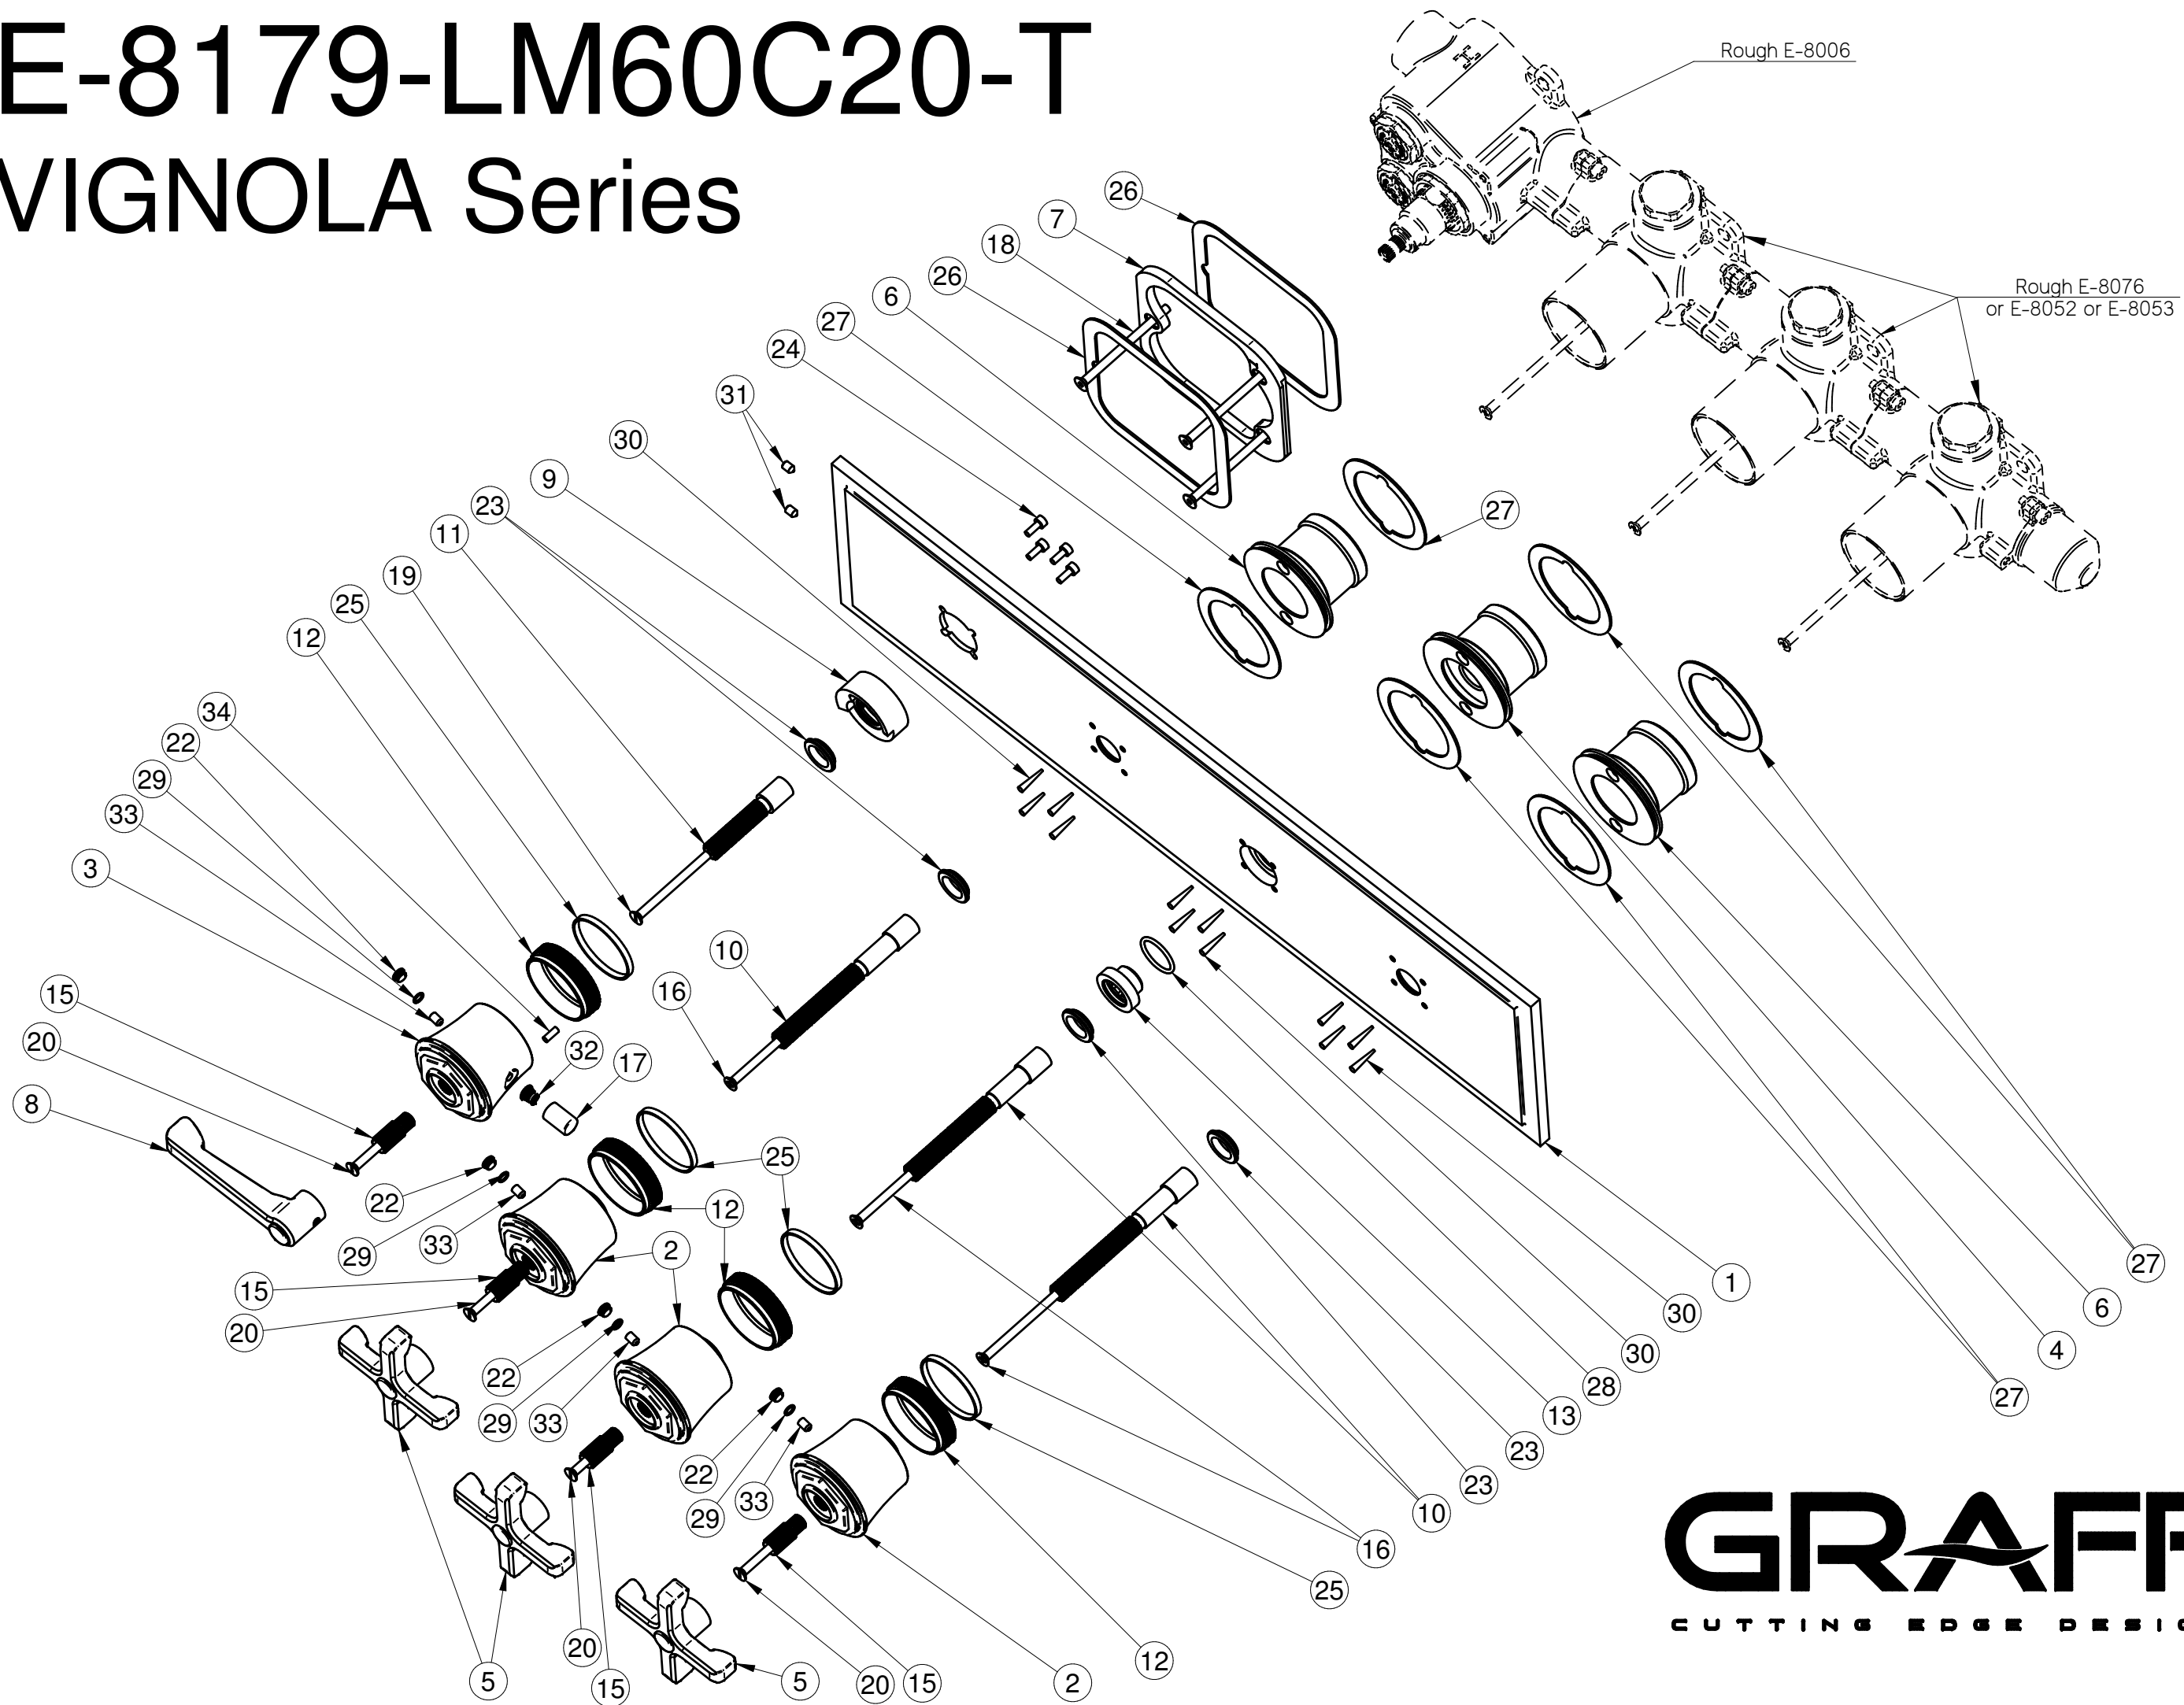

# E-8179-LM60C20-T

## VIGNOLA Series

**GRAFF**<sup>®</sup>  
CUTTING EDGE DESIGN