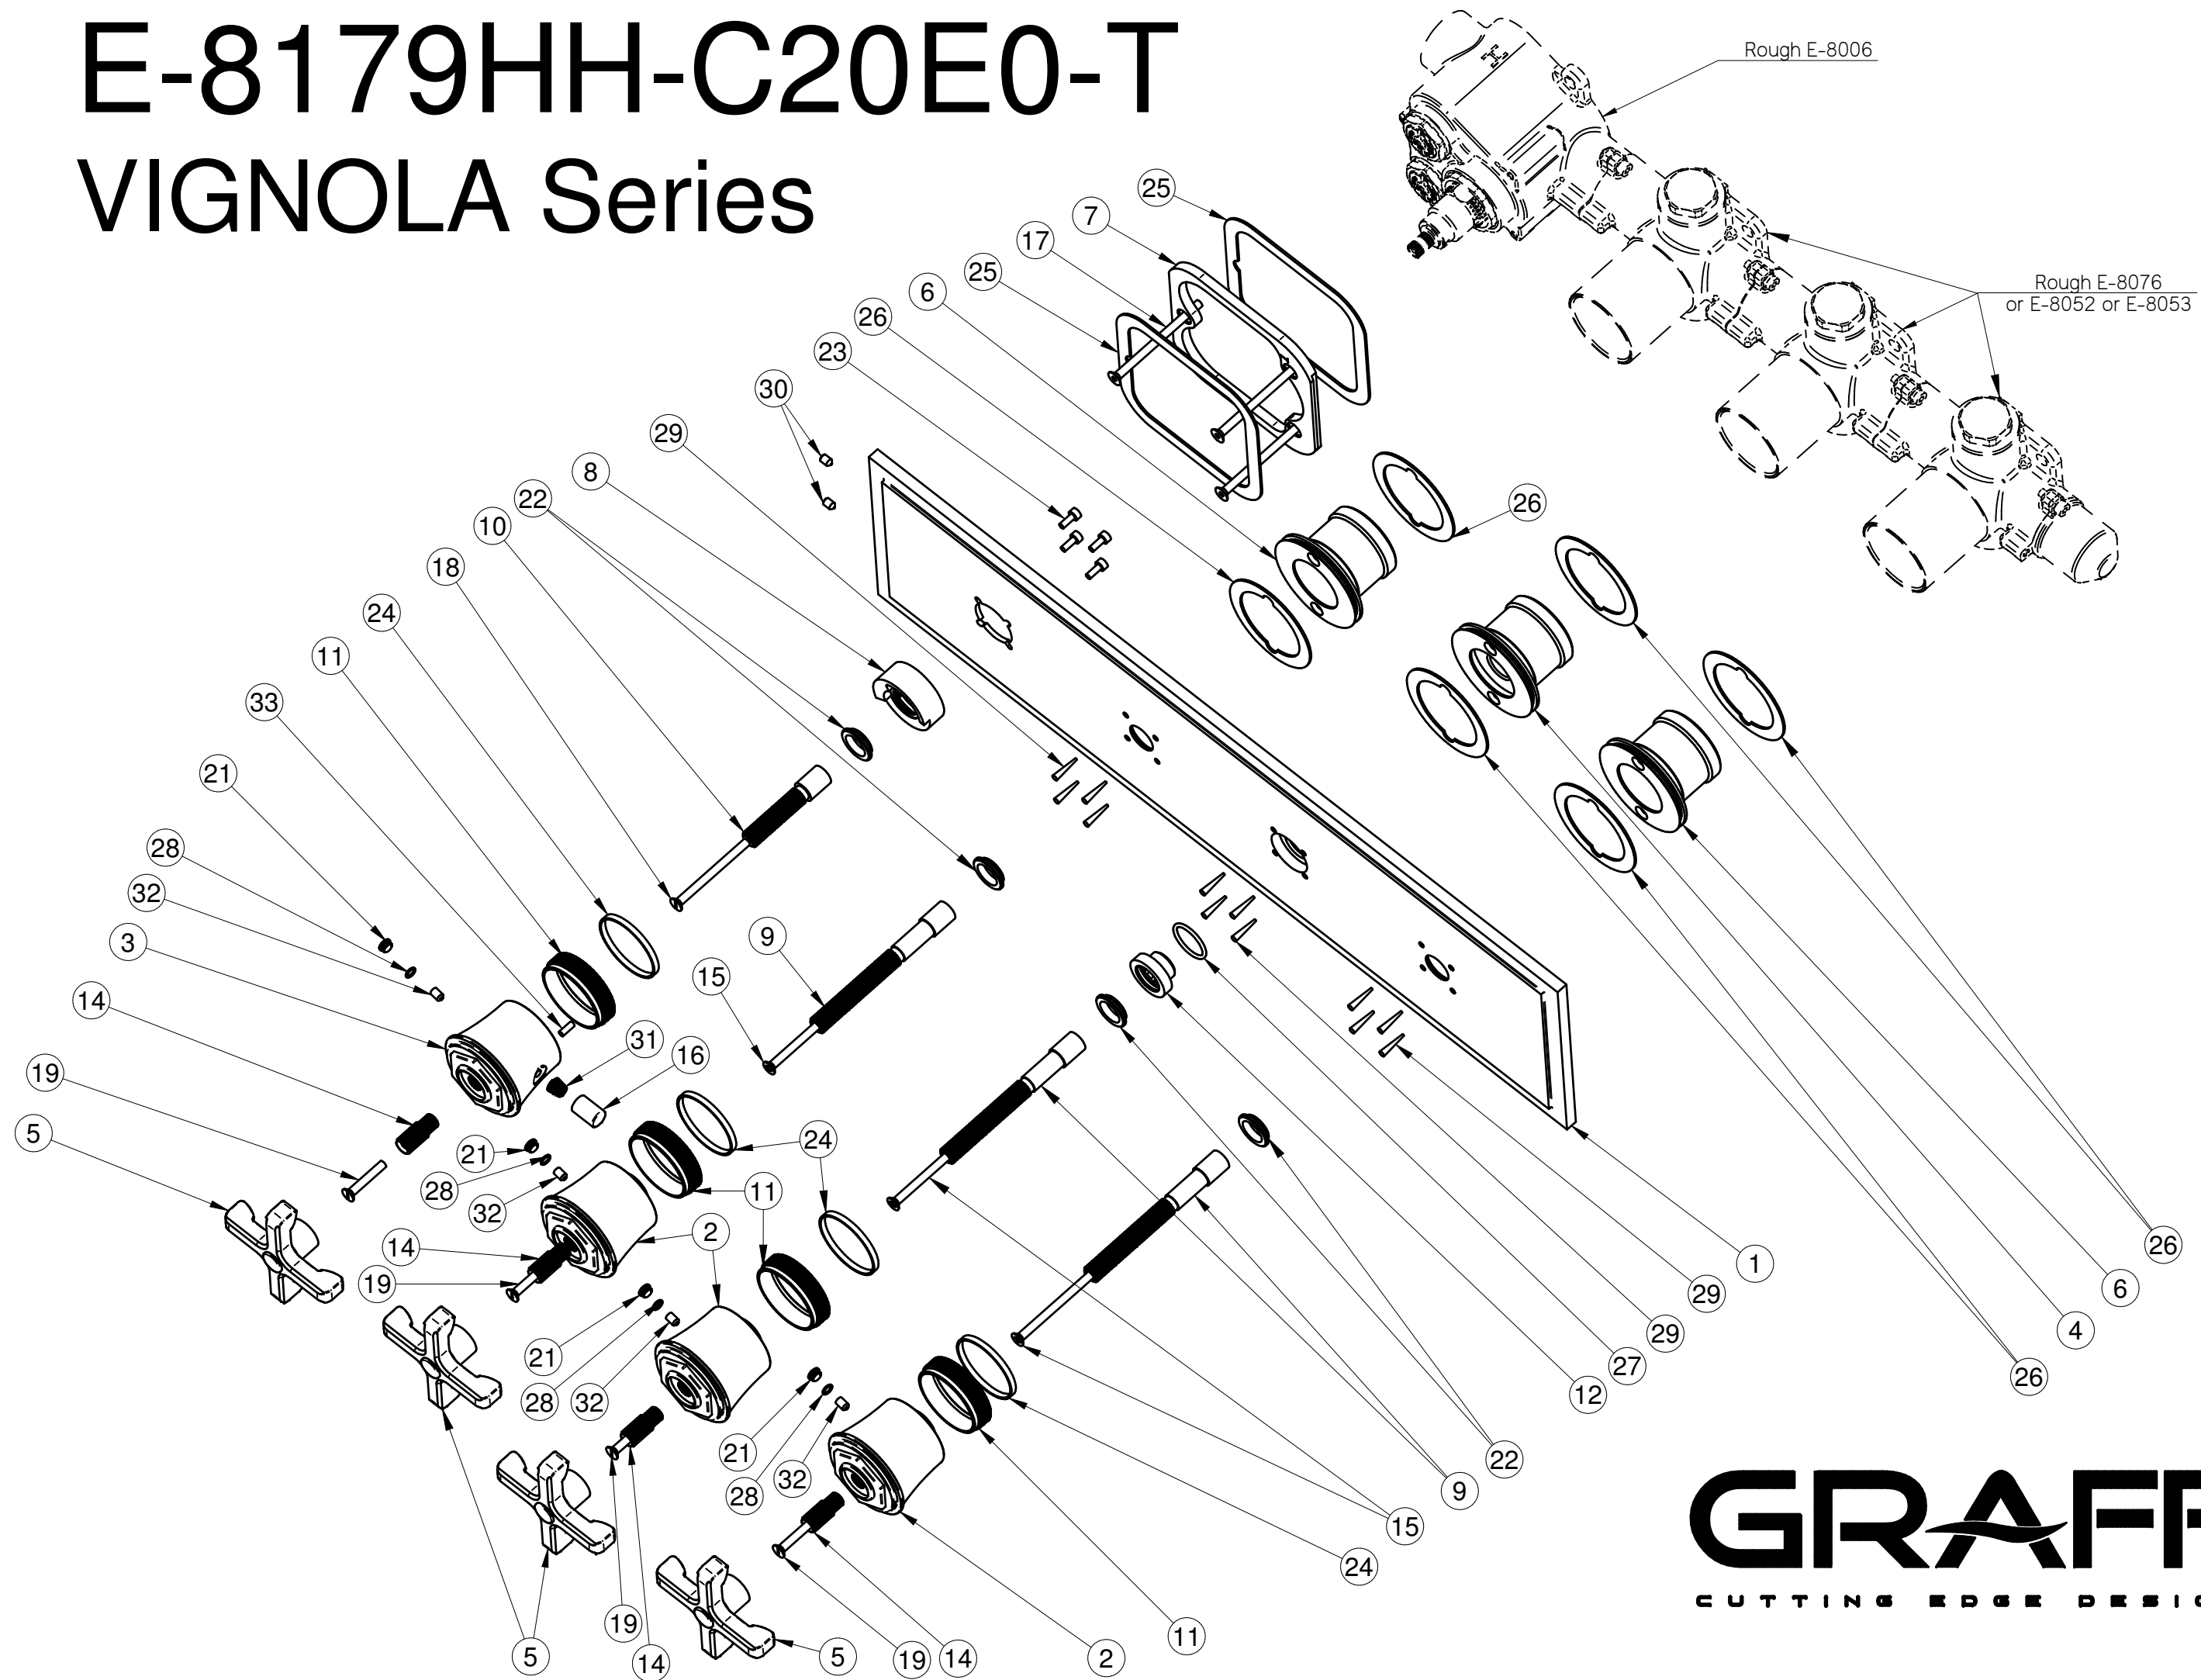

E-8179HH-C20E0-T

VIGNOLA Series

GRAFF[®]
CUTTING EDGE DESIGN