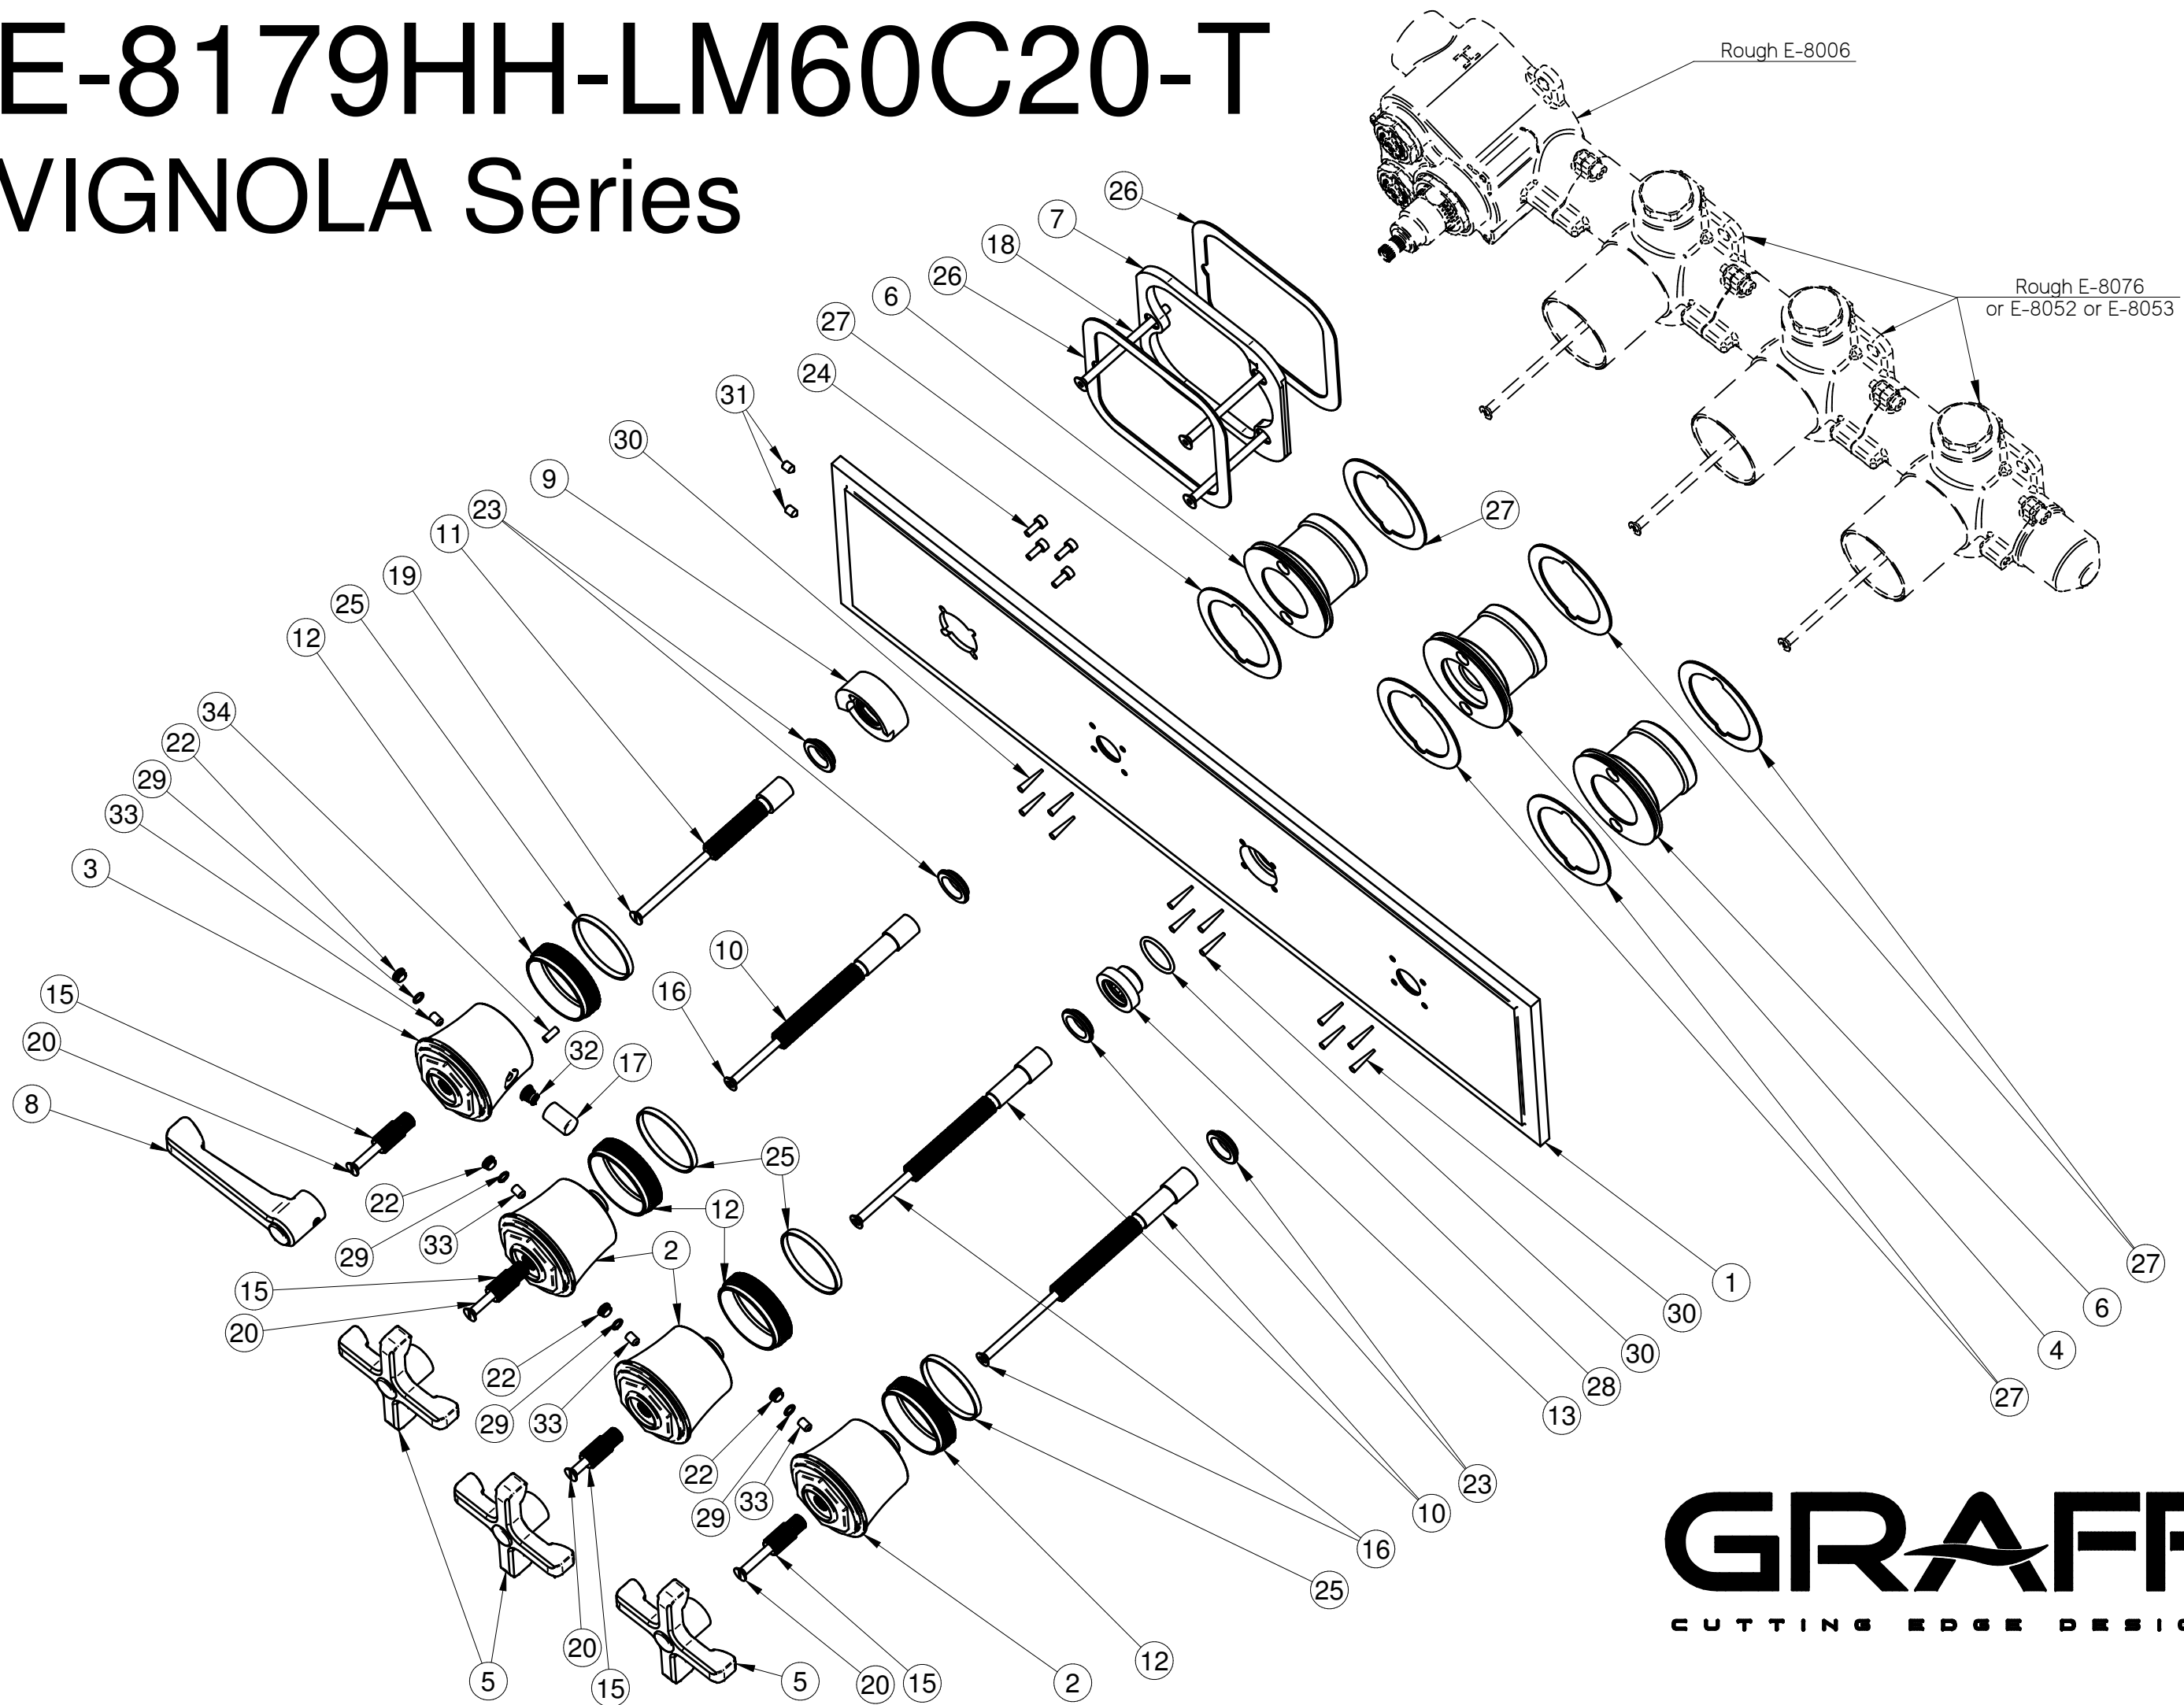

E-8179HH-LM60C20-T

VIGNOLA Series

GRAFF[®]
CUTTING EDGE DESIGN