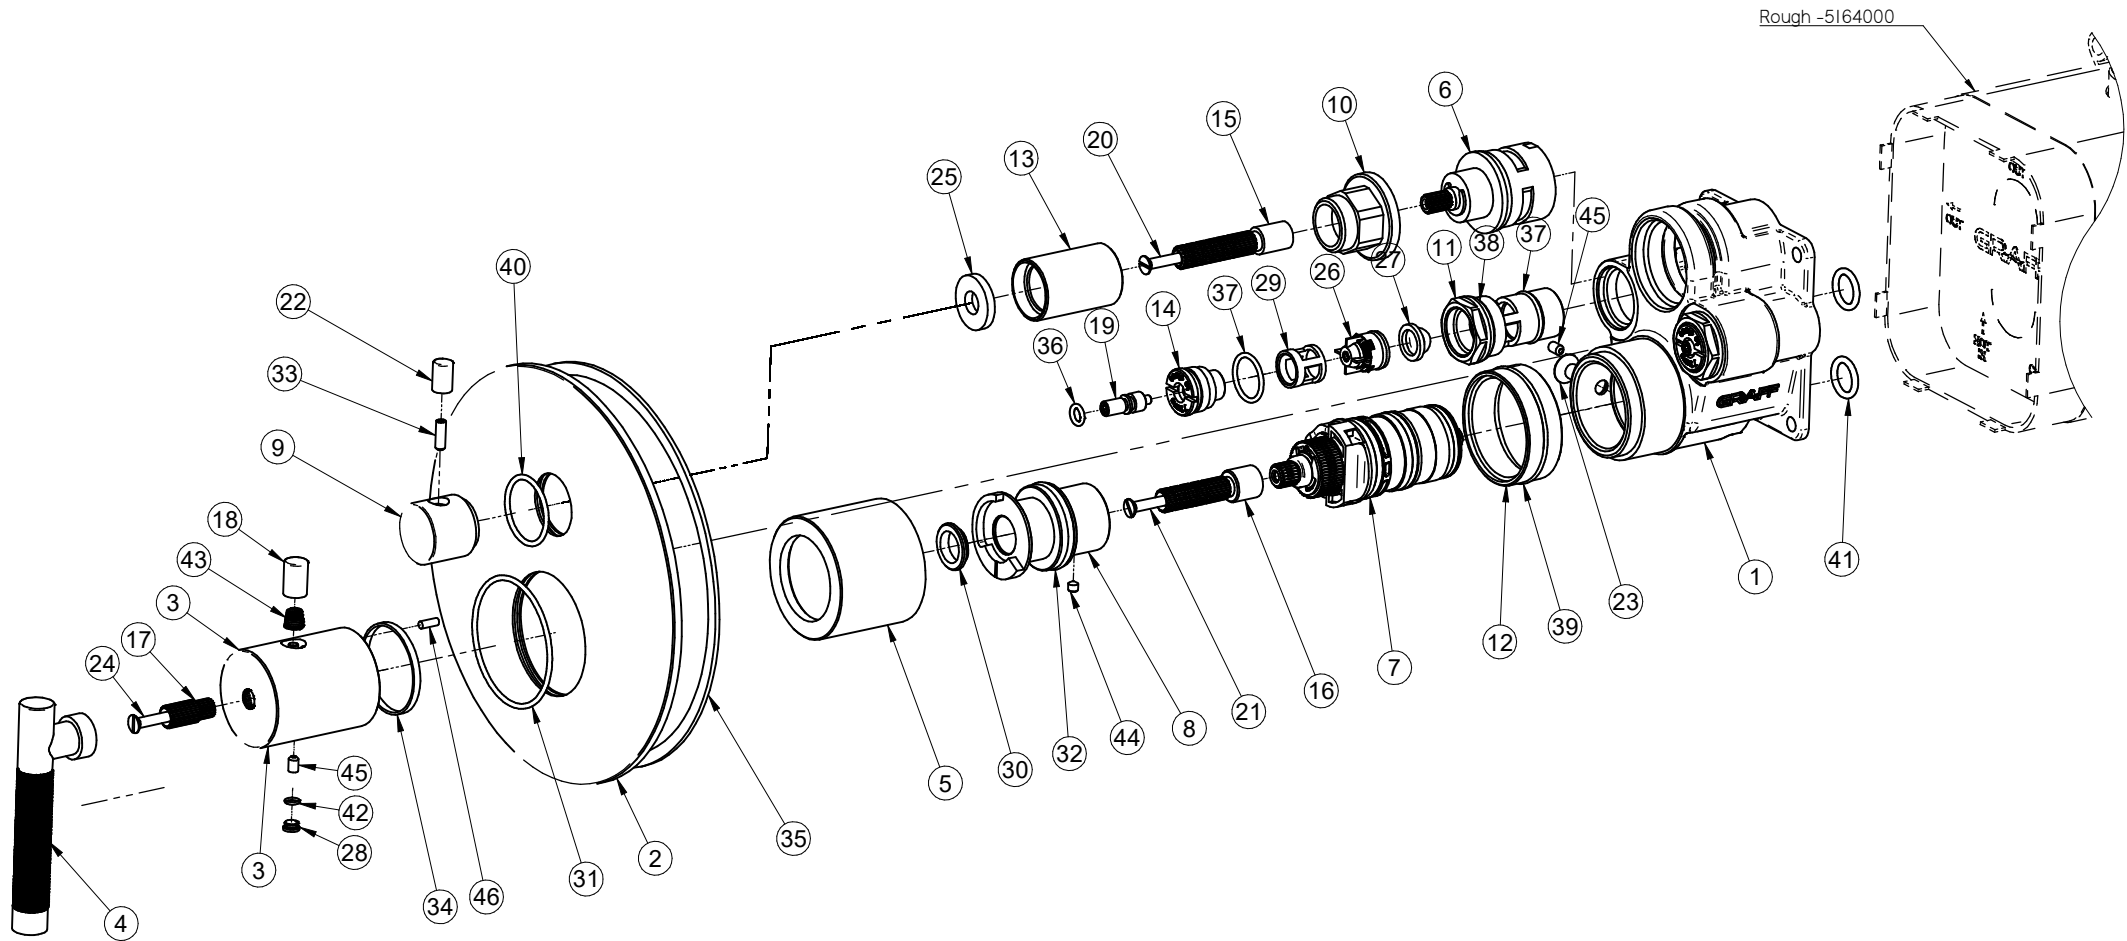

E-18036-LM57E-T

Uni-Box Series

GRAFF[®]
Art of Bath