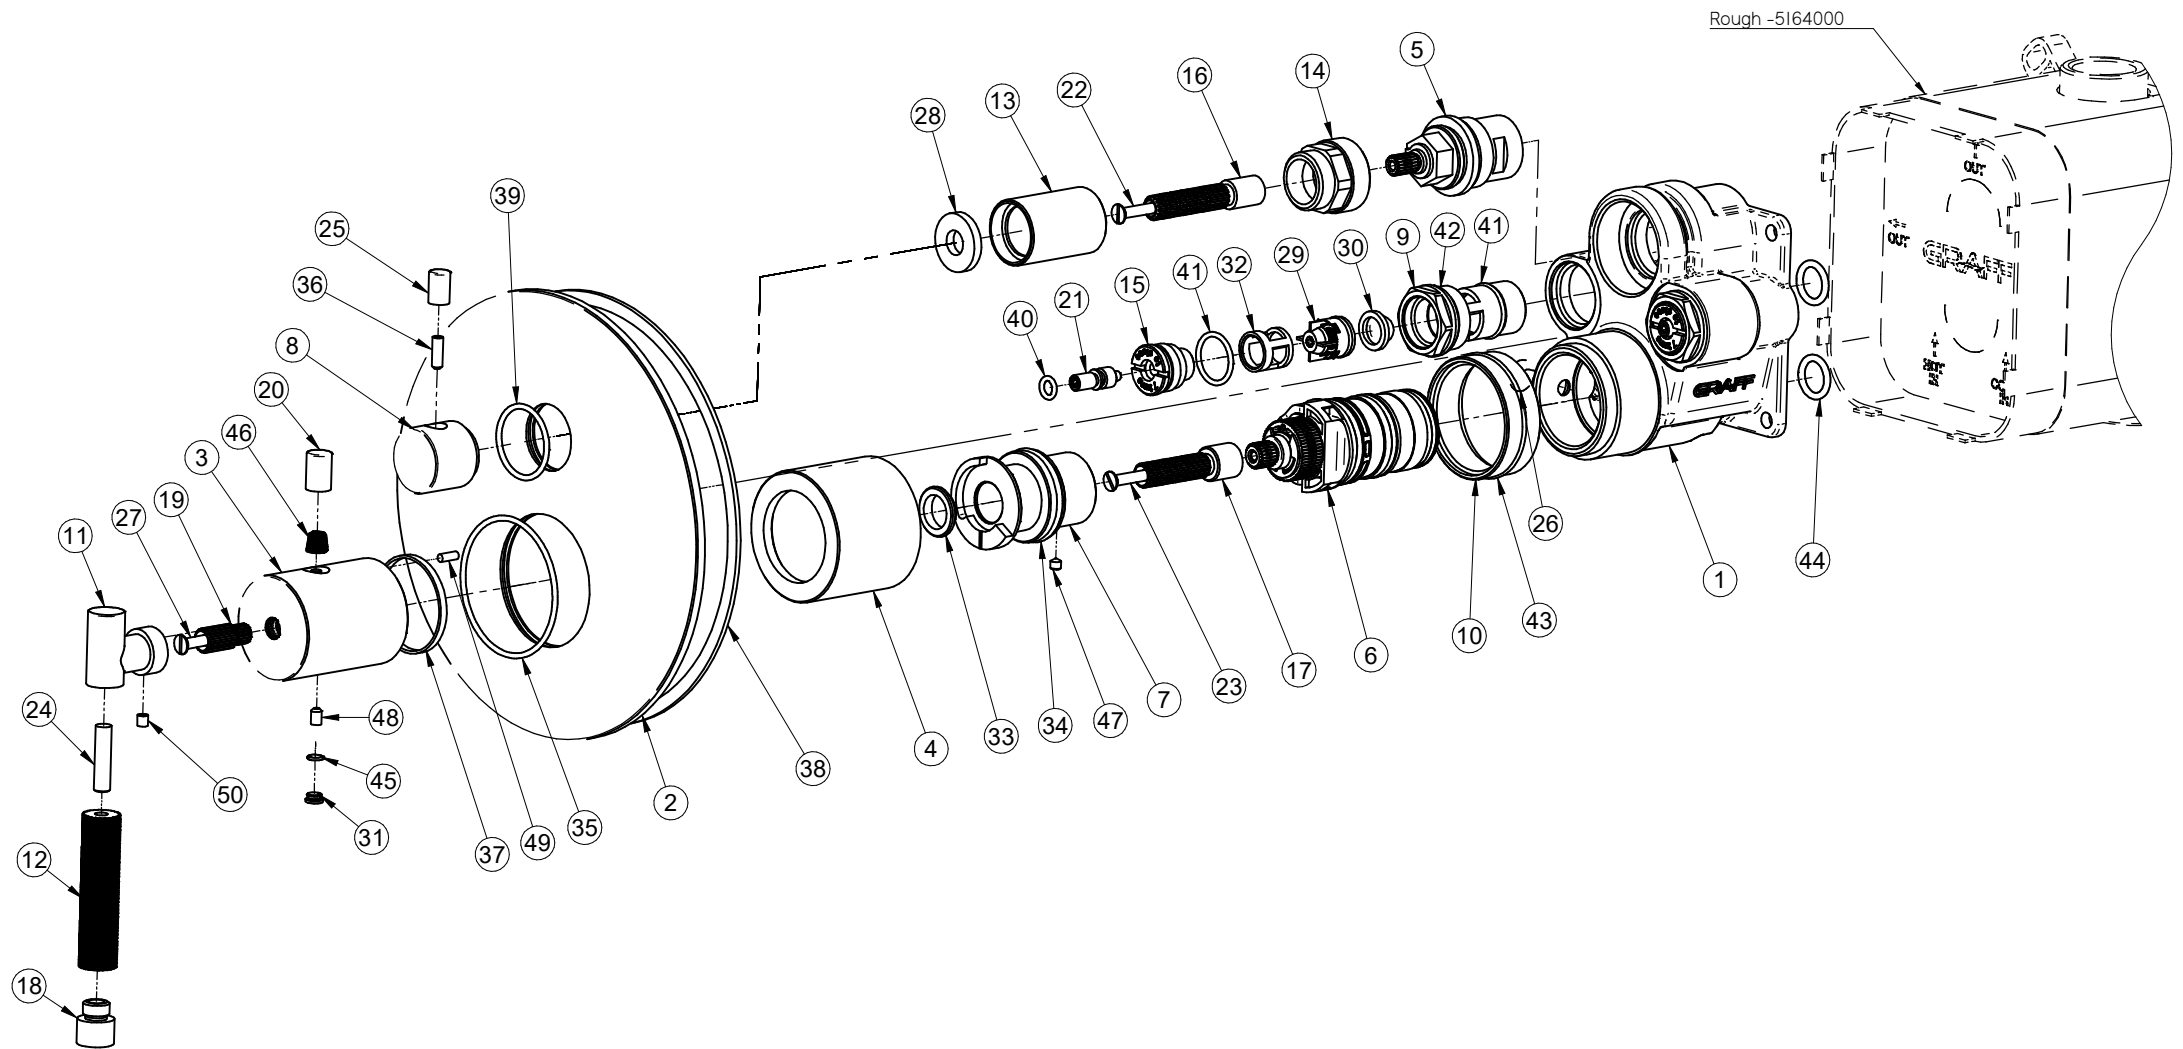

# E-18035-LM57E-\*\*-T

## Uni-Box Series

**GRAFF**<sup>®</sup>  
Art of Bath