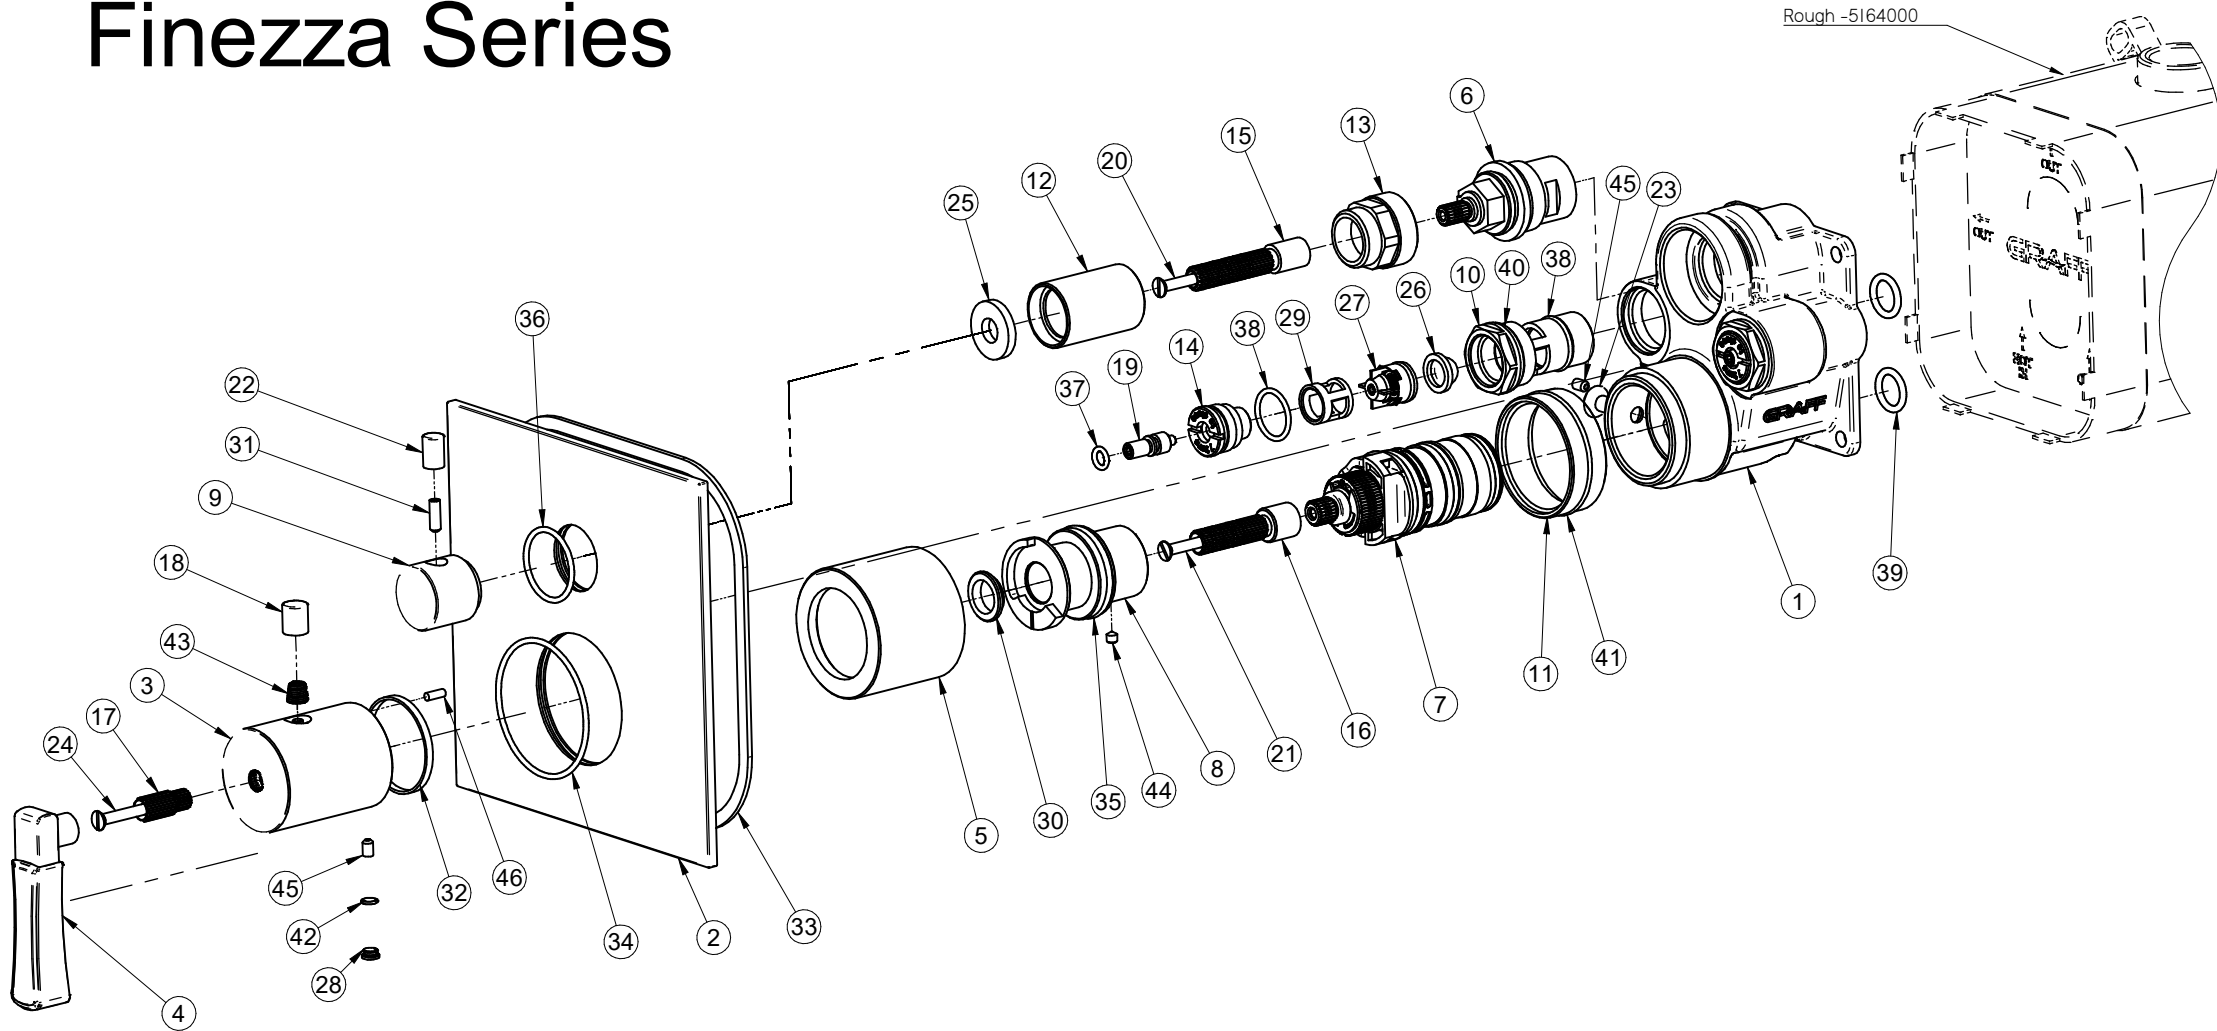

E-18041-LM47EU-T

Finezza Series

GRAFF®
Art of Bath