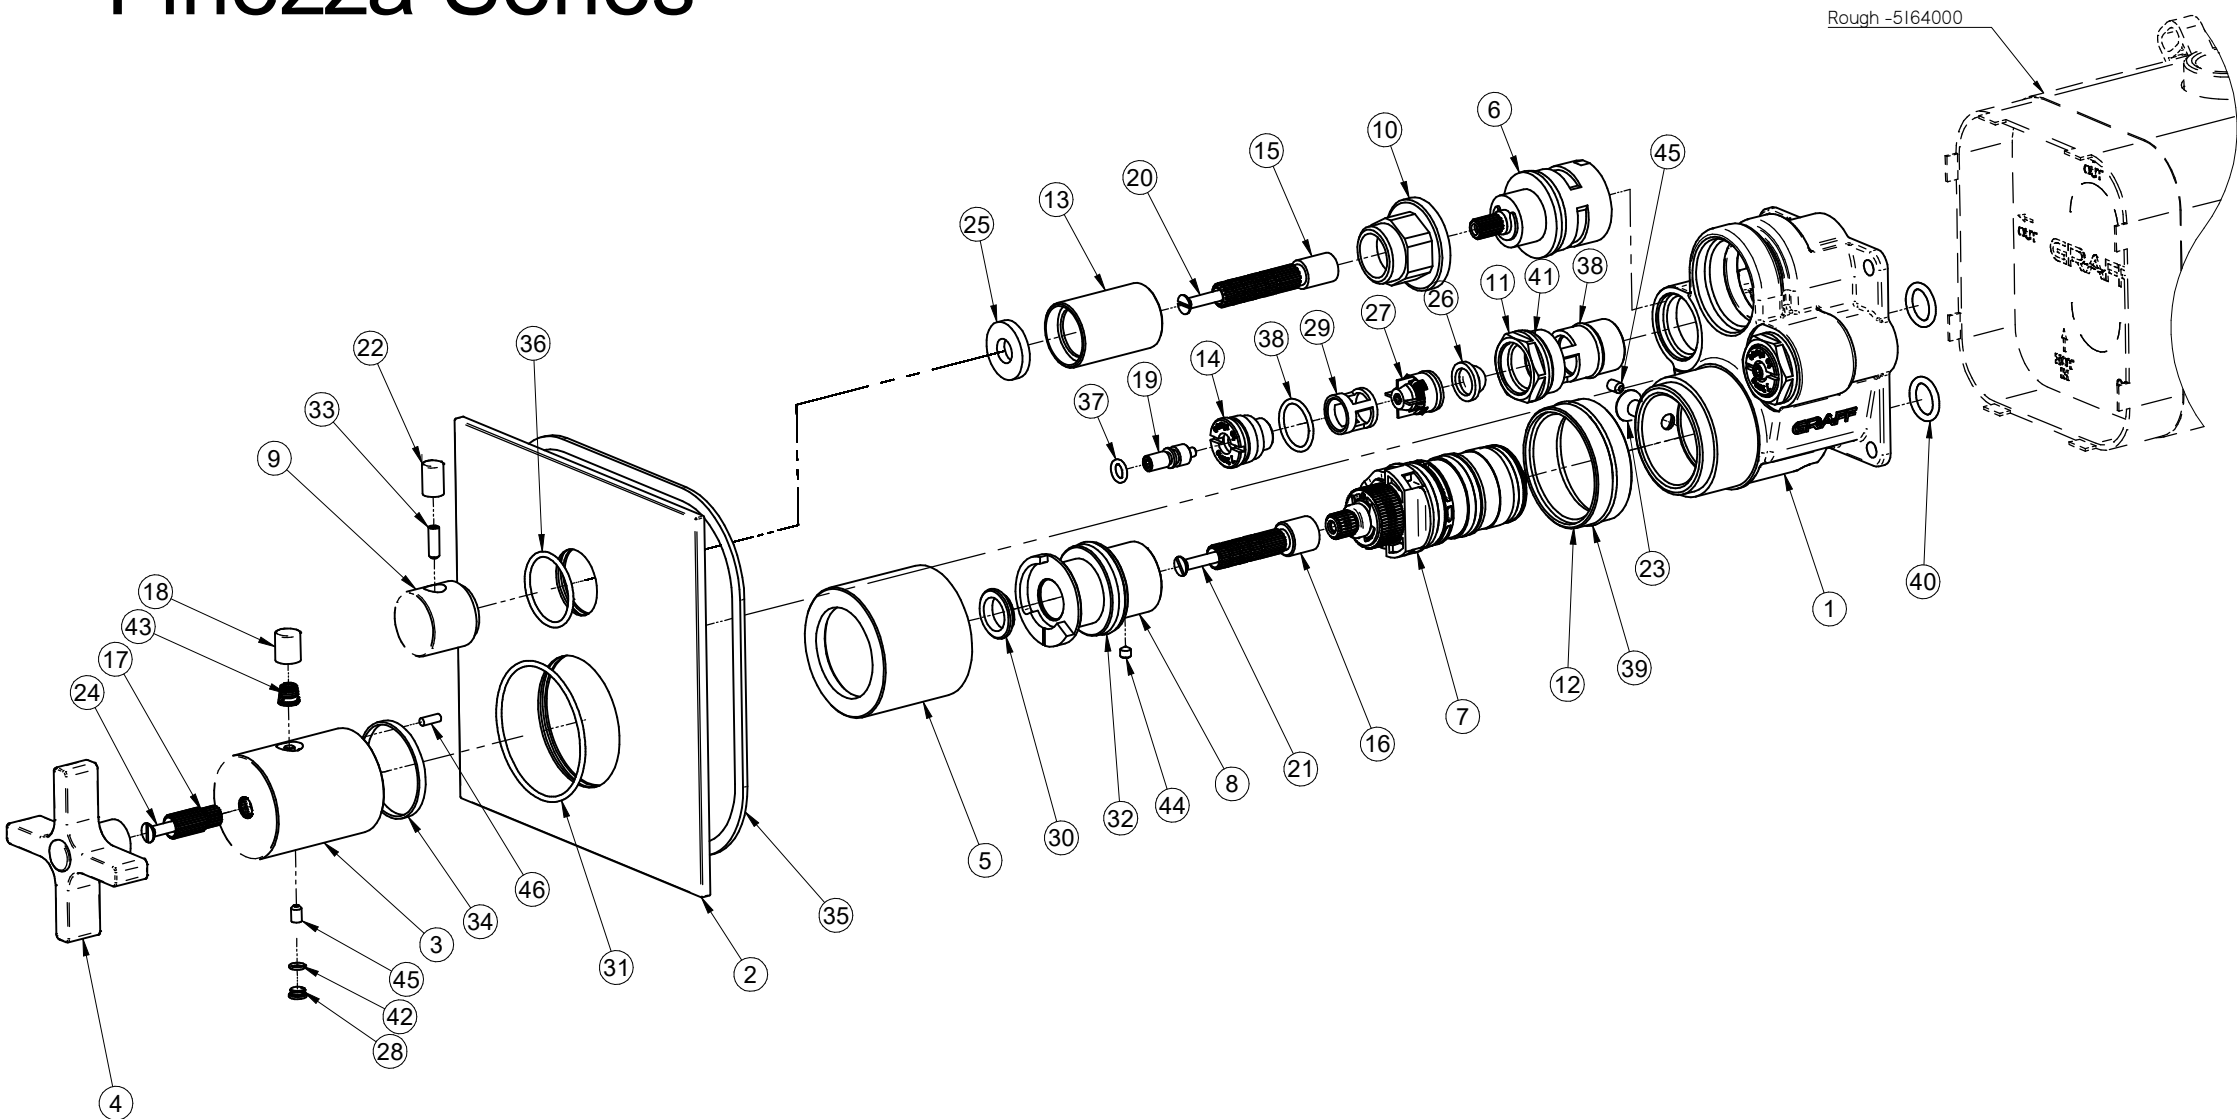

E-18042-C15EU-T

Finezza Series

GRAFF[®]
Art of Bath