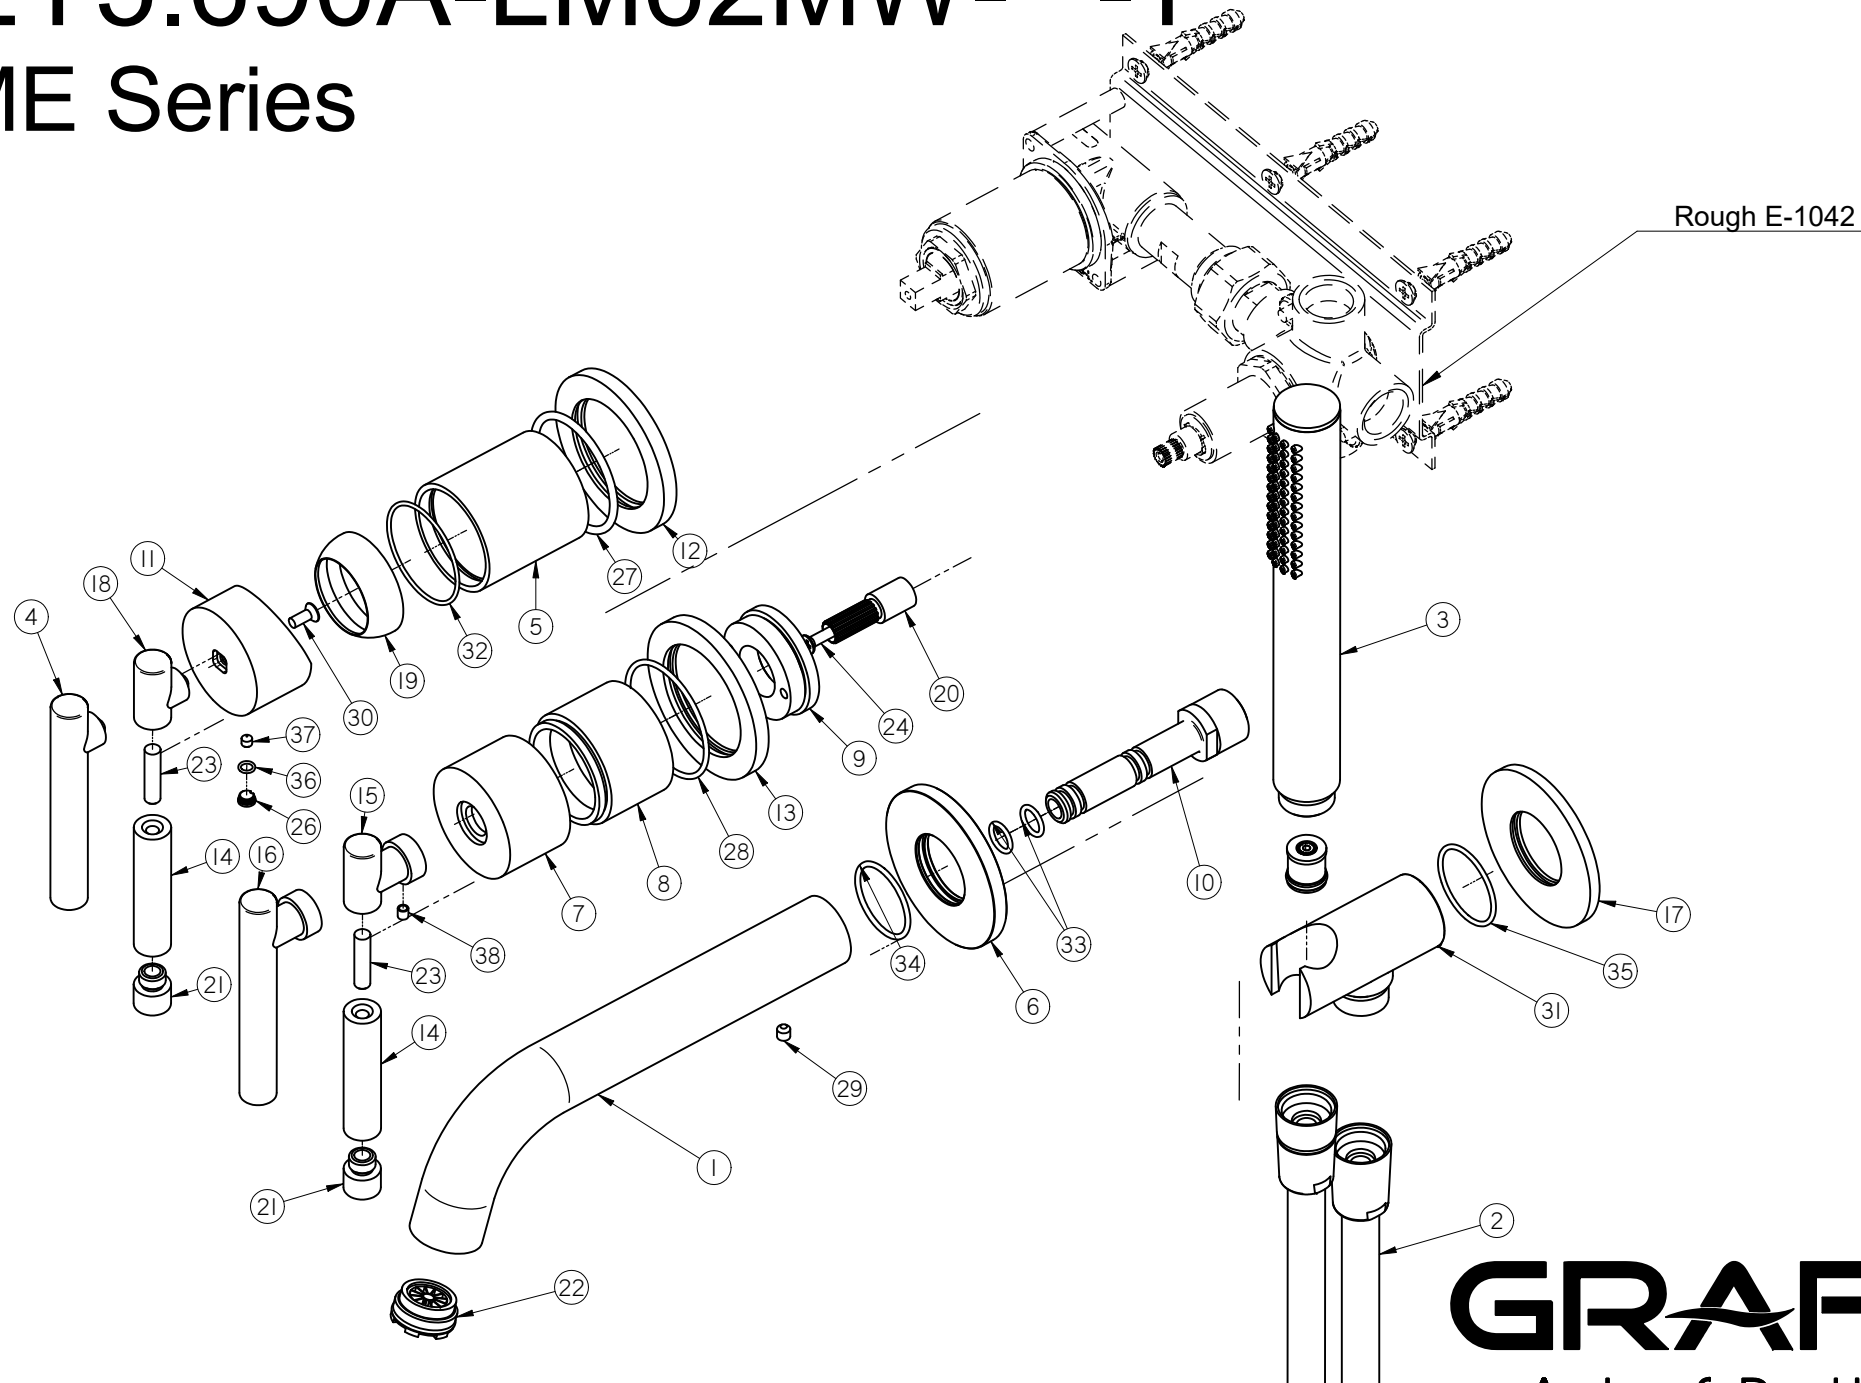

EY5.690A-LM62MW-**-T

ME Series

GRAFF[®]
Art of Bath