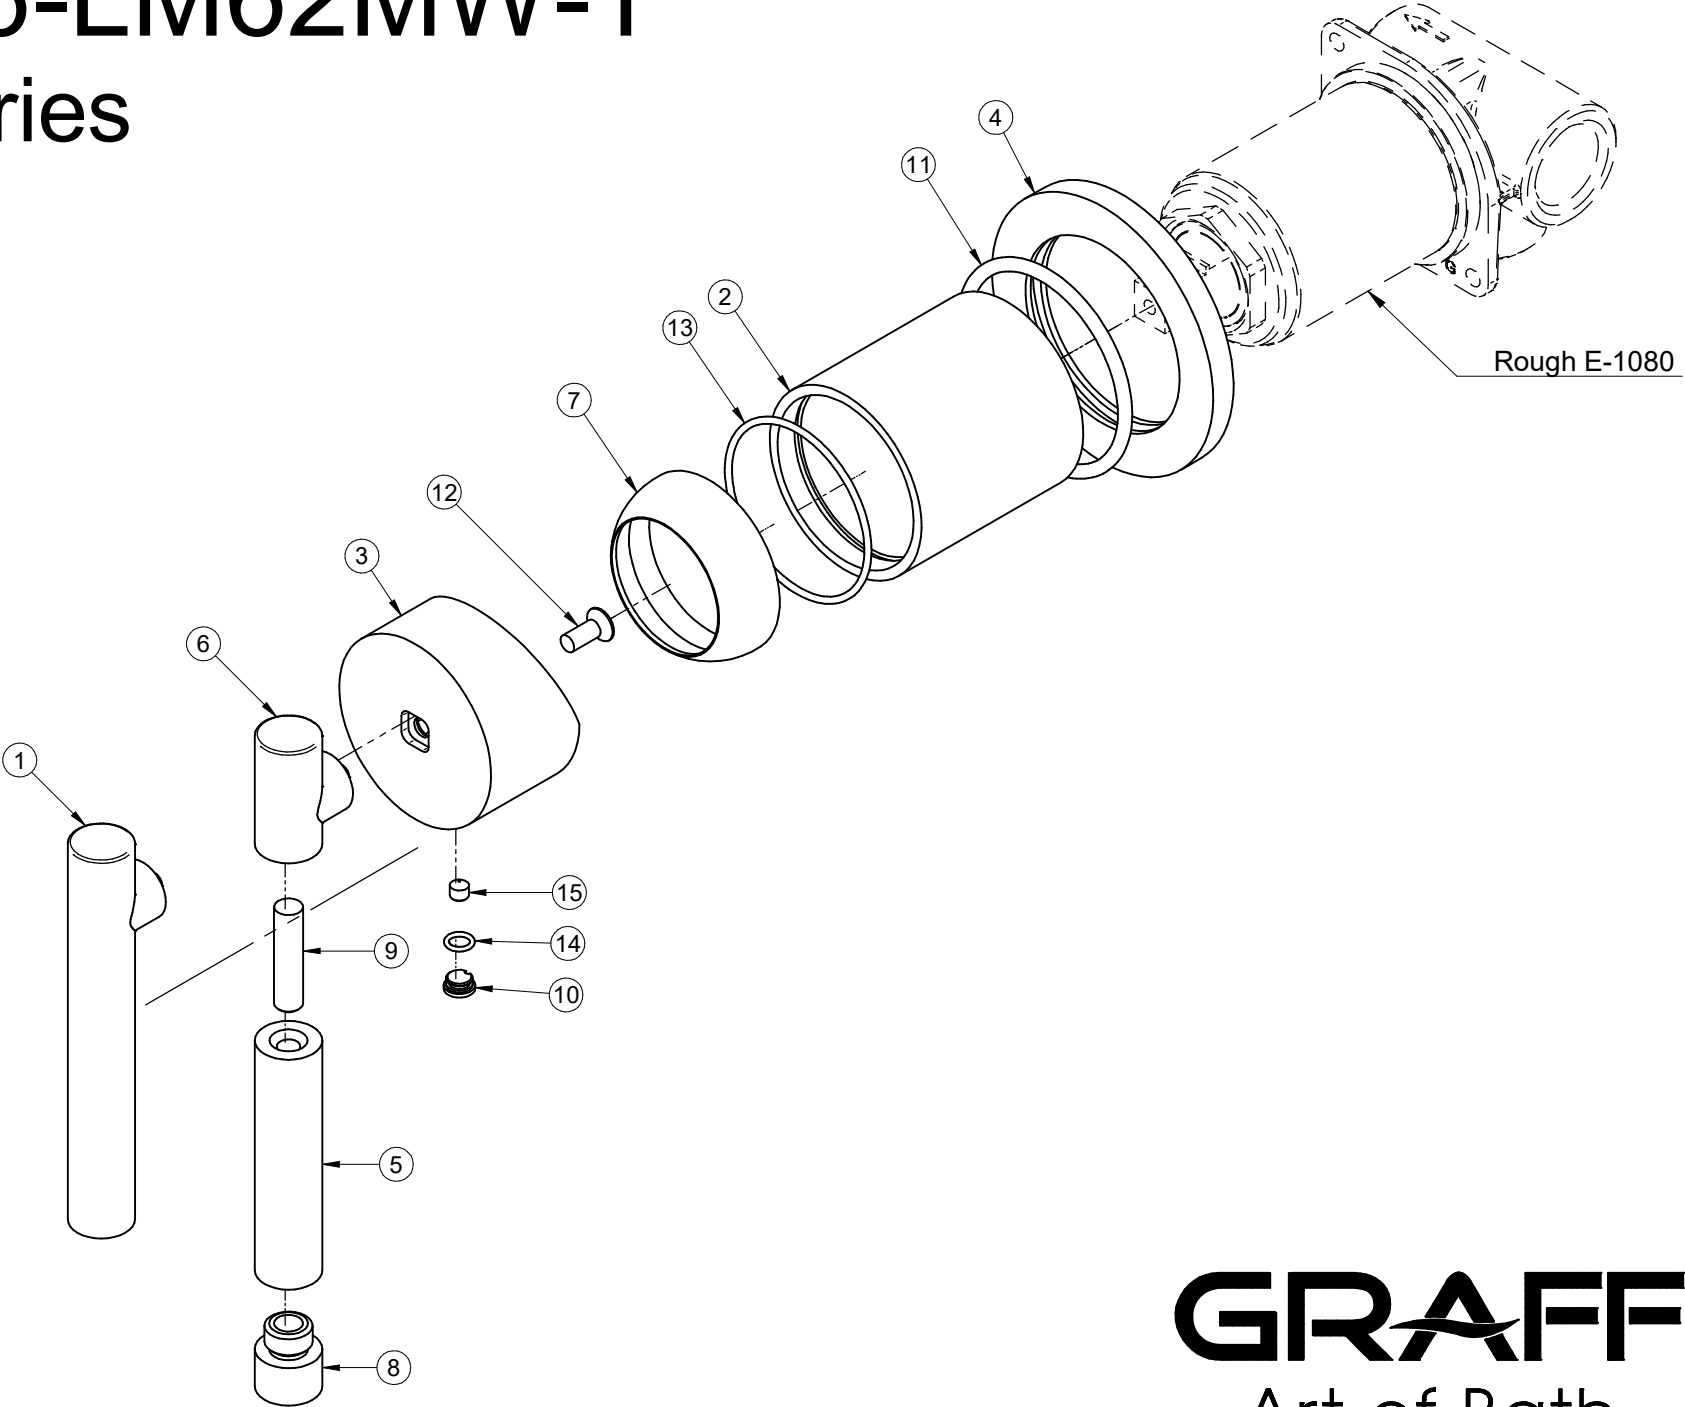

E-0036-LM62MW-T

M.E. Series

GRAFF[®]
Art of Bath