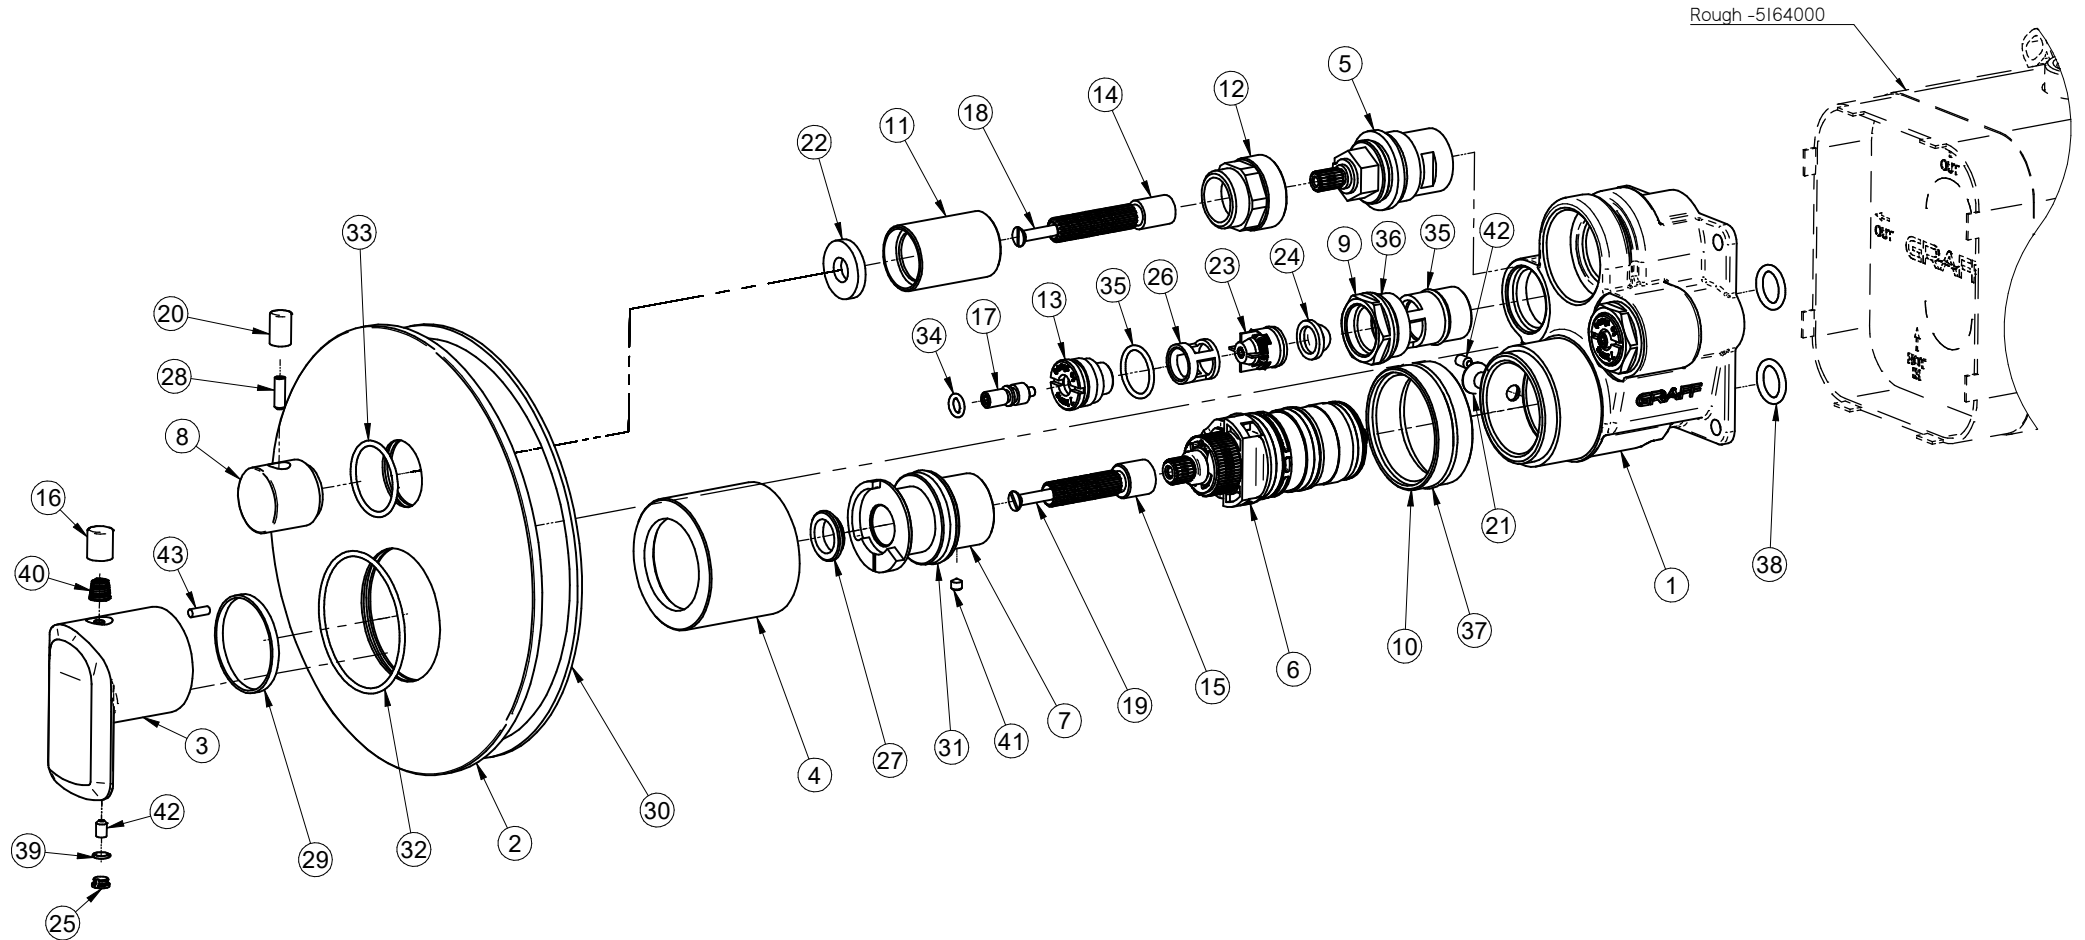

# E-18035-LM61E-T

## Uni-Box Series

**GRAFF**<sup>®</sup>  
Art of Bath