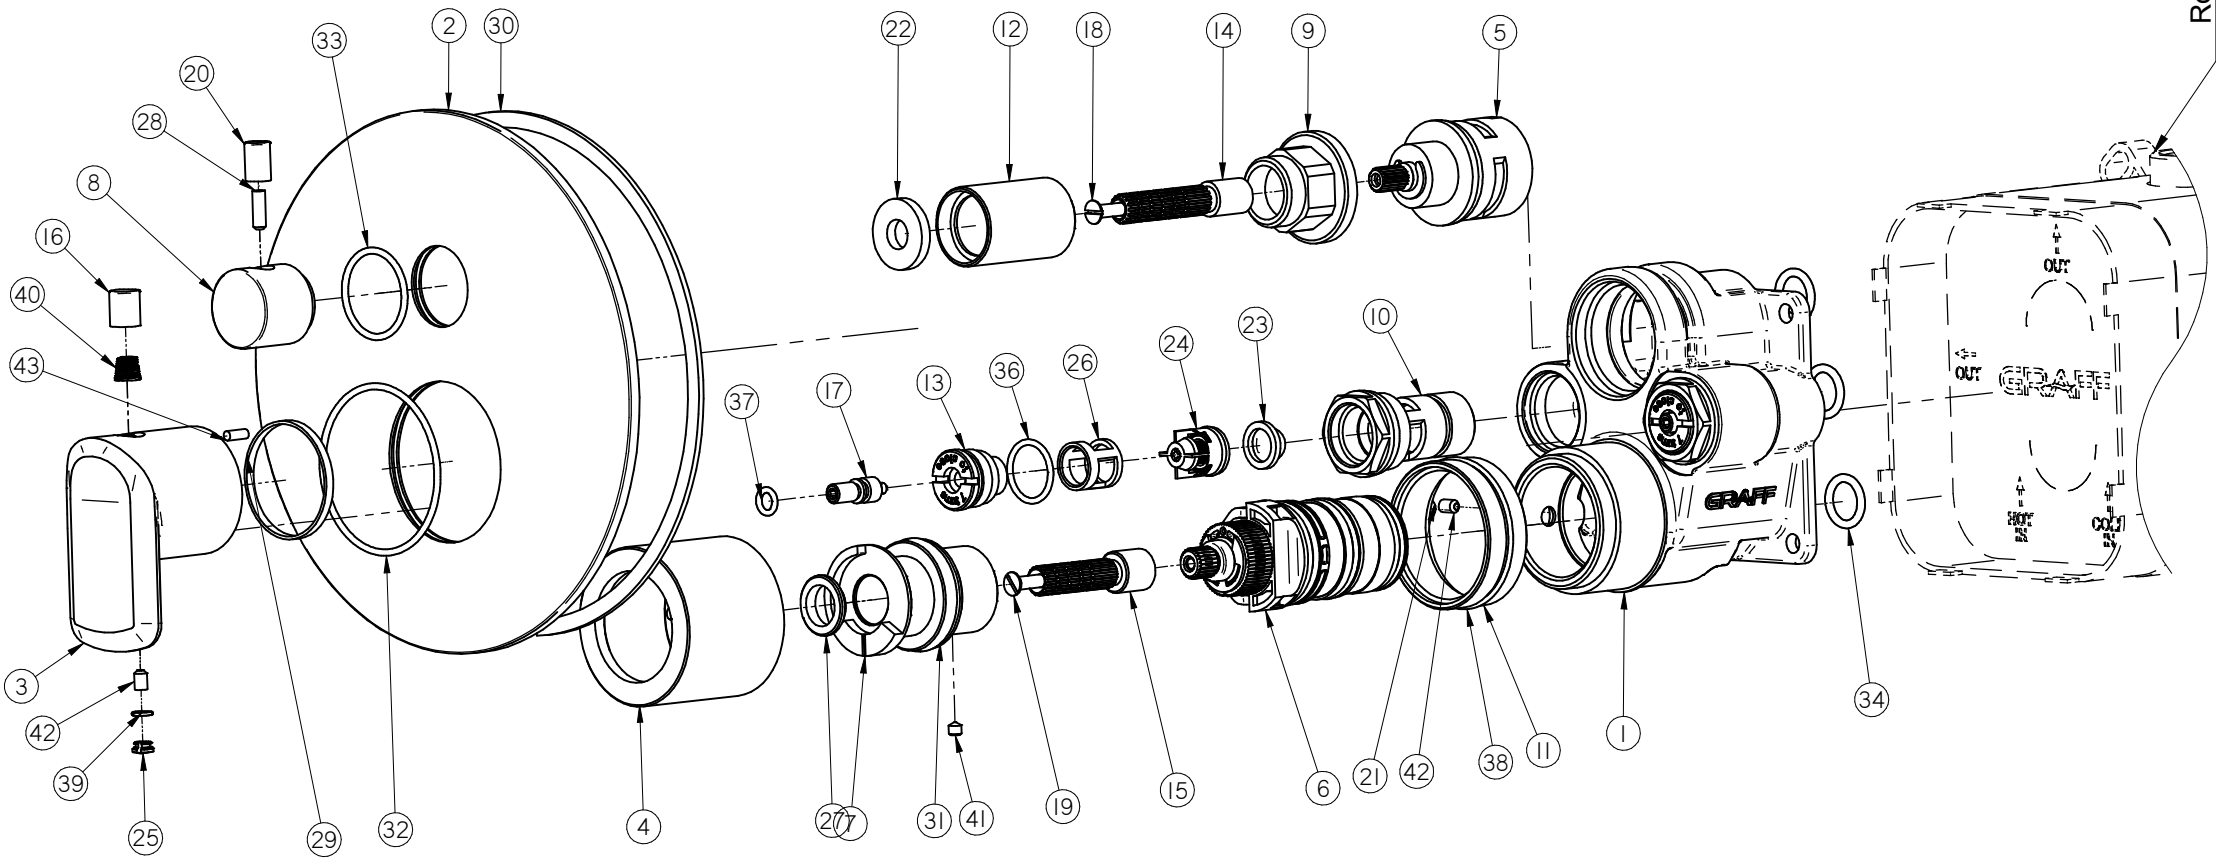

E-18036-LM61E-T

Uni-Box Series

Rough 5164000