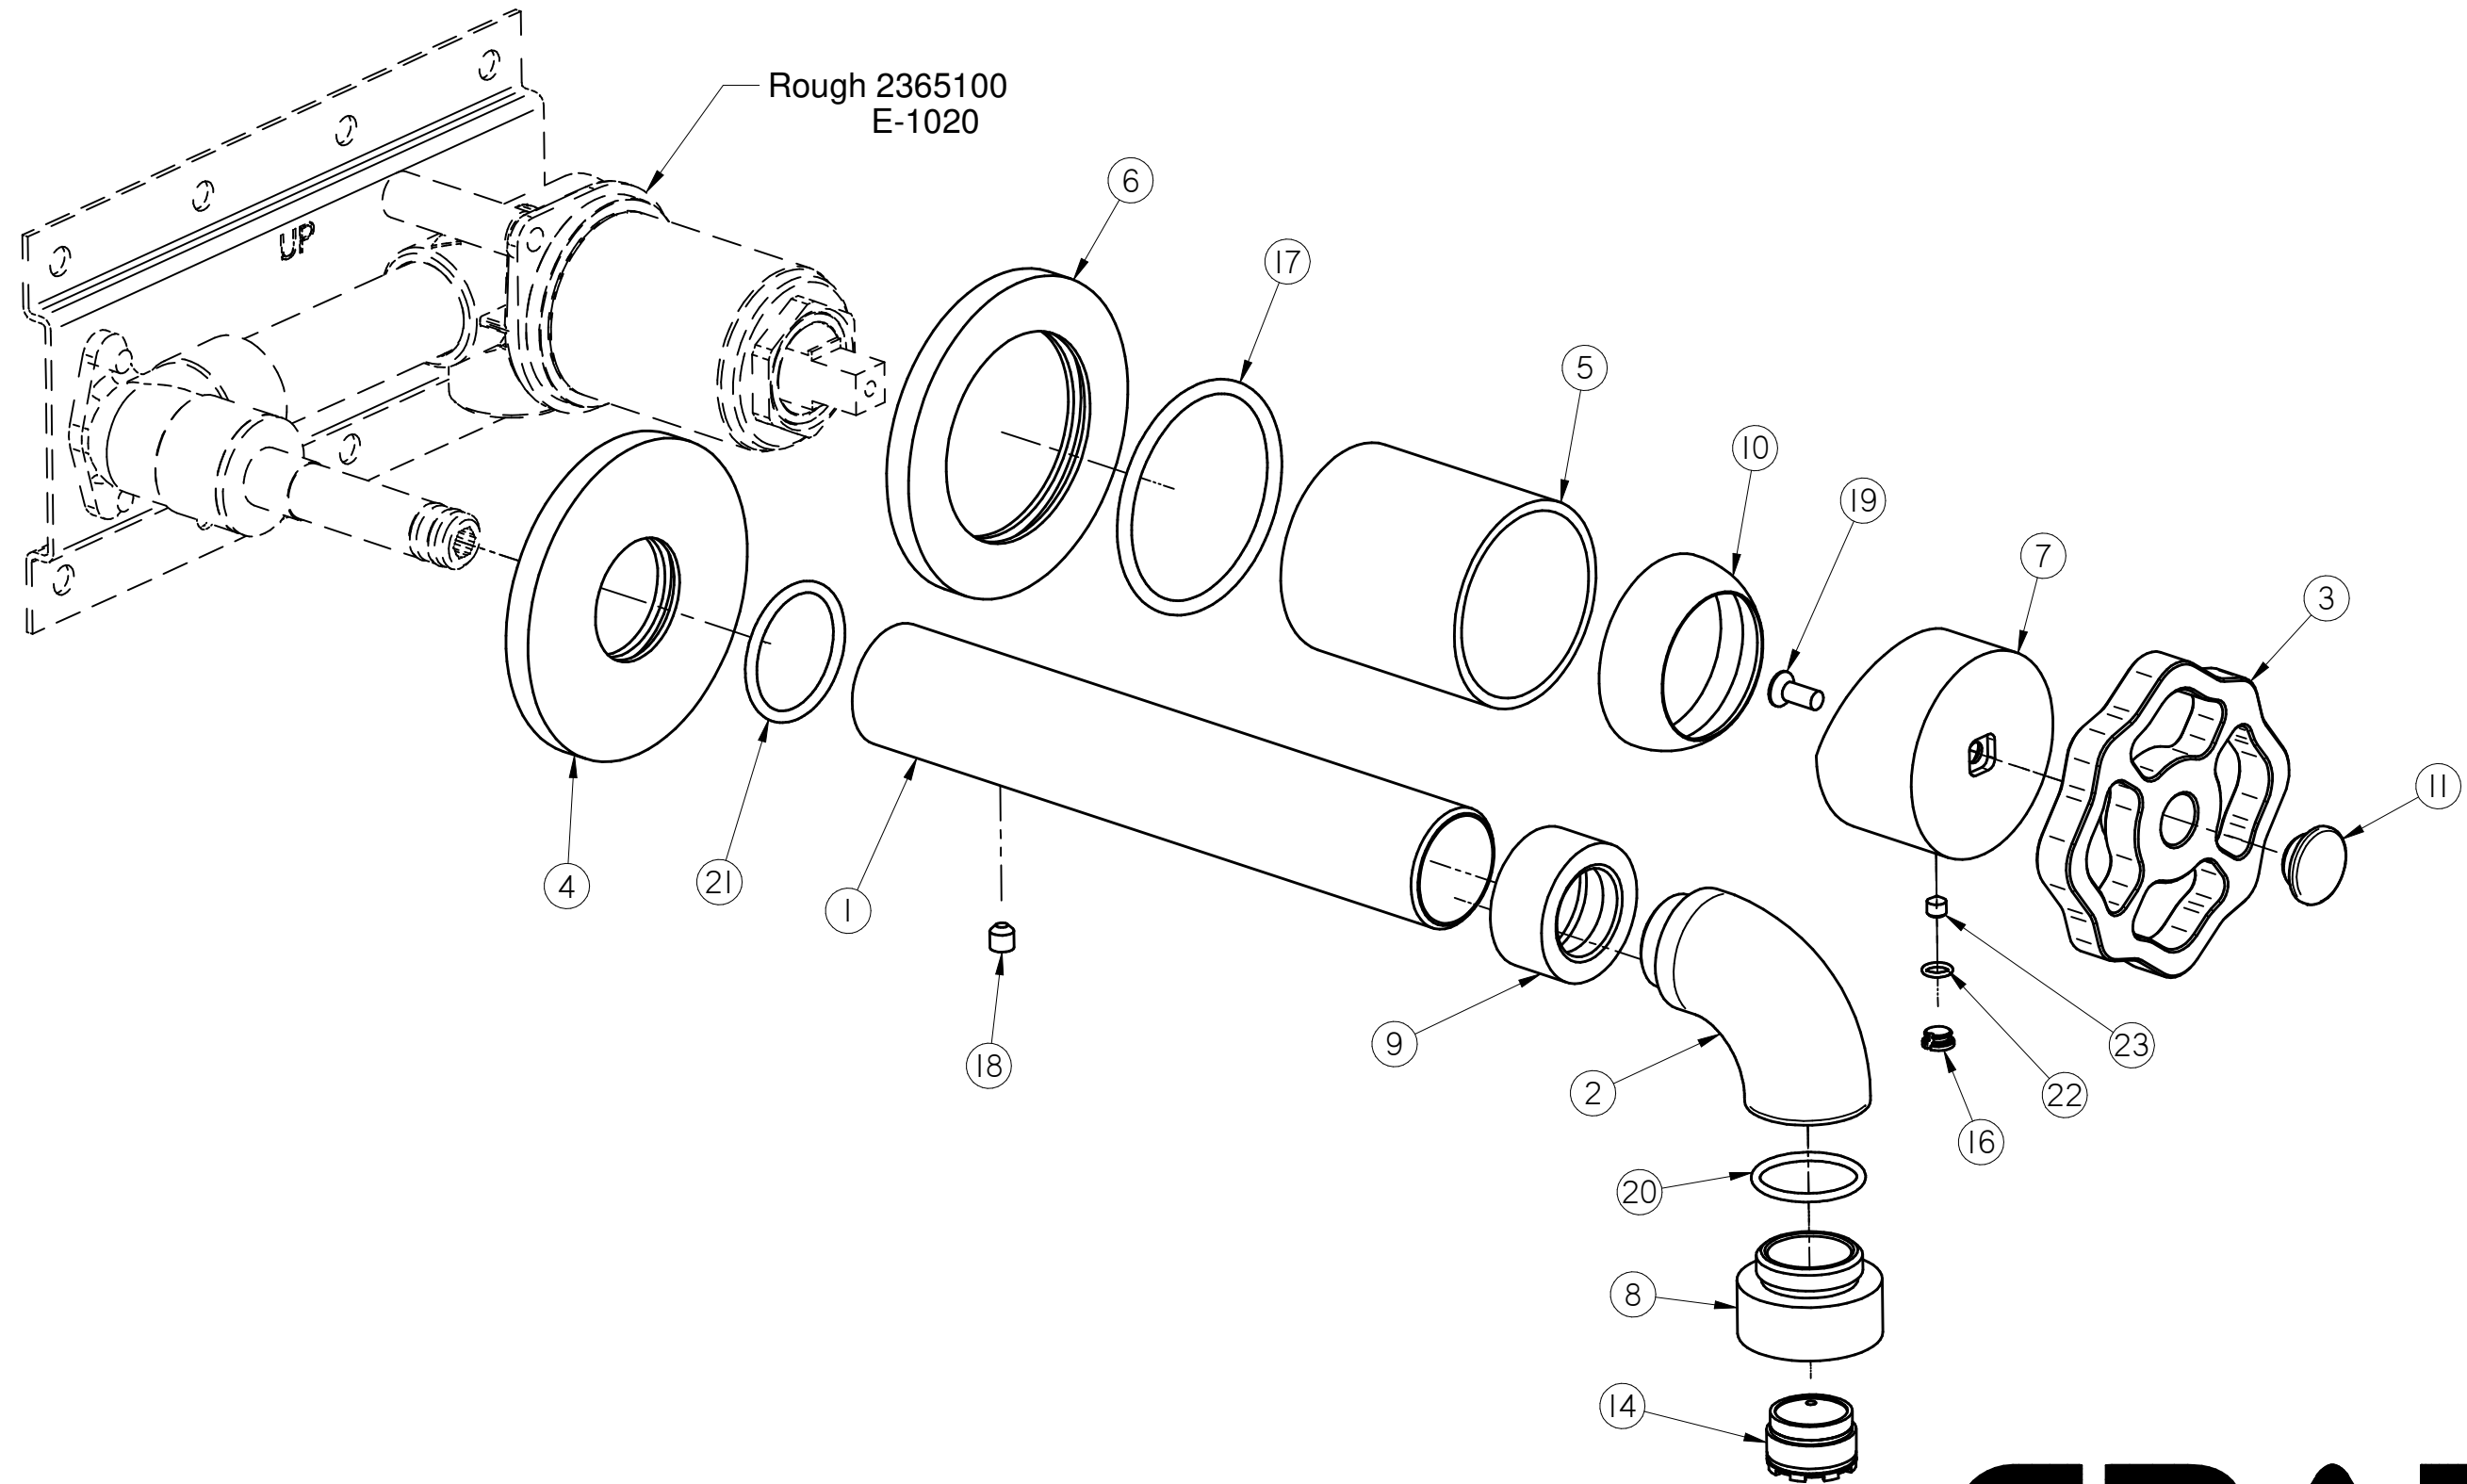

E-11338-C18W

Vintage Series

GRAFF®