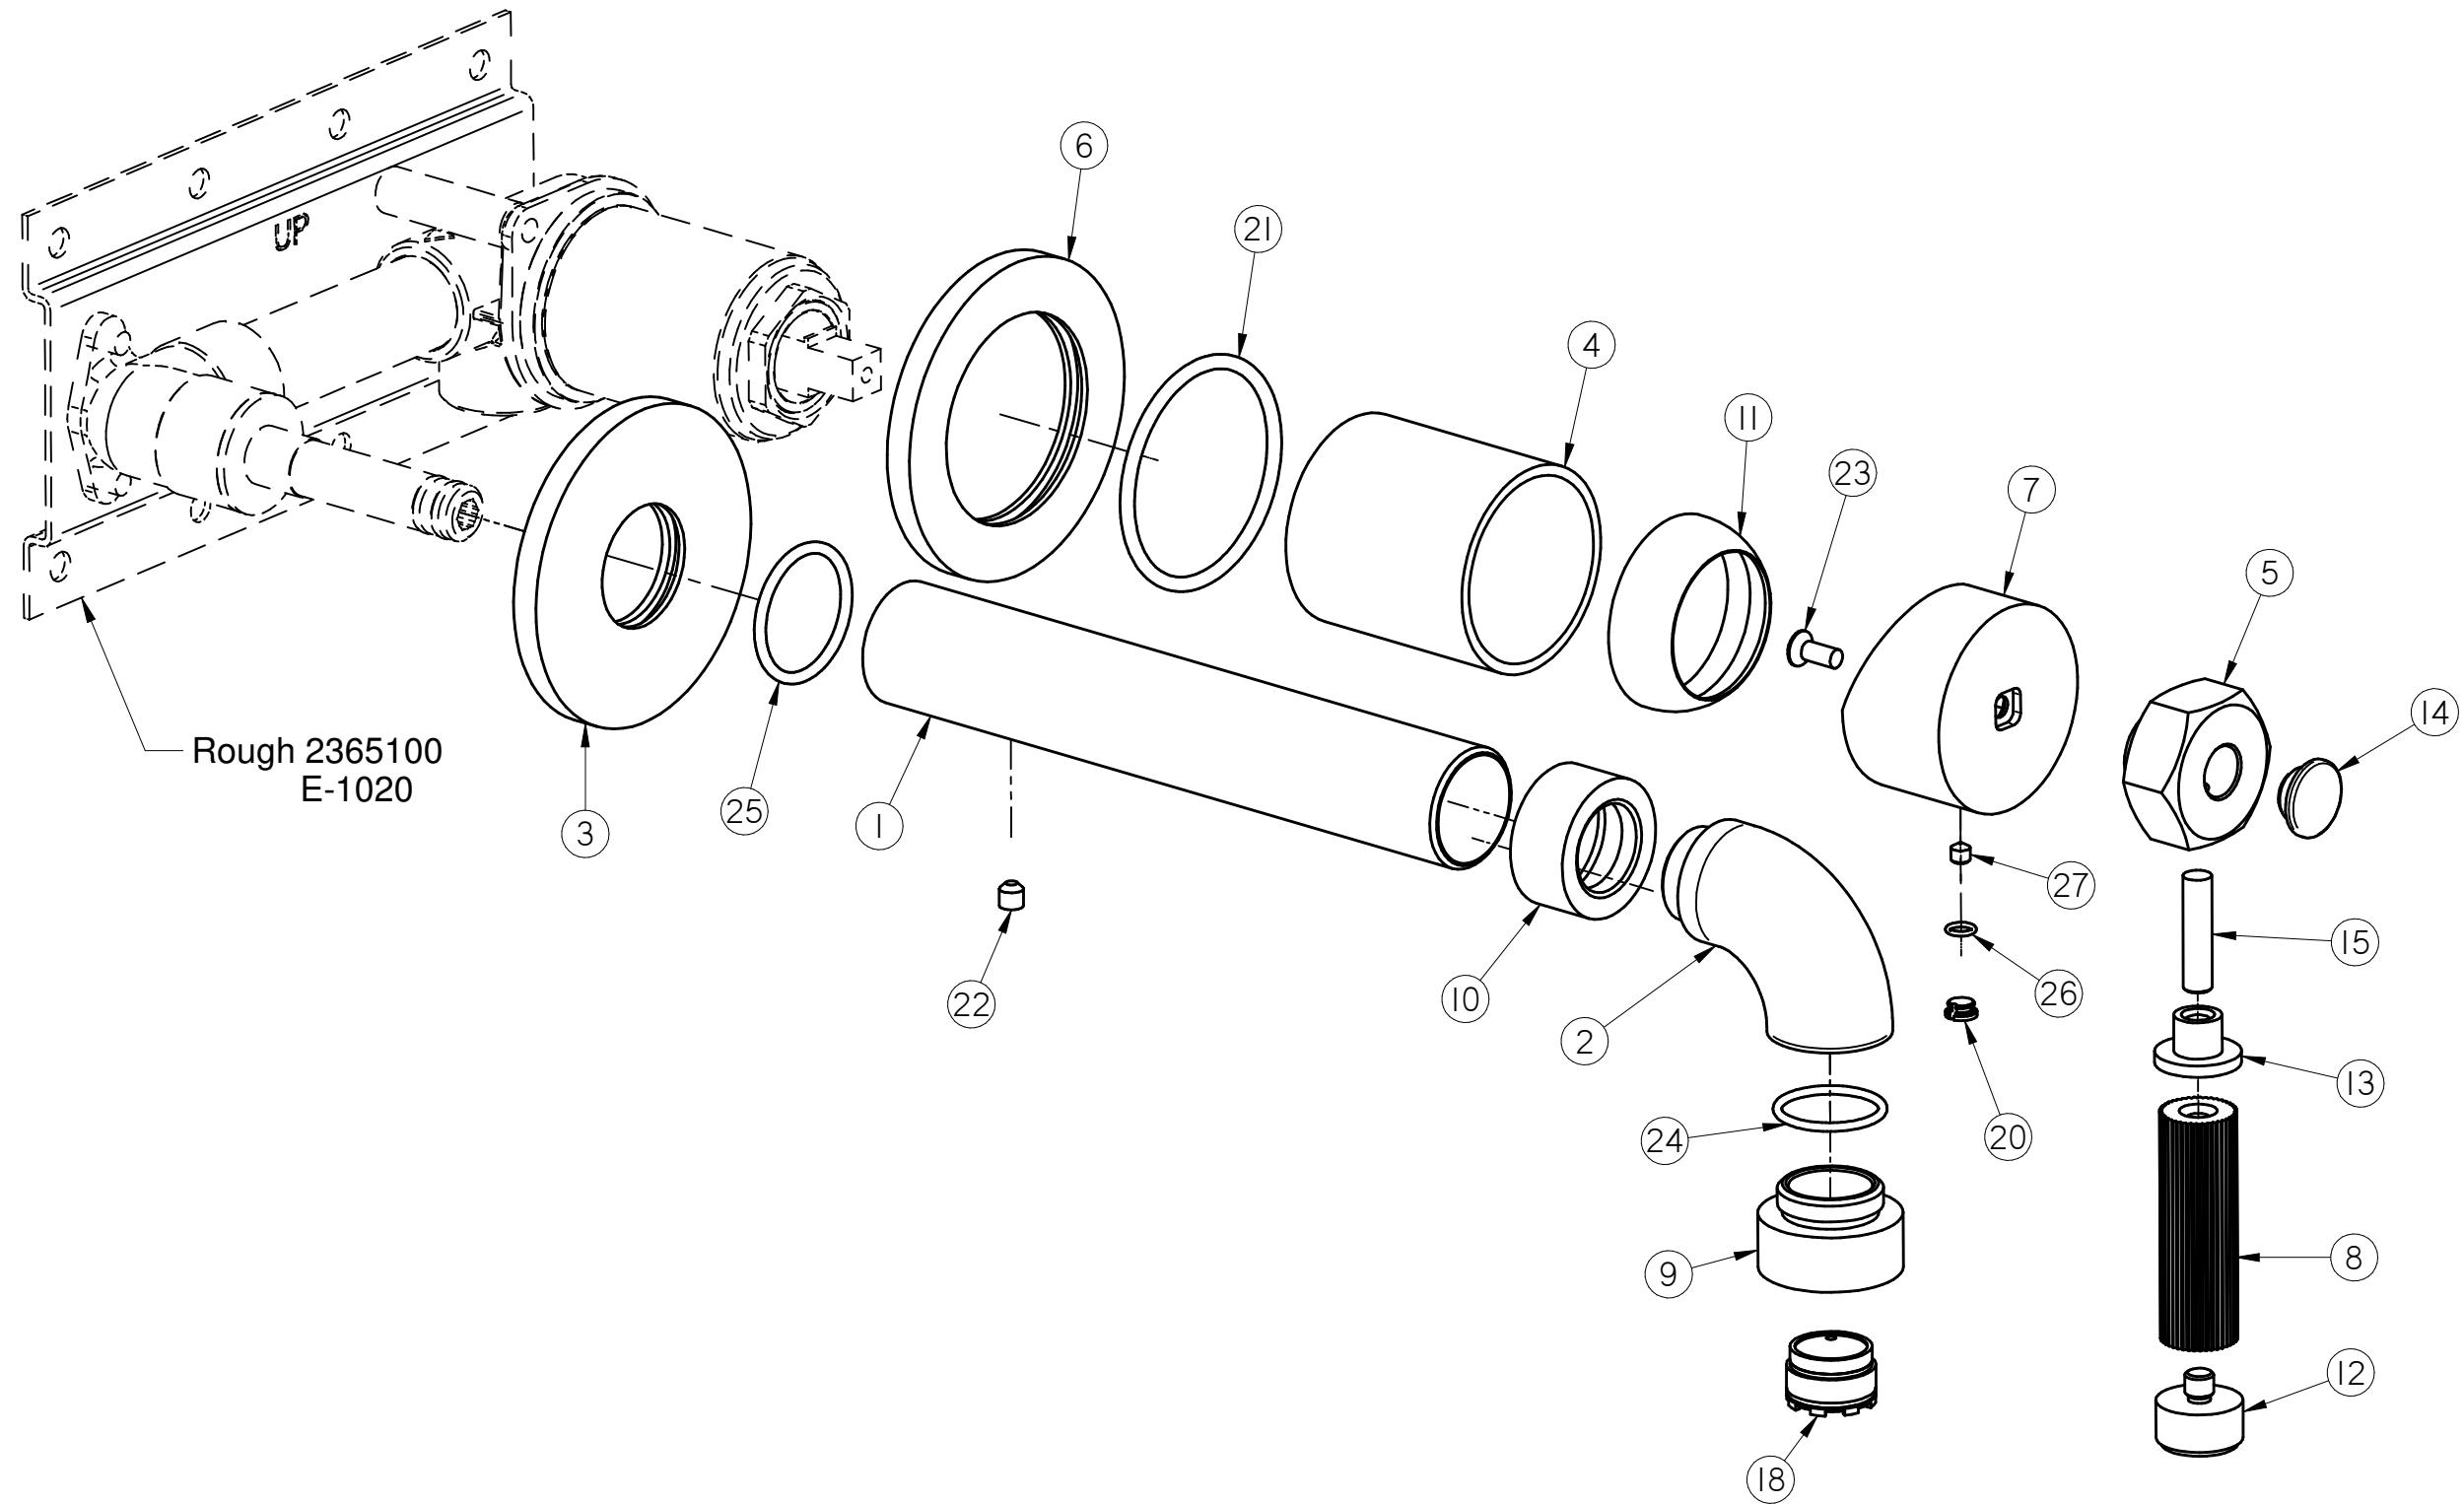

E-11338-LM56W

Vintage Series

GRAFF®