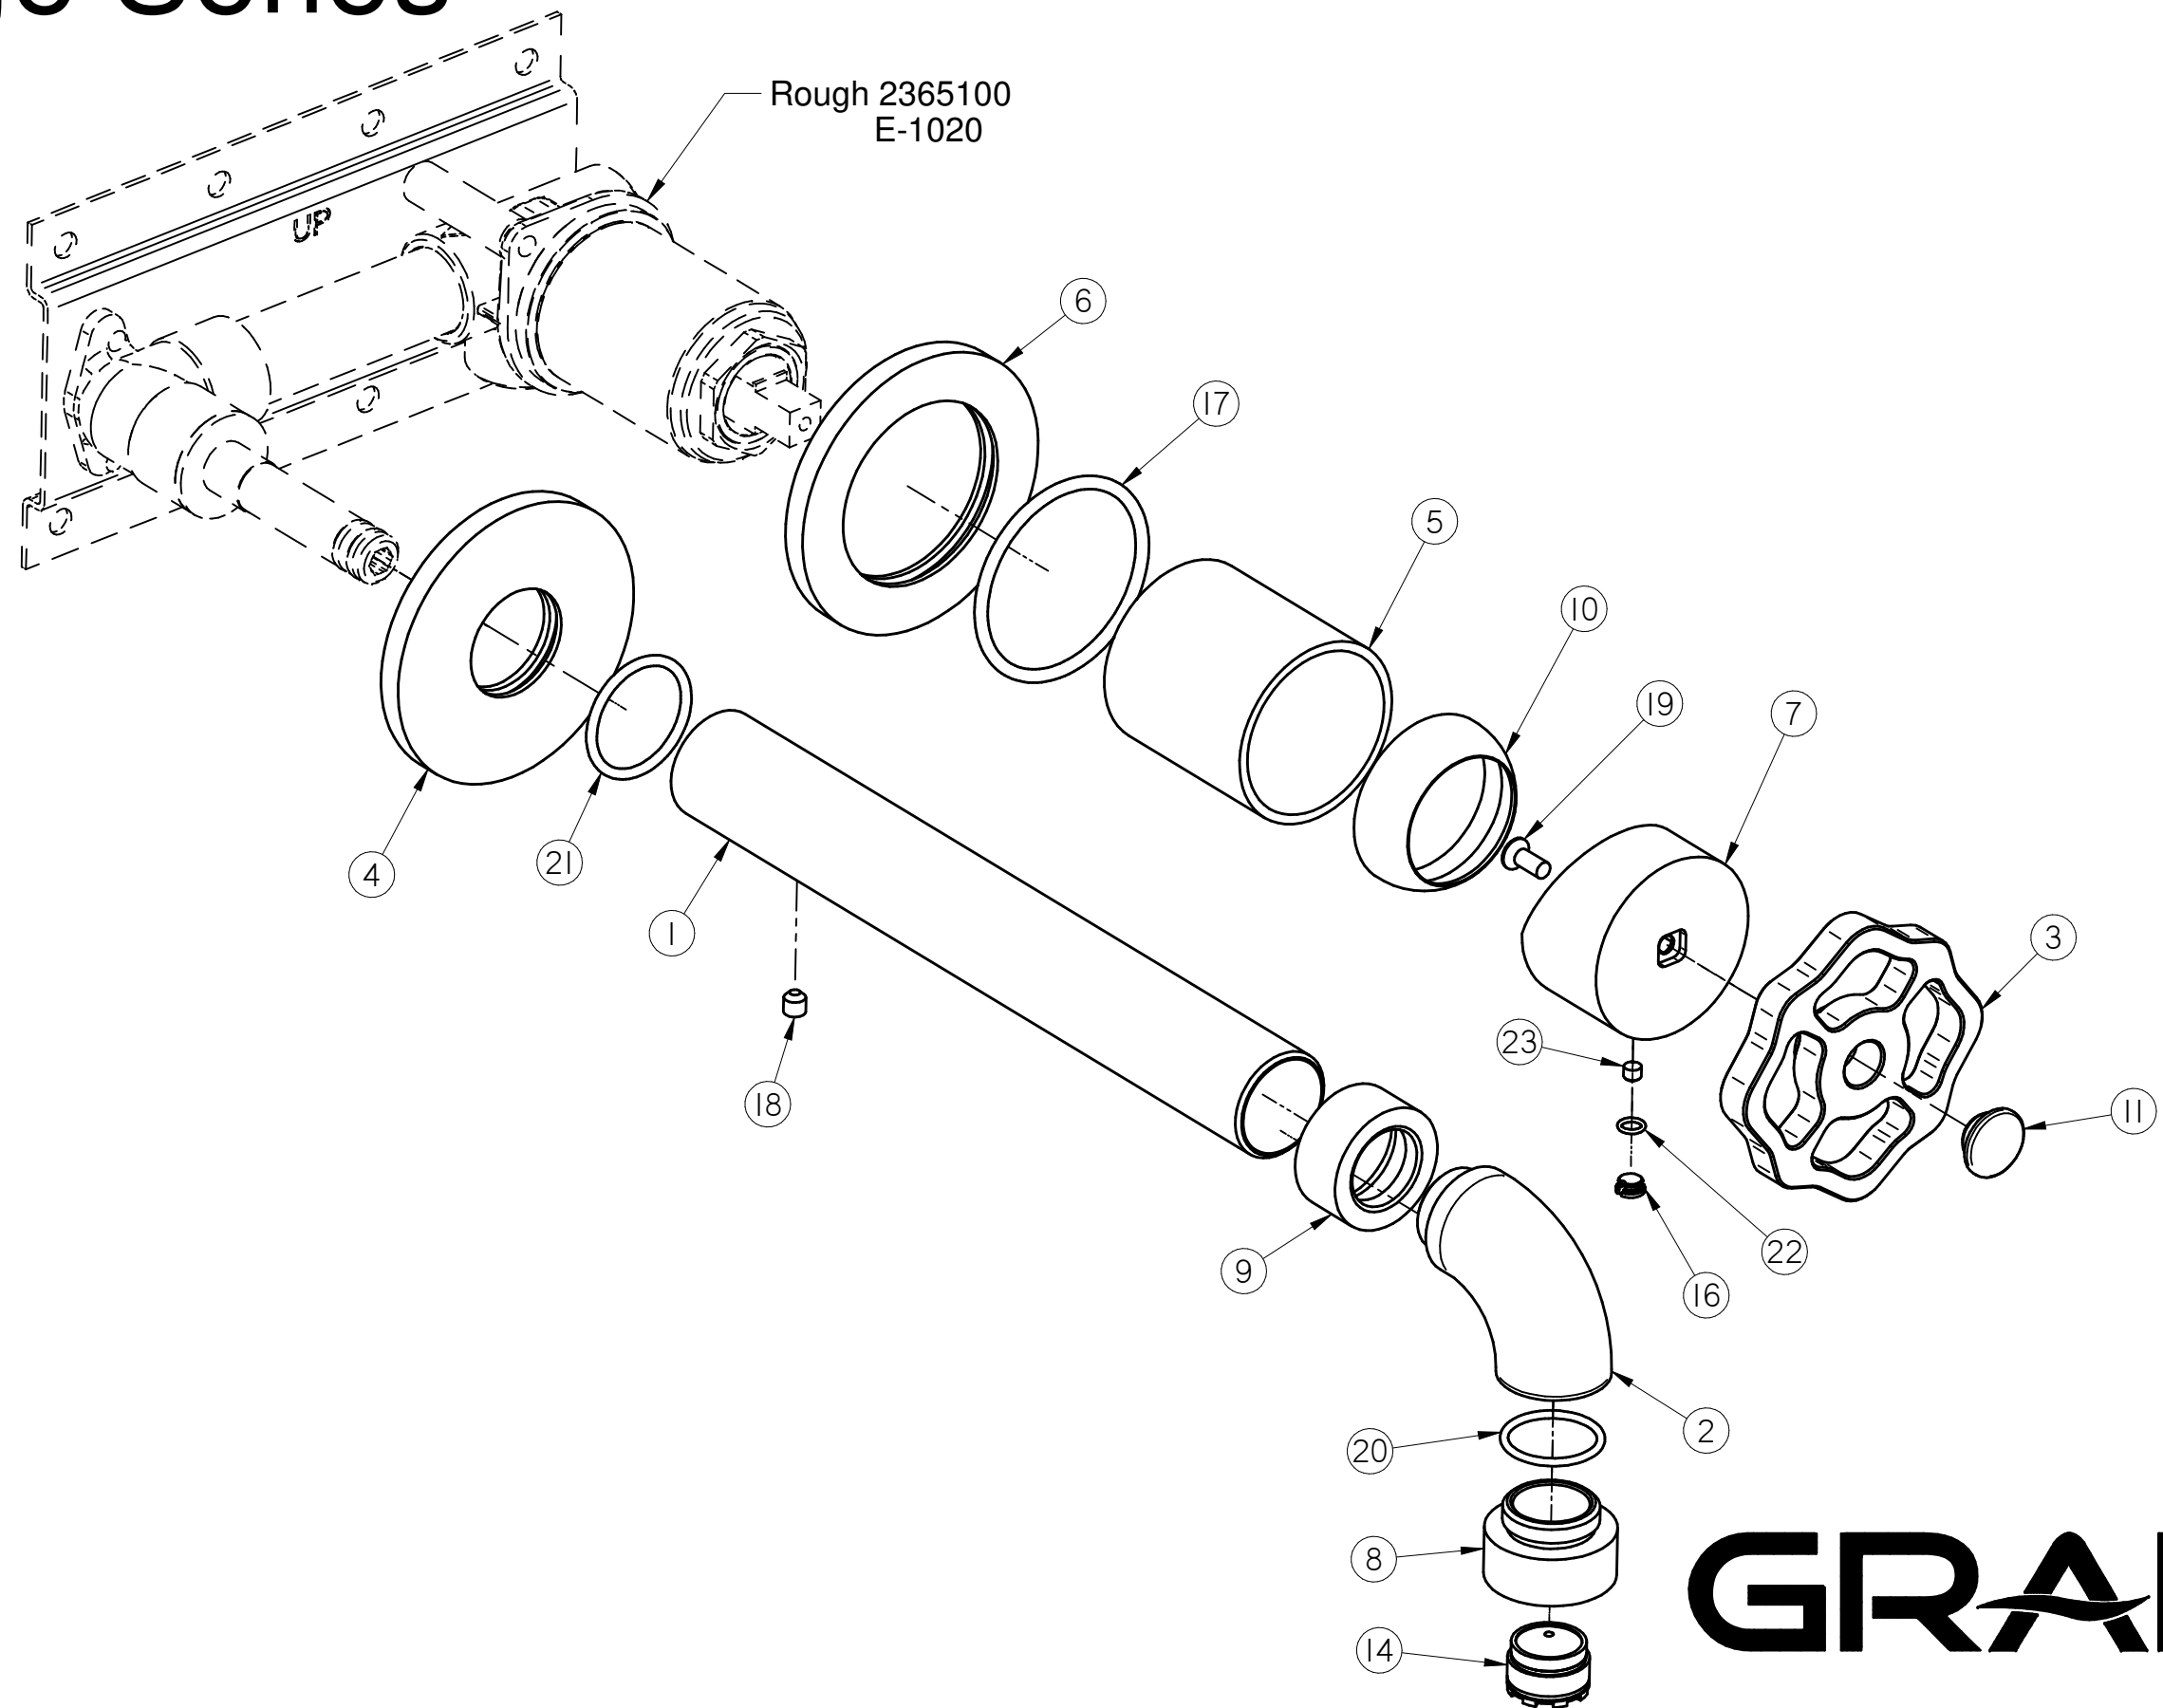

E-11339-C18W

Vintage Series

GRAFF®