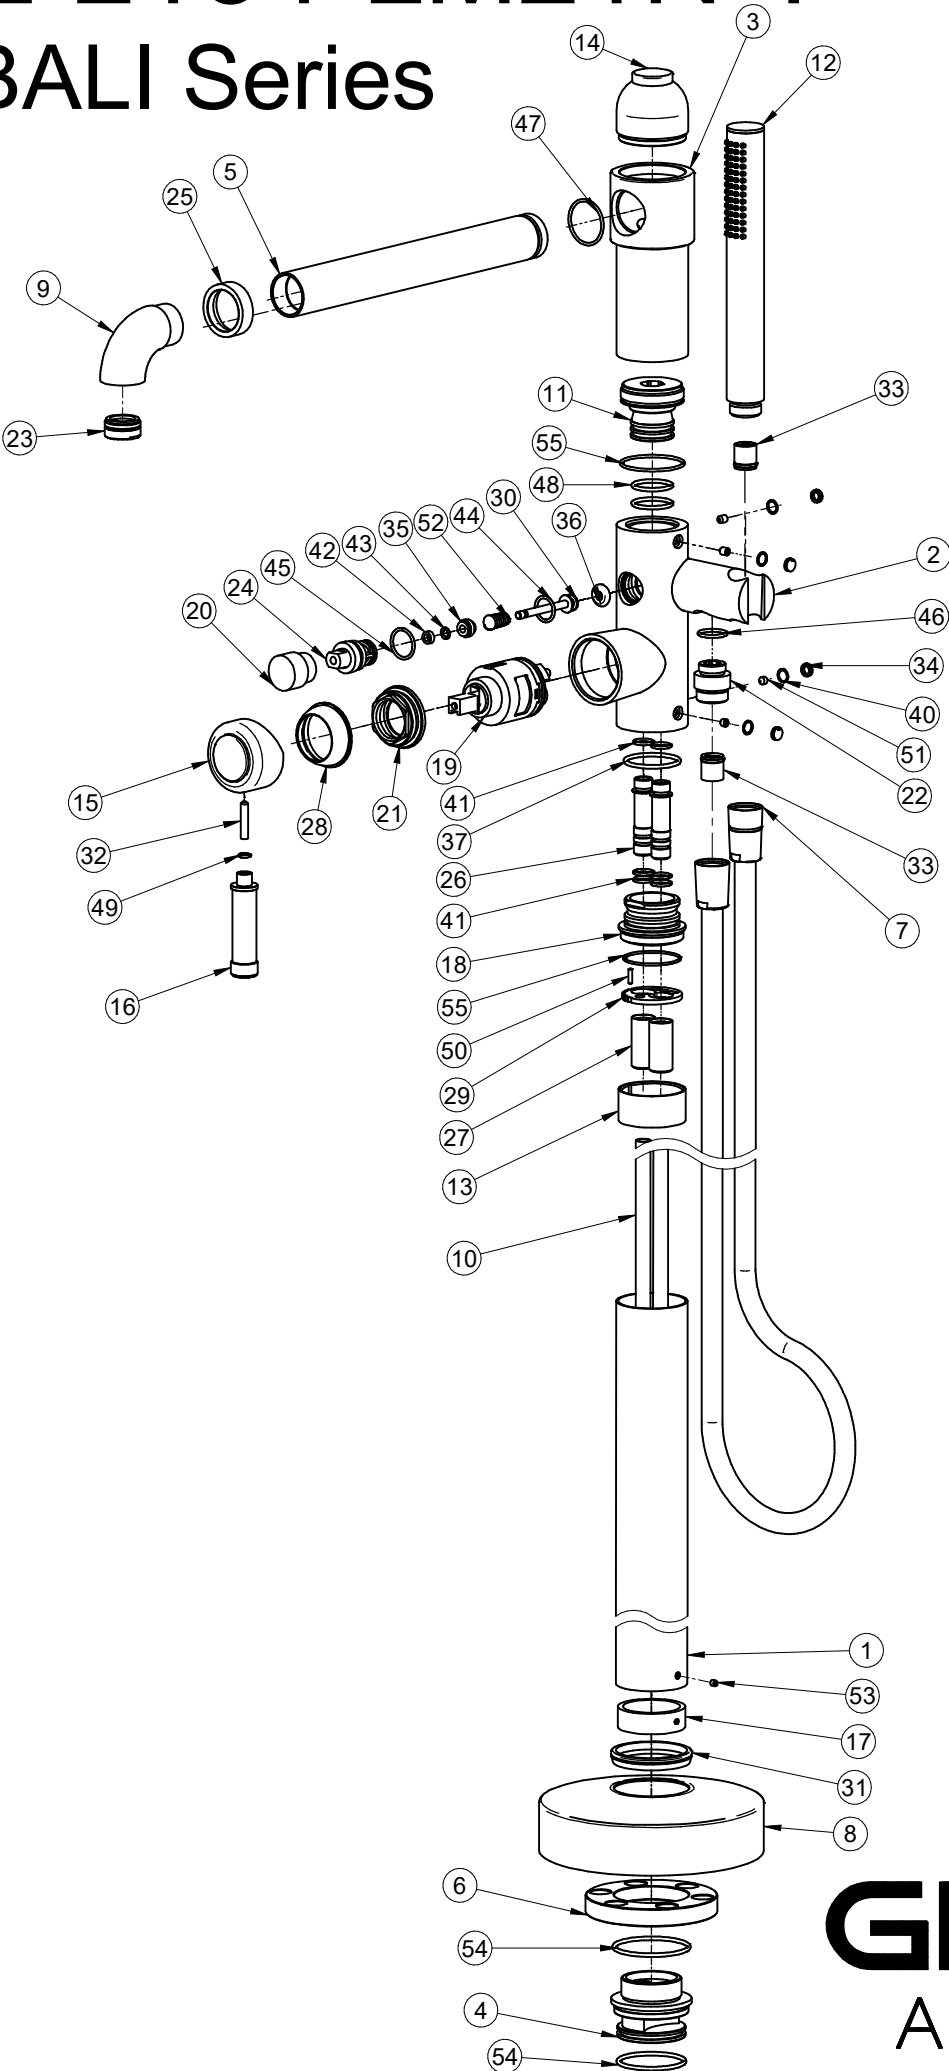

E-2154-LM21N-T

BALI Series

GRAFF[®]
Art of Bath