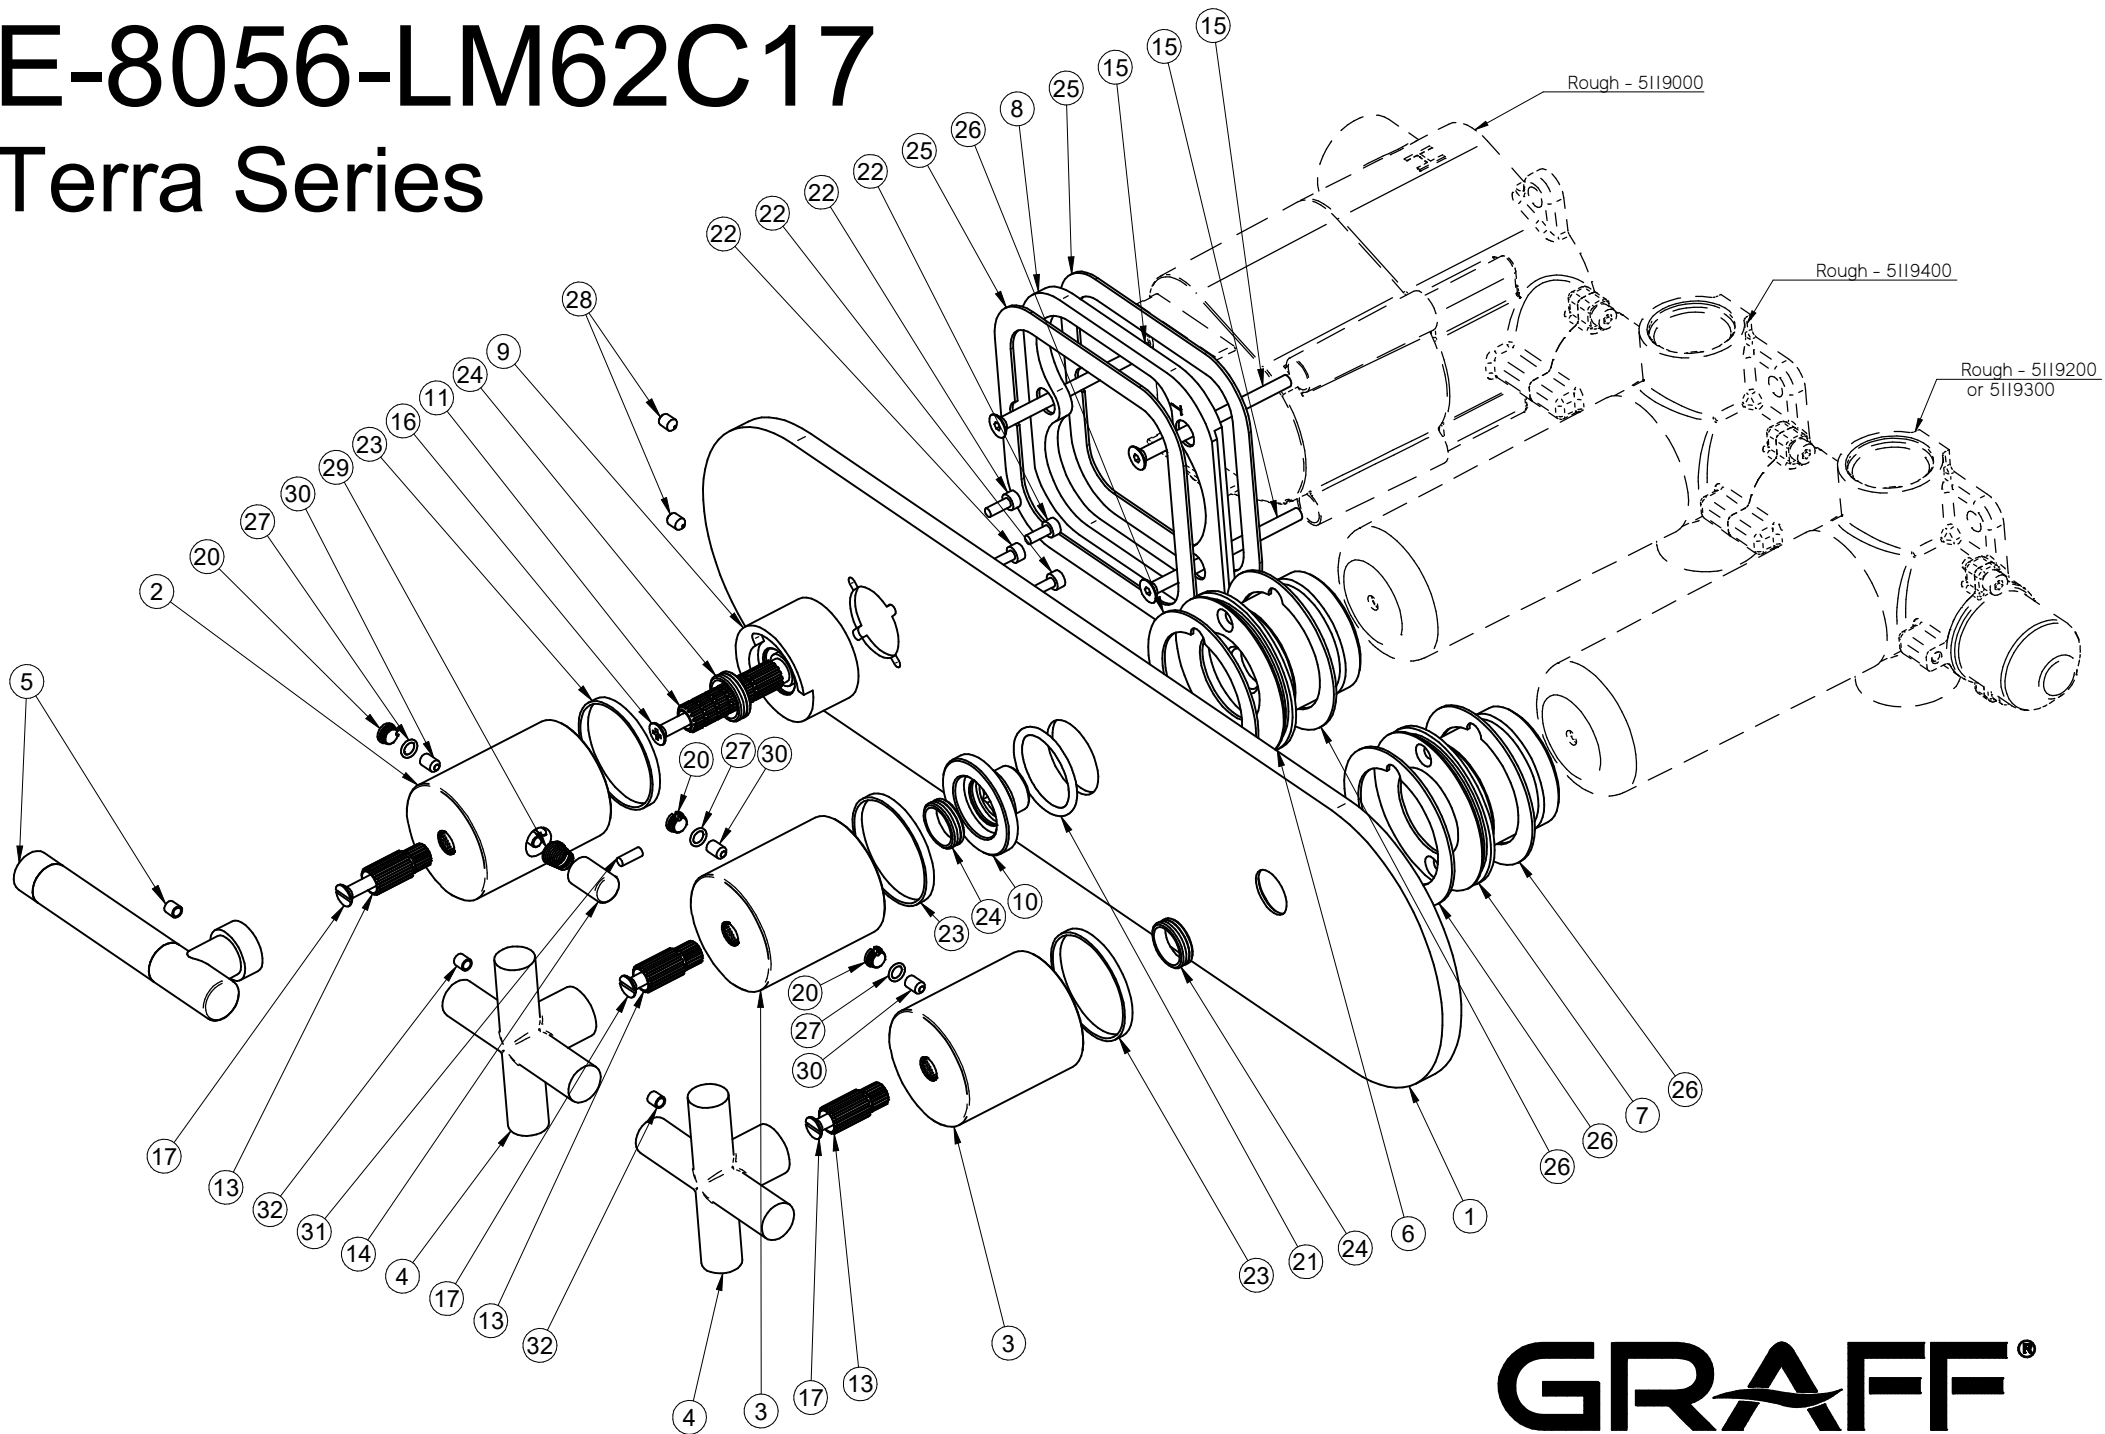

E-8056-LM62C17

Terra Series

GRAFF[®]
Art of Bath