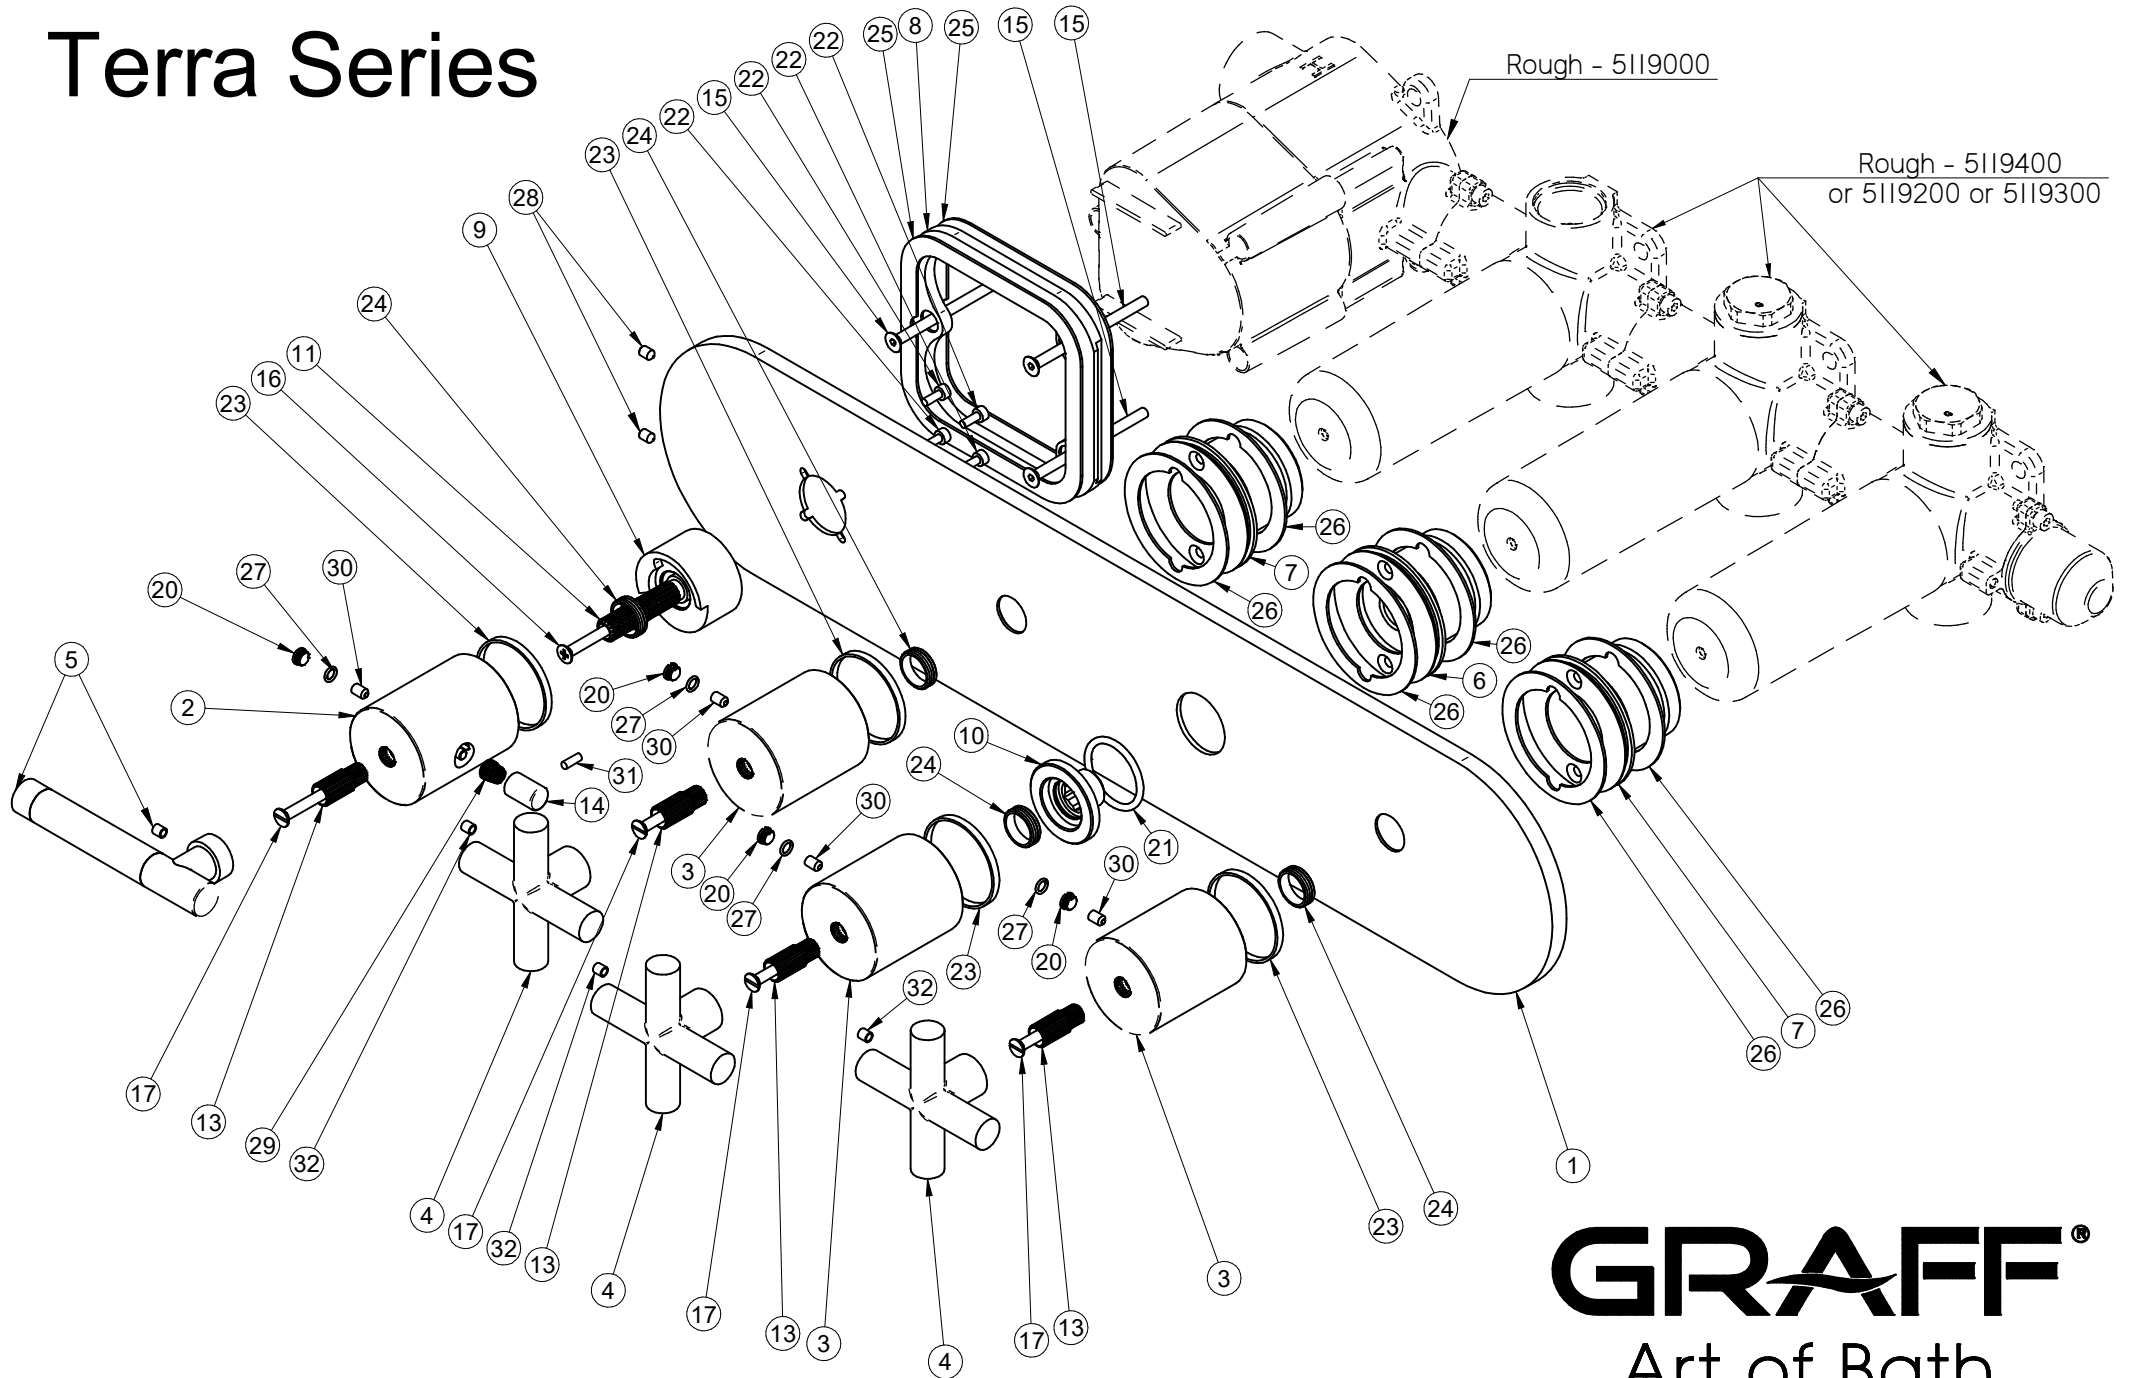

# E-8058H-LM62C17-T

## Terra Series

**GRAFF**<sup>®</sup>  
Art of Bath