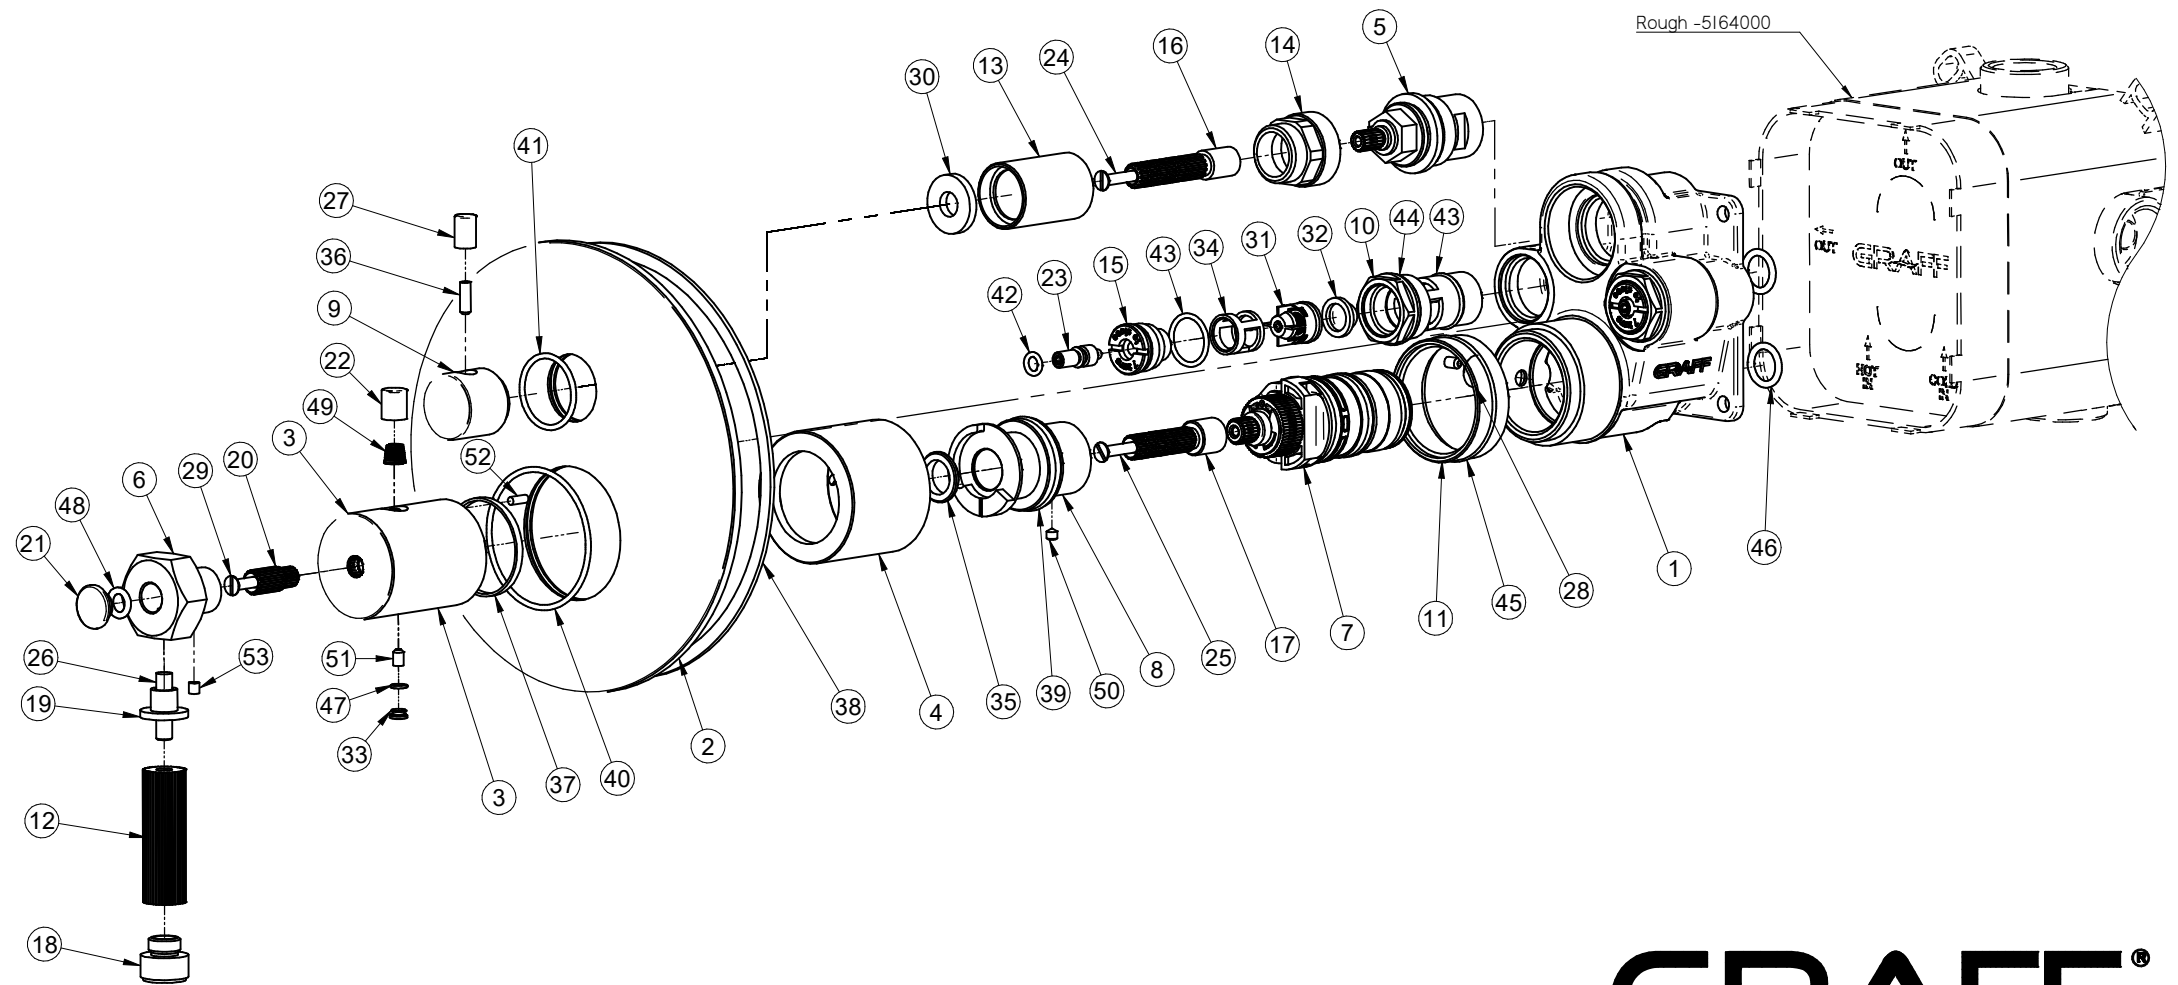

# E-18035-LM56E-\*\*-T

## Uni-Box Series

**GRAFF**<sup>®</sup>  
Art of Bath