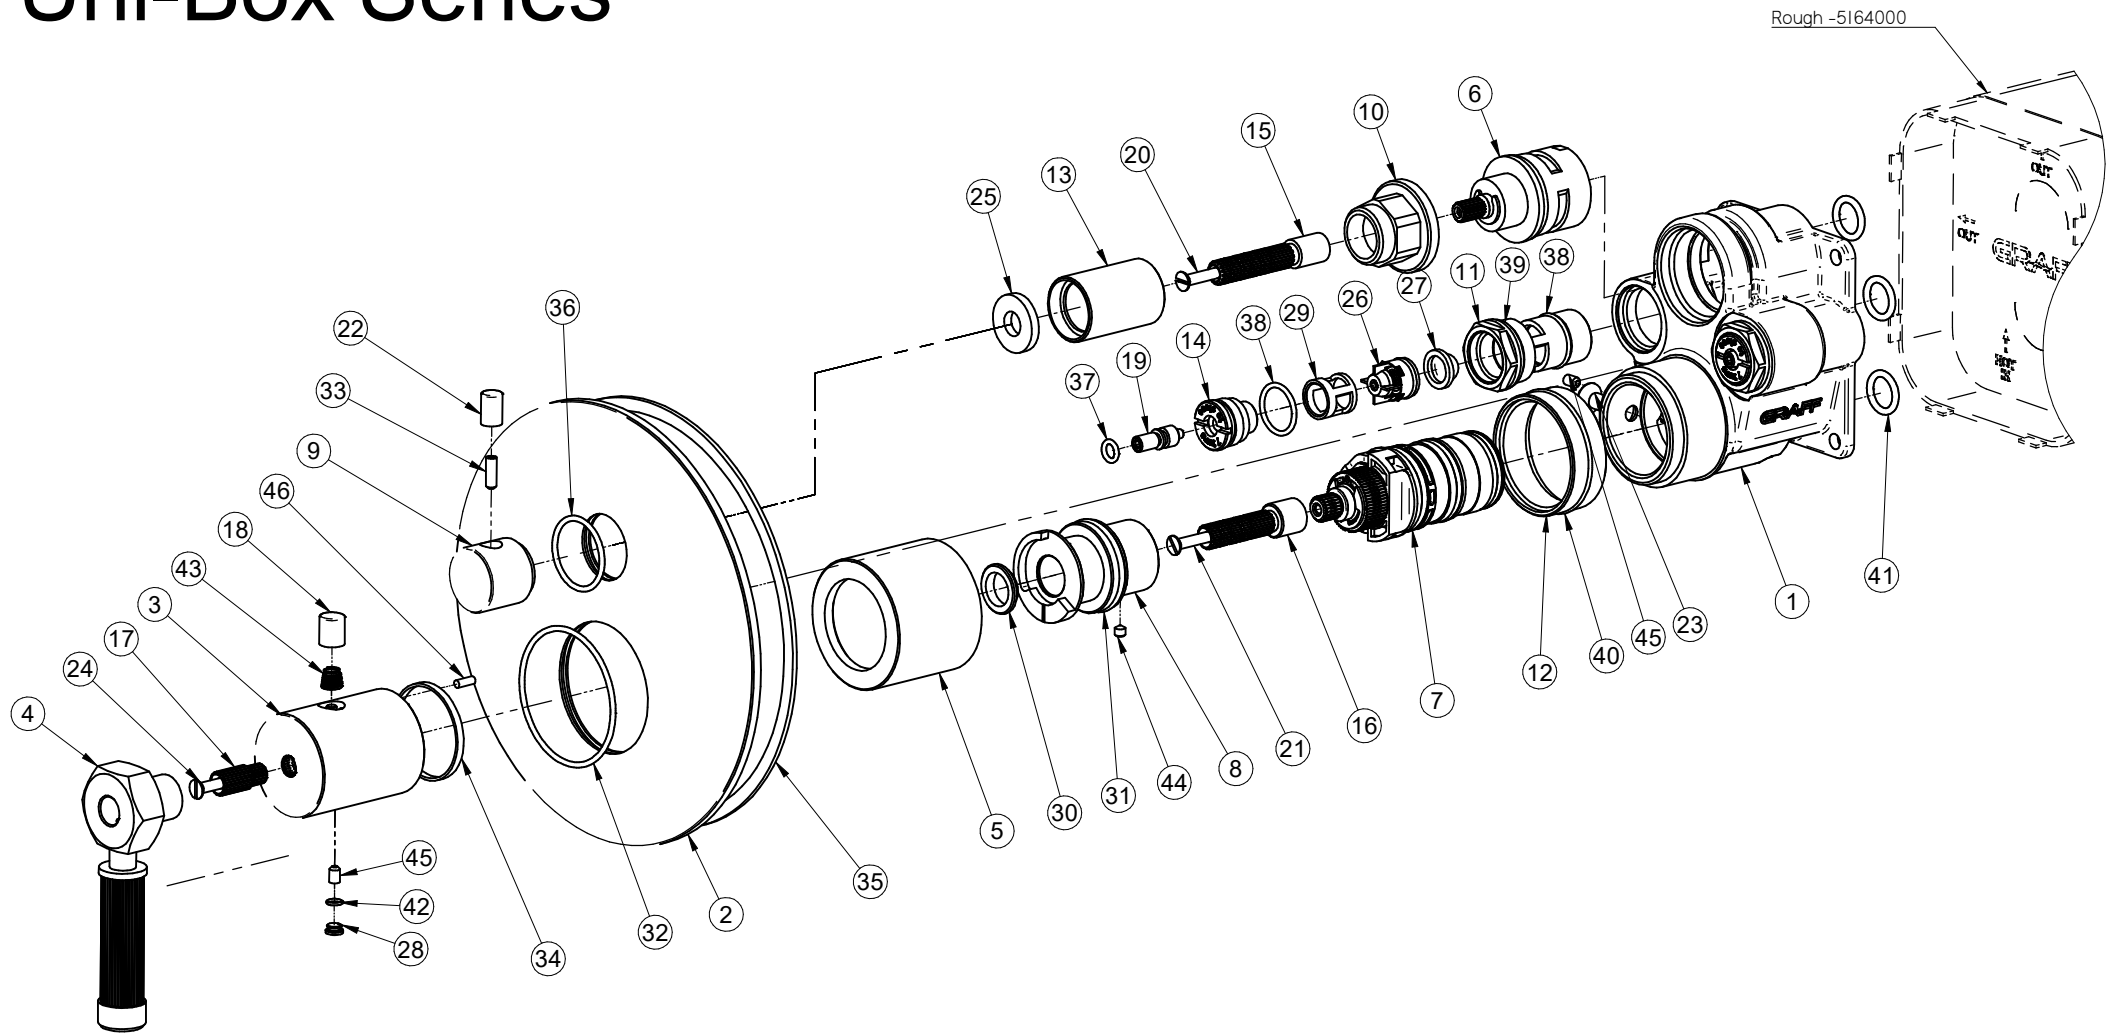

E-18037-LM56E-T

Uni-Box Series

GRAFF[®]
Art of Bath